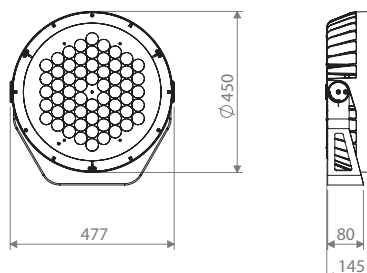

## BEAM ANGLE REFERENCE

ULTRA SPOT	4°
SPOT	8°
NARROW	11°
MEDIUM	23°
WIDE	43°
EXTRA WIDE	69°
ULTRA WIDE	130°
ELLIPTICAL	41°x11°
ELLIPTICAL WIDE	39°x22°

PHOTOMETRIC DETAILS AVAILABLE ON OUR WEBSITE

FAÇADE LIGHTING