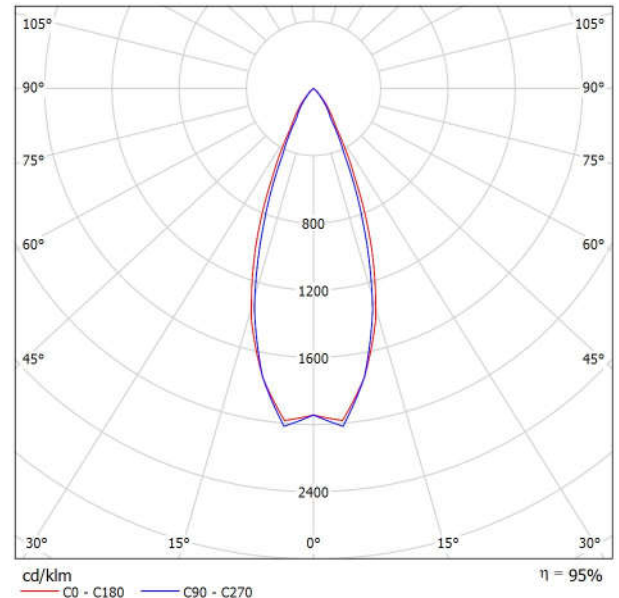

Griven S.r.l.
Via Bulgaria, 16
46042 Castel Goffredo, MN, Italy

Operator PR
Telephone 0376779483
Fax 0376779682
e-Mail griven@griven.com

Griven Srl AL2214 Micro Clip MK2 RGB Wide sym / Luminaire Data Sheet

Luminous emittance 1:

Luminaire classification according to CIE: 100
CIE flux code: 97 100 100 100 95

Griven Srl AL2214 Micro Clip MK2 Wide sym
Article No.: AL2214

Luminous flux (Luminaire): 222 lm

Luminous flux (Lamps): 234 lm

Luminaire Wattage: 10.8 W

Luminaire classification according to CIE: 100

CIE flux code: 97 100 100 100 95

Fitting: 1 x Led RGB All Colour in Use
(Correction Factor 1.000).

Featuring a totally brand new design, MICRO-CLIP MK2 is an ultra compact spotlight fixture that houses three high efficiency full colour LEDs. IP65 rated, MICRO-CLIP MK2 is adaptable to a wide range of indoor and outdoor environments. Providing a vibrant and brilliant colour palette from a particularly thin and newly restyled bodywork, MICRO-CLIP MK2 features a straightforward operational efficiency where standalone colour sequences are available for spectacular synchronized effects and digital remote control via DMX 512 signal is a standard attribute. Wall-washing, spot lighting, interior and exterior decoration are part of a vast choice of applications assortment enhanced by multiple beam angles options and full orientation pan and tilt mounting position.