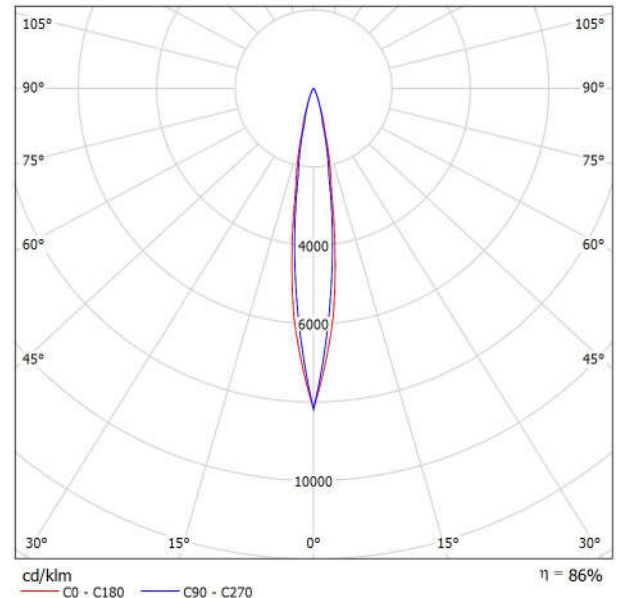

Luminous emittance 1:

Luminaire classification according to CIE: 100
CIE flux code: 98 100 100 100 88

Griven Srl AL2210 Micro Clip MK2 Narrow sym
Article No.: AL2210
Luminous flux (Luminaire): 202 lm
Luminous flux (Lamps): 234 lm
Luminaire Wattage: 10.8 W
Luminaire classification according to CIE: 100
CIE flux code: 98 100 100 100 88
Fitting: 1 x Led RGB All Colour in Use
(Correction Factor 1.000).

Distance [m] Cone Diameter [m] Illuminance [lx]

— C0 - C180 (Half-value Angle: 40.4°)

— C90 - C270 (Half-value Angle: 37.2°)