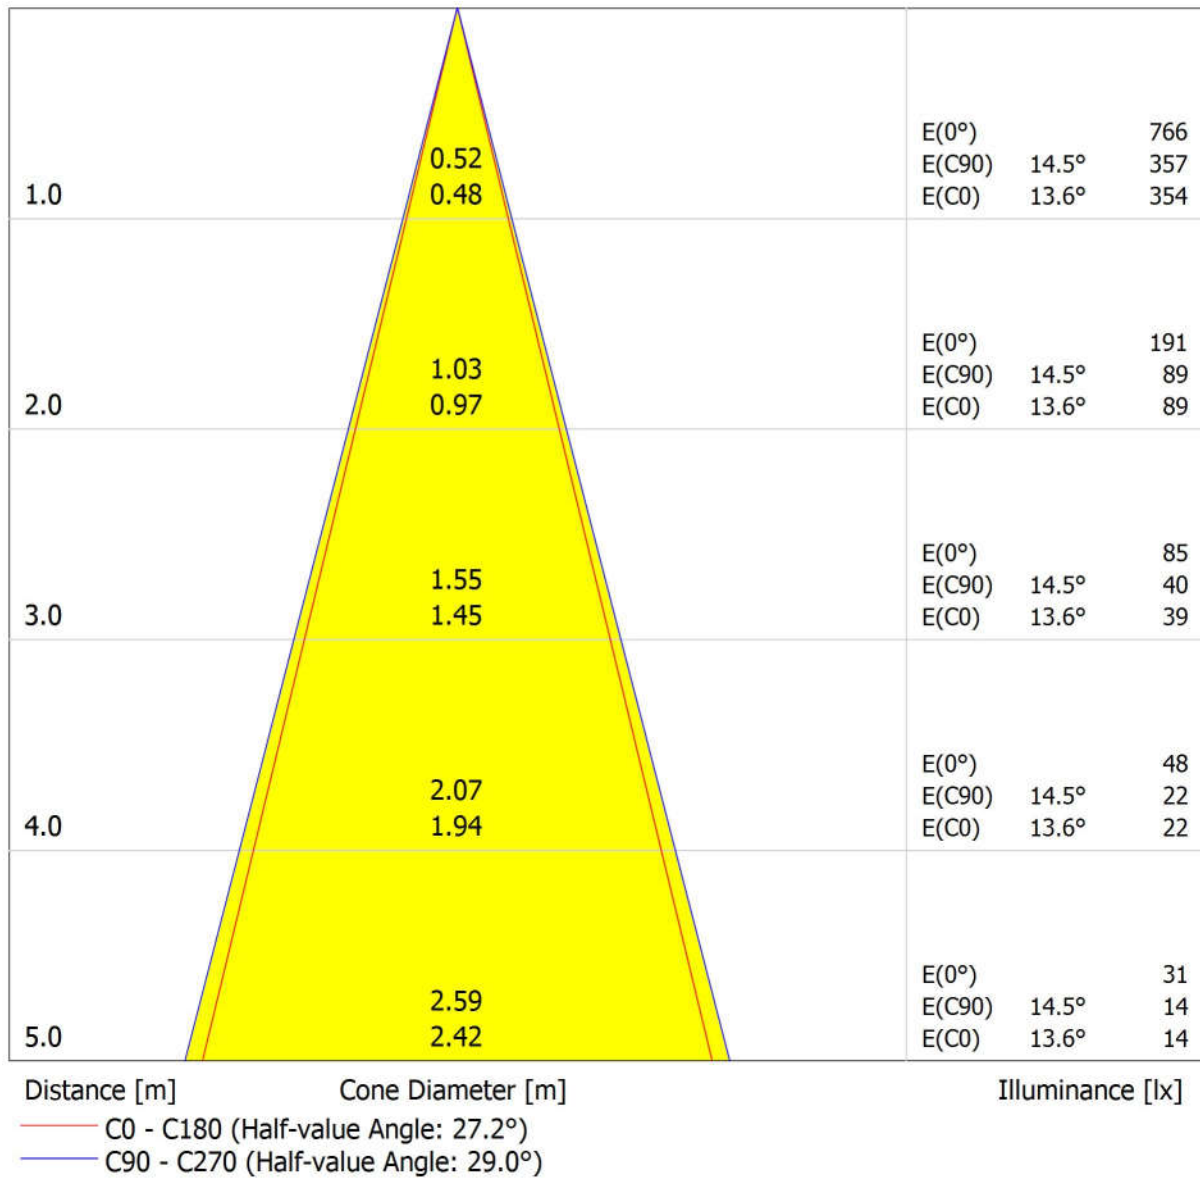

Griven S.r.l.
Via Bulgaria, 16
46042 Castel Goffredo, MN, Italy

Operator PR
Telephone 0376779483
Fax 0376779682
e-Mail griven@griven.com

Griven Srl AL2212 Micro Clip MK2 RGB Medium sym / Cone Diagram

Luminaire: Griven Srl AL2212 Micro Clip MK2 Medium sym
Lamps: 1 x Led RGB All Colour in Use