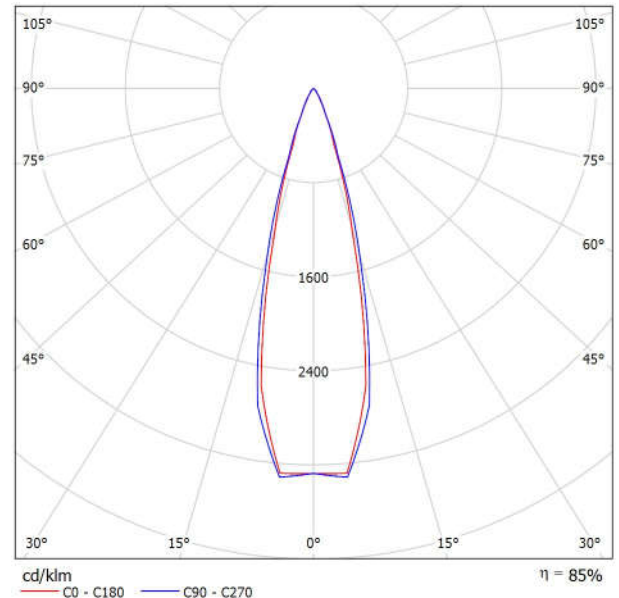

Griven S.r.l.
Via Bulgaria, 16
46042 Castel Goffredo, MN, Italy

Operator PR
Telephone 0376779483
Fax 0376779682
e-Mail griven@griven.com

Griven Srl AL2212 Micro Clip MK2 RGB Medium sym / Luminaire Data Sheet

Luminous emittance 1:

Luminaire classification according to CIE: 100
CIE flux code: 98 100 100 100 86

Griven Srl AL2212 Micro Clip MK2 Medium sym
Article No.: AL2212
Luminous flux (Luminaire): 199 lm
Luminous flux (Lamps): 234 lm
Luminaire Wattage: 10.8 W
Luminaire classification according to CIE: 100
CIE flux code: 98 100 100 100 86
Fitting: 1 x Led RGB All Colour in Use
(Correction Factor 1.000).

Featuring a totally brand new design, MICRO-CLIP MK2 is an ultra compact spotlight fixture that houses three high efficiency full colour LEDs. IP65 rated, MICRO-CLIP MK2 is adaptable to a wide range of indoor and outdoor environments. Providing a vibrant and brilliant colour palette from a particularly thin and newly restyled bodywork, MICRO-CLIP MK2 features a straightforward operational efficiency where standalone colour sequences are available for spectacular synchronized effects and digital remote control via DMX 512 signal is a standard attribute. Wall-washing, spot lighting, interior and exterior decoration are part of a vast choice of applications assortment enhanced by multiple beam angles options and full orientation pan and tilt mounting position.