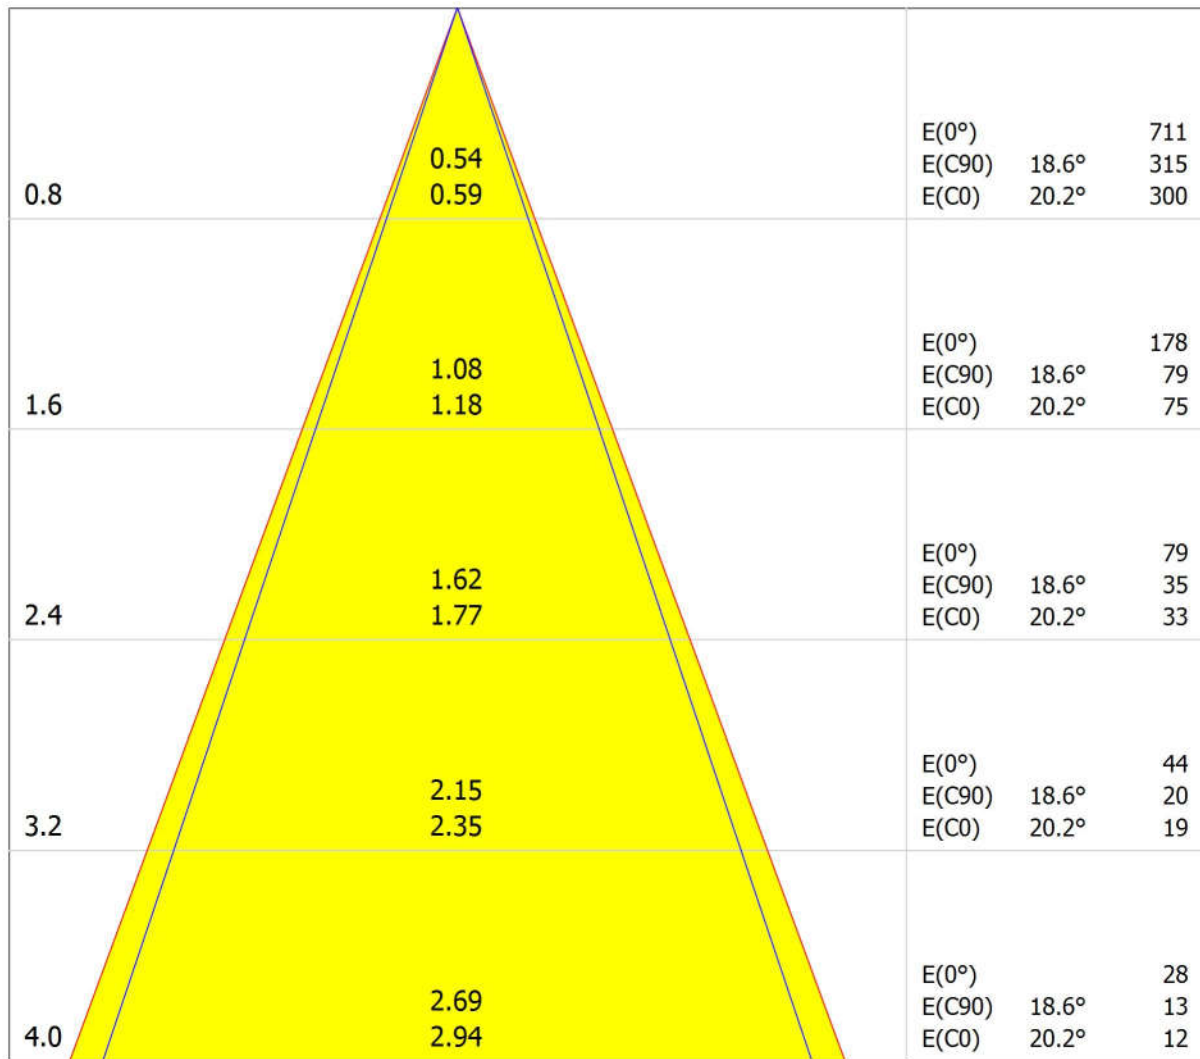

Luminous emittance 1:

Luminaire classification according to CIE: 100
CIE flux code: 97 100 100 100 95

Griven Srl AL2214 Micro Clip MK2 Wide sym
Article No.: AL2214

Luminous flux (Luminaire): 222 lm

Luminous flux (Lamps): 234 lm

Distance [m] Cone Diameter [m] Illuminance [lx]

— C0 - C180 (Half-value Angle: 40.4°)

— C90 - C270 (Half-value Angle: 37.2°)