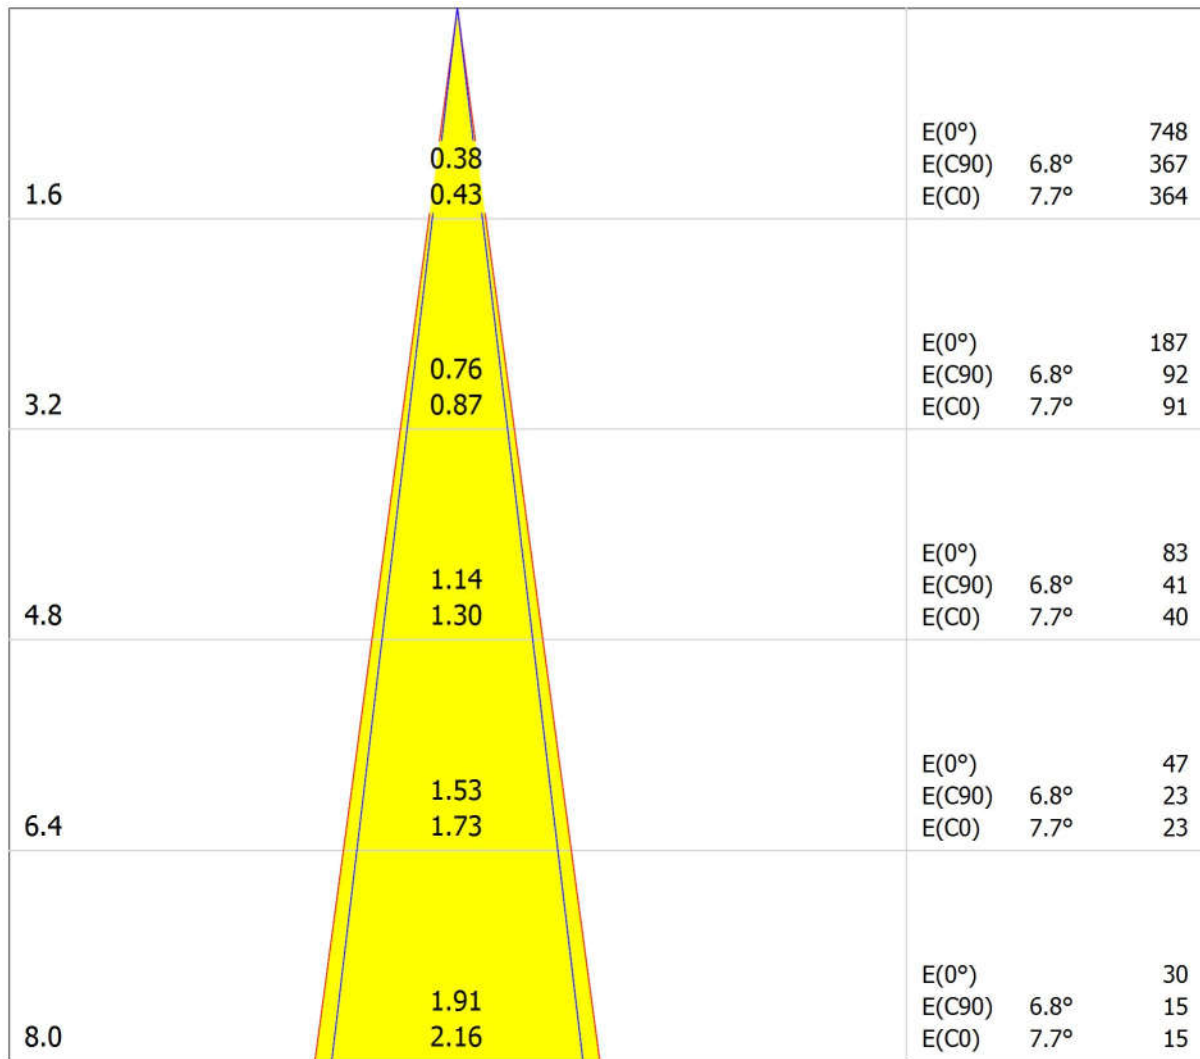

Griven S.r.l.
Via Bulgaria, 16
46042 Castel Goffredo, MN, Italy

Operator PR
Telephone 0376779483
Fax 0376779682
e-Mail griven@griven.com

Griven Srl AL2210 Micro Clip MK2 RGB Narrow sym / Cone Diagram

Luminaire: Griven Srl AL2210 Micro Clip MK2 Narrow sym
Lamps: 1 x Led RGB All Colour in Use

Distance [m]   Cone Diameter [m]   Illuminance [lx]

— C0 - C180 (Half-value Angle: 15.4°)
— C90 - C270 (Half-value Angle: 13.6°)