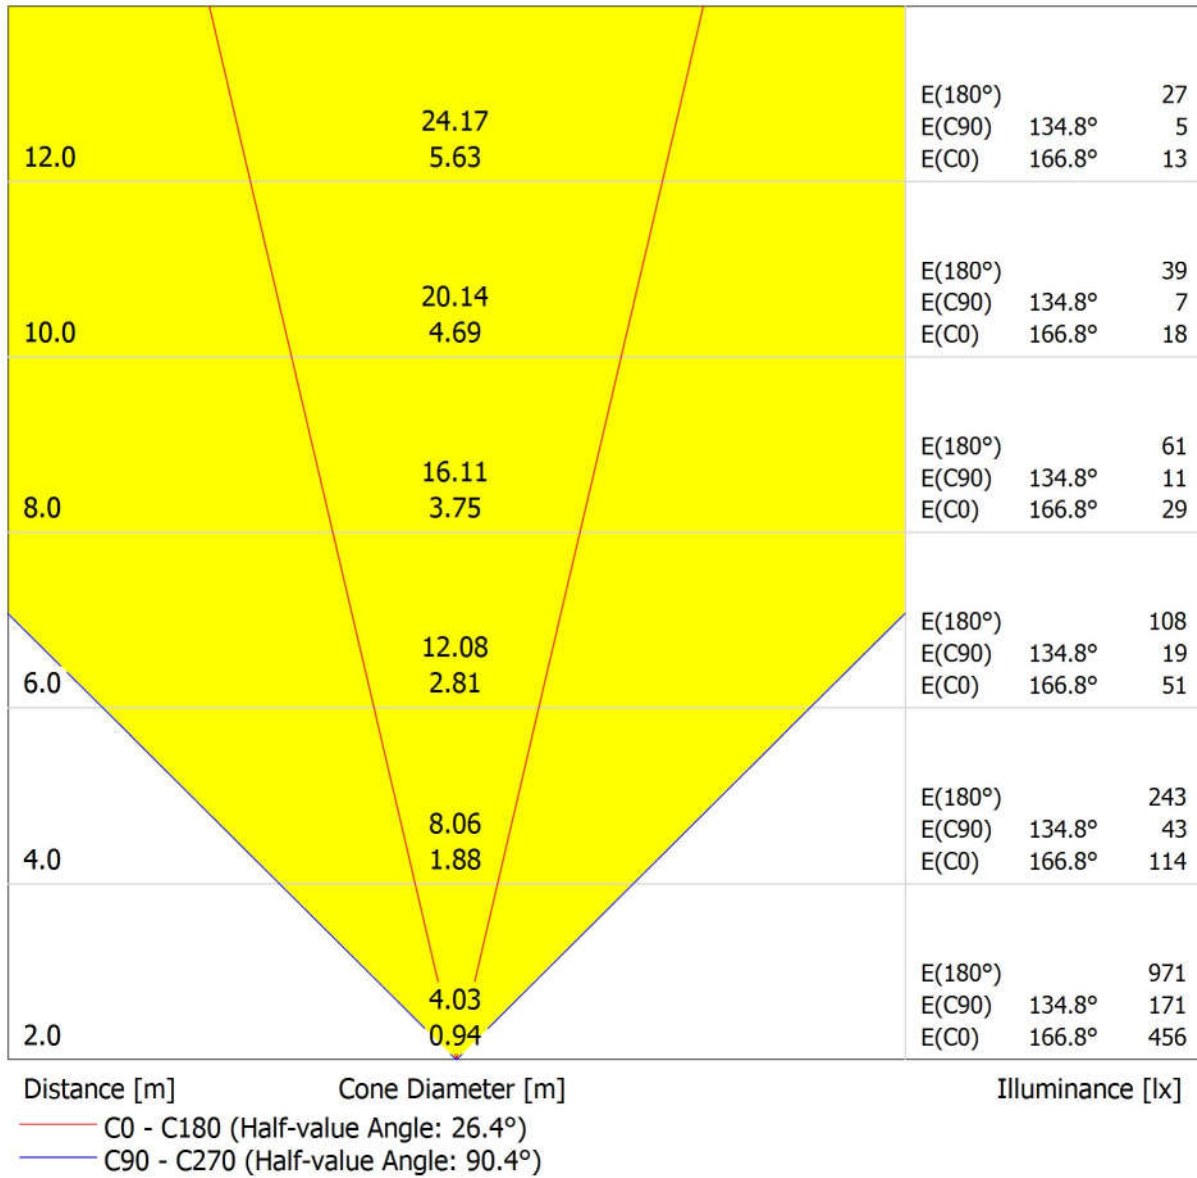

Griven S.r.l.
Via Bulgaria, 16
46042 Castel Goffredo, MN, Italy

Operator PR
Telephone 0376779483
Fax 0376779682
e-Mail griven@griven.com

Griven Srl AL3256 Parade X-**RGBW**-48 Elliptical wide sym / Cone Diagram

Luminaire: Griven Srl AL3256 Parade X-**RGBW**-48 Elliptical wide sym
Lamps: 48 x Led CREE XP-E