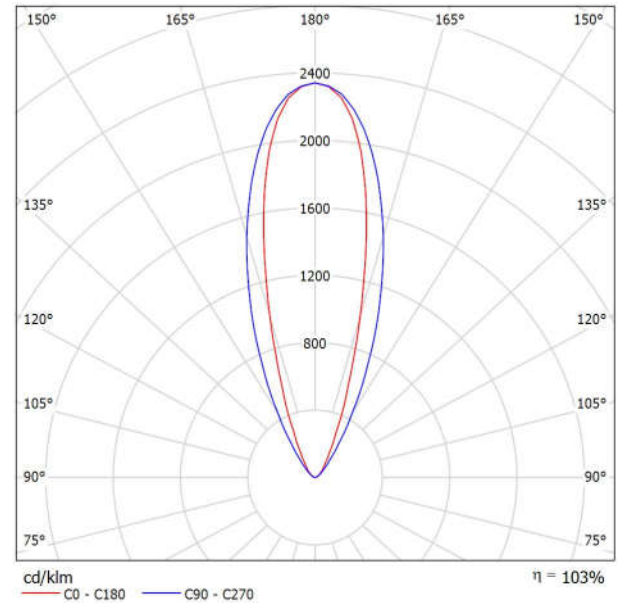

Griven S.r.l.
Via Bulgaria, 16
46042 Castel Goffredo, MN, Italy

Operator PR
Telephone 0376779483
Fax 0376779682
e-Mail griven@griven.com

Griven Srl AL3250 Parade X-RGBW-48 Medium sym / Luminaire Data Sheet

Luminous emittance 1:

Luminaire classification according to CIE: 0
CIE flux code: 00 00 03 00 104

Griven Srl AL3250 Parade X-RGBW-48 Medium sym

Article No.: AL3250

Luminous flux (Luminaire): 3400 lm

Luminous flux (Lamps): 3291 lm

Luminaire Wattage: 117.0 W

Luminaire classification according to CIE: 0

CIE flux code: 00 00 03 00 104

Fitting: 48 x Led Cree XP-E (Correction Factor 1.000).

PARADE X-RGBW-48 is the leading edge high luminance flagship of the linear LED modules by GRIVEN. Superb output with real uniform colour coverage even on close-up installations, especially on formerly prohibitive large-scale architectural elements, and the newly conceived optics groups provide for truly powerful grazing lighting enhancement. The combination of the 48 RGBW LEDs featured and the photometric distribution efficiency offers an unprecedented astonishing white light output quality, as well as a wider variety of intermediate colour hues for an even broader range of application purposes. PARADE X-RGBW-48 newly designed stylish profile is complemented by the on board control panel that offers instant and complete access over all digital functions.