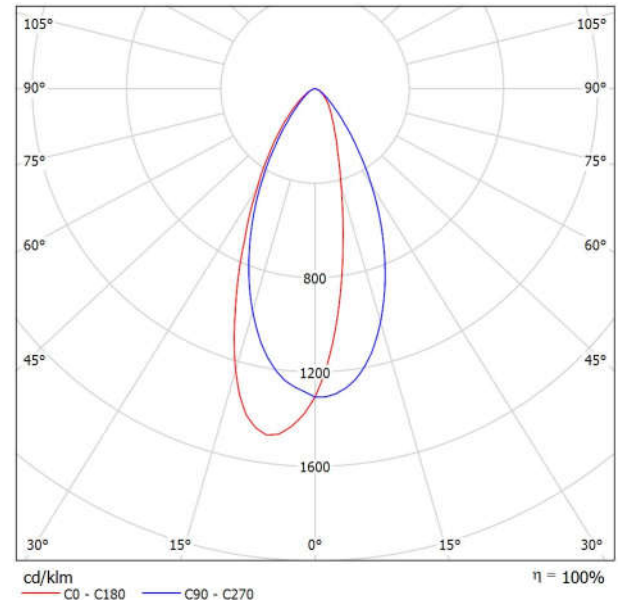

Griven Srl AL3258 Parade X-RGBW-48 Wall wash / Luminaire Data Sheet

Luminous emittance 1:

Luminaire classification according to CIE: 100
CIE flux code: 83 96 99 100 100

Griven Srl AL3258 Parade X RGBW 48 Wall wash
Article No.: AL3258
Luminous flux (Luminaire): 2951 lm
Luminous flux (Lamps): 2963 lm
Luminaire Wattage: 117.0 W
Luminaire classification according to CIE: 100
CIE flux code: 83 96 99 100 100
Fitting: 48 x Led CREE XP E (Correction Factor 1.000).