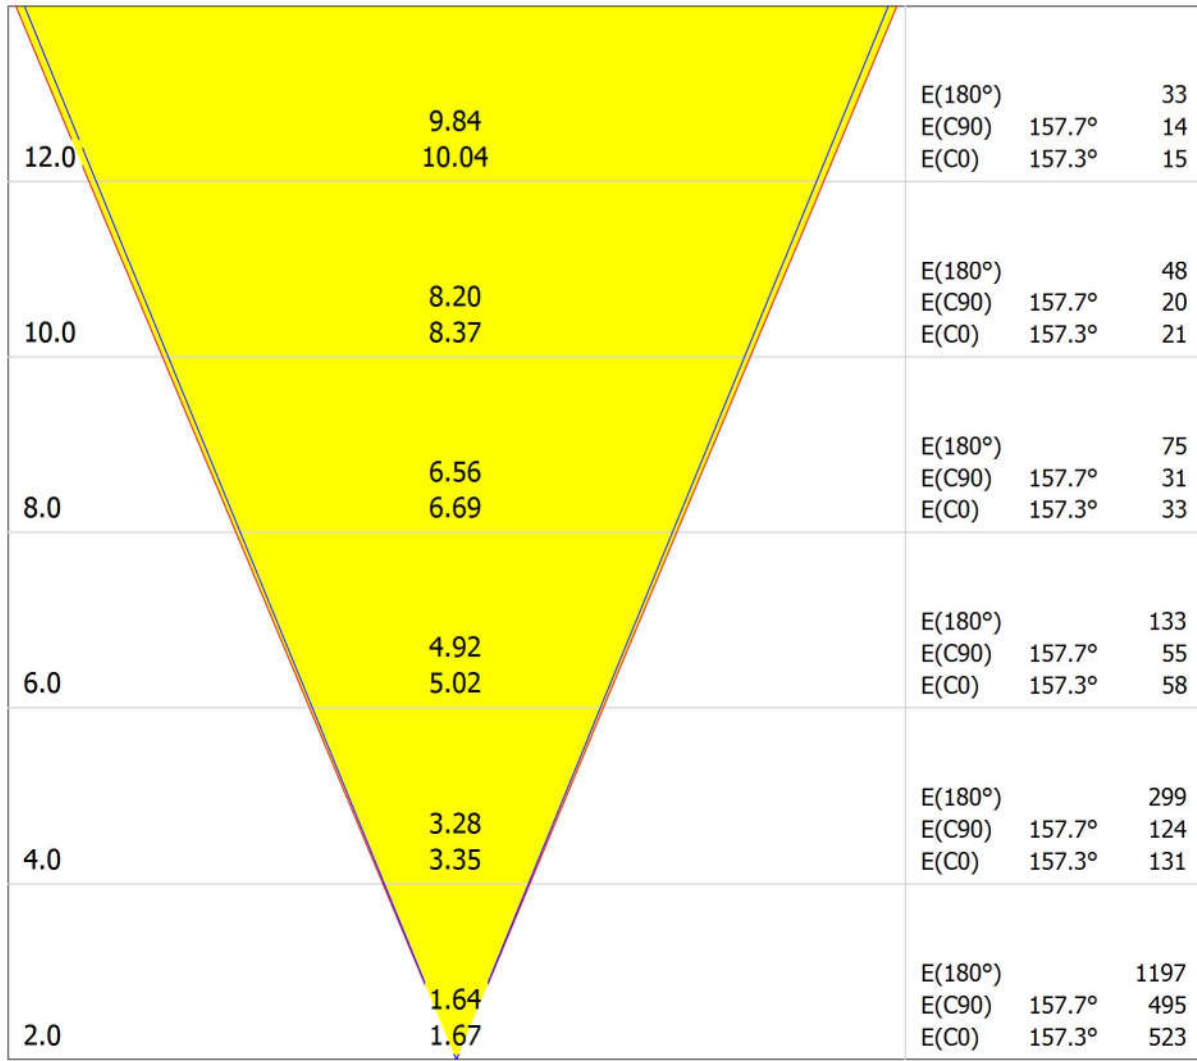

Griven S.r.l.
Via Bulgaria, 16
46042 Castel Goffredo, MN, Italy

Operator PR
Telephone 0376779483
Fax 0376779682
e-Mail griven@griven.com

Griven Srl AL3252 Parade X-RGBW-48 Wide sym / Cone Diagram

Luminaire: Griven Srl AL3252 Parade X-RGBW-48 Wide sym
Lamps: 48 x Led CREE XP-E

Distance [m]   Cone Diameter [m]   Illuminance [lx]

- C0 - C180 (Half-value Angle: 45.4°)
- C90 - C270 (Half-value Angle: 44.6°)