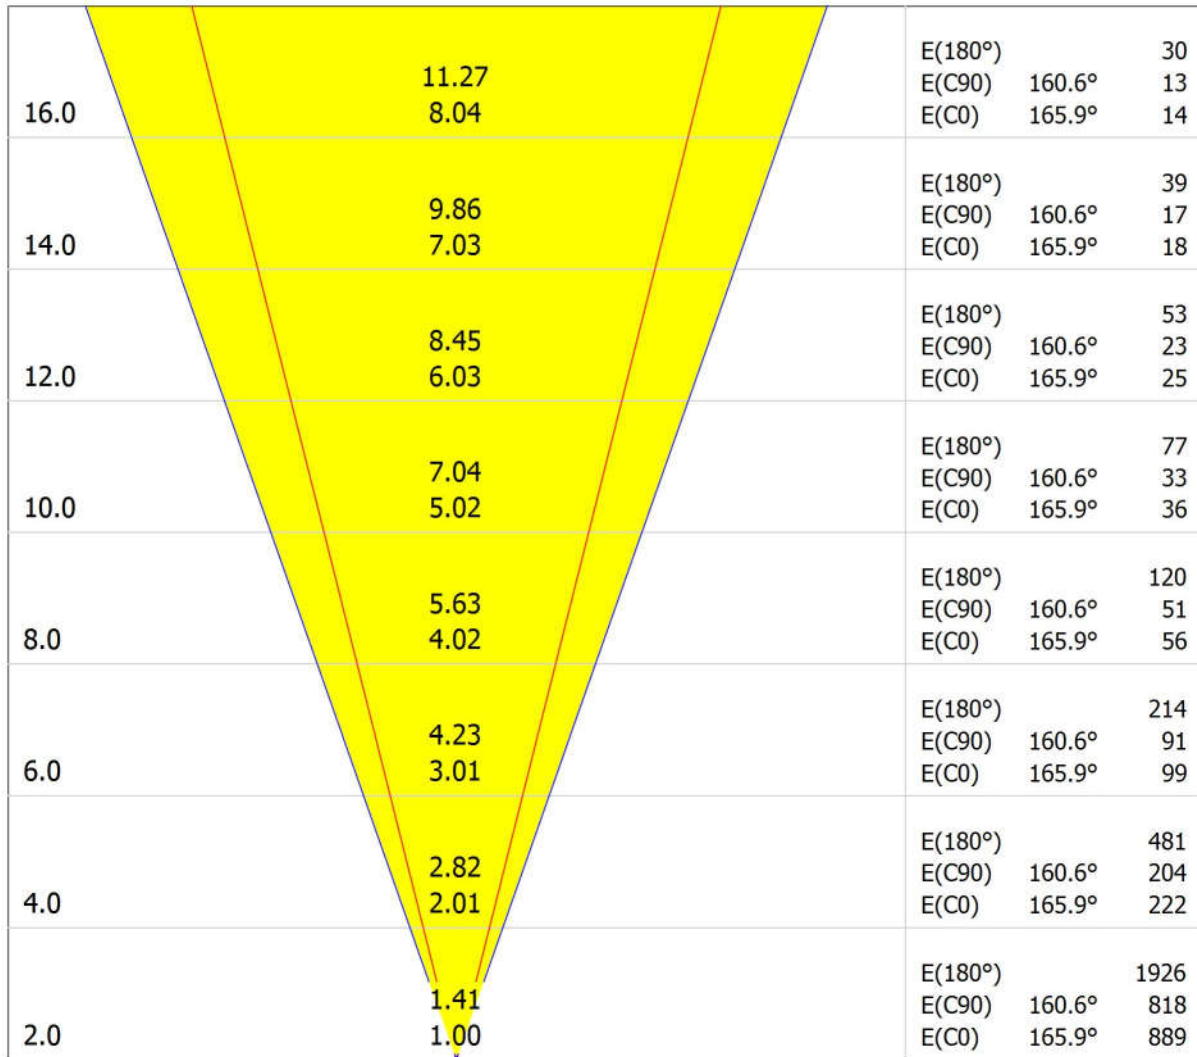

Griven S.r.l.
Via Bulgaria, 16
46042 Castel Goffredo, MN, Italy

Operator PR
Telephone 0376779483
Fax 0376779682
e-Mail griven@griven.com

Griven Srl AL3250 Parade X-RGBW-48 Medium sym / Cone Diagram

Luminaire: Griven Srl AL3250 Parade X-RGBW-48 Medium sym
Lamps: 48 x Led Cree XP-E

Distance [m]   Cone Diameter [m]   Illuminance [lx]

— C0 - C180 (Half-value Angle: 28.2°)
— C90 - C270 (Half-value Angle: 38.8°)