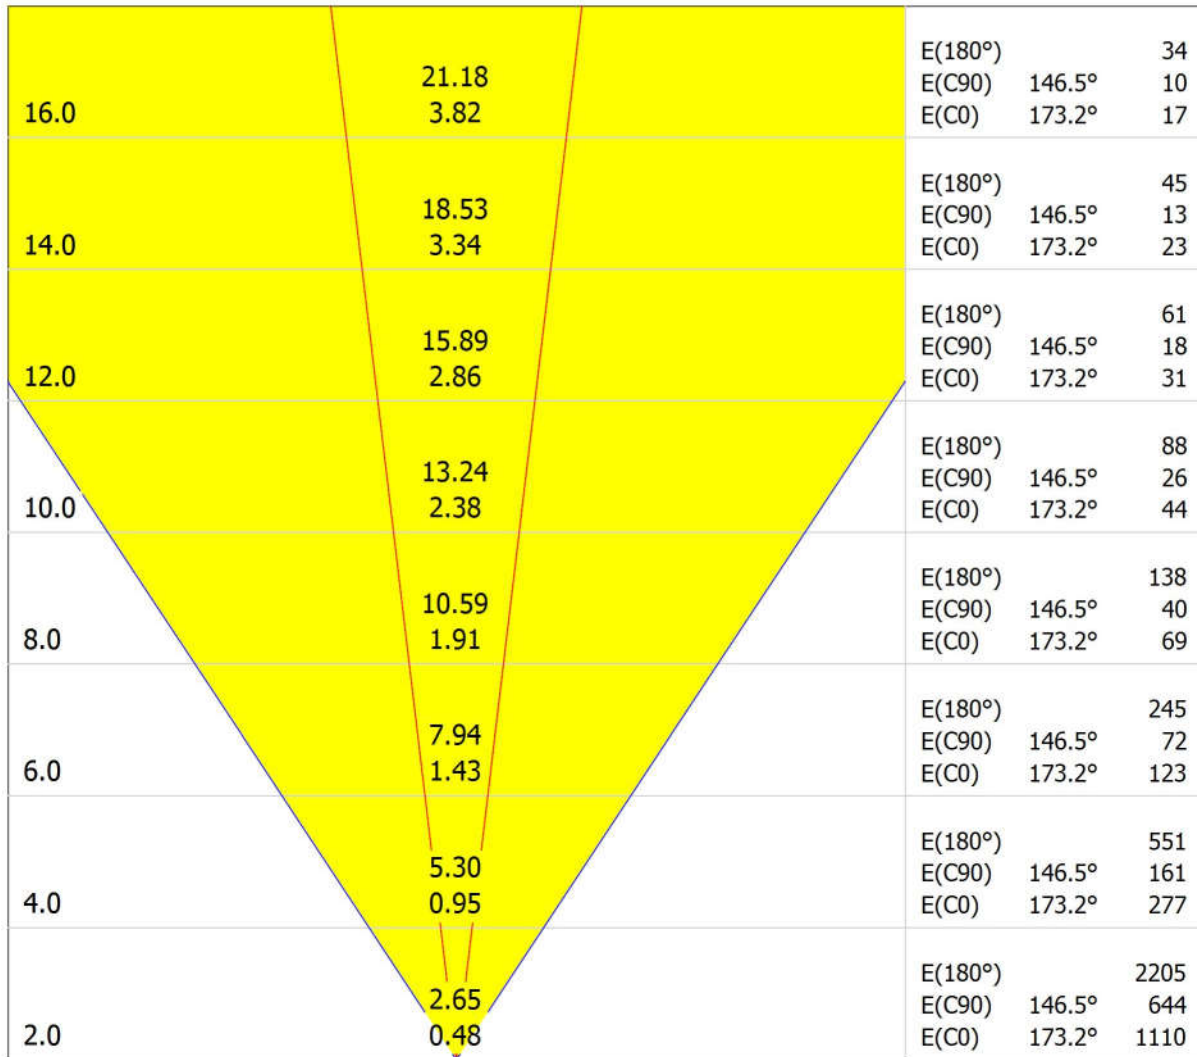

Griven S.r.l.
Via Bulgaria, 16
46042 Castel Goffredo, MN, Italy

Operator PR
Telephone 0376779483
Fax 0376779682
e-Mail griven@griven.com

Griven Srl AL3254 Parade X-RGBW-48 Elliptical sym / Cone Diagram

Luminaire: Griven Srl AL3254 Parade X-RGBW-48 Elliptical sym
Lamps: 48 x Led CREE XP-E

Distance [m]   Cone Diameter [m]   Illuminance [lx]

- C0 - C180 (Half-value Angle: 13.6°)
- C90 - C270 (Half-value Angle: 67.0°)