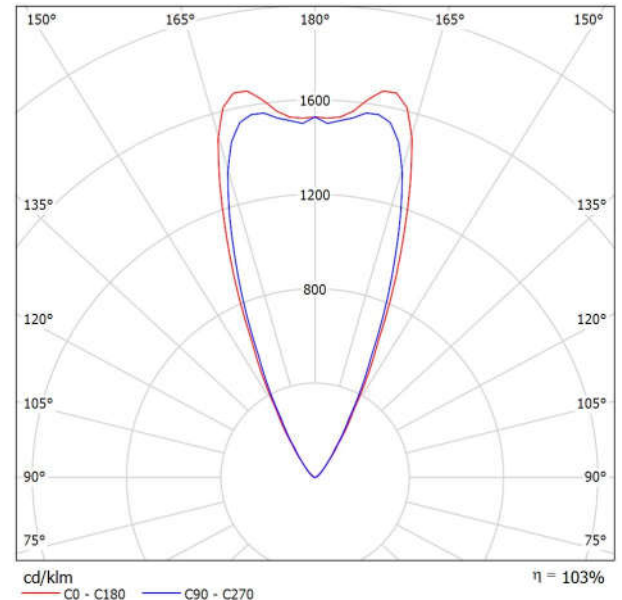

Griven S.r.l.
Via Bulgaria, 16
46042 Castel Goffredo, MN, Italy

Operator PR
Telephone 0376779483
Fax 0376779682
e-Mail griven@griven.com

Griven Srl AL3252 Parade X-RGBW-48 Wide sym / Luminaire Data Sheet

Luminous emittance 1:

Luminaire classification according to CIE: 0
CIE flux code: 00 00 03 00 103

Griven Srl AL3252 Parade X RGBW 48 Wide sym
Article No.: AL3252
Luminous flux (Luminaire): 3236 lm
Luminous flux (Lamps): 3134 lm
Luminaire Wattage: 117.0 W
Luminaire classification according to CIE: 0
CIE flux code: 00 00 03 00 103
Fitting: 48 x Led CREE XP E (Correction Factor 1.000).

PARADE X-RGBW-48 is the leading edge high luminance flagship of the linear LED modules by GRIVEN. Superb output with real uniform colour coverage even on close-up installations, especially on formerly prohibitive large-scale architectural elements, and the newly conceived optics groups provide for truly powerful grazing lighting enhancement. The combination of the 48 RGBW LEDs featured and the photometric distribution efficiency offers an unprecedented astonishing white light output quality, as well as a wider variety of intermediate colour hues for an even broader range of application purposes. PARADE X-RGBW-48 newly designed stylish profile is complemented by the on board control panel that offers instant and complete access over all digital functions.