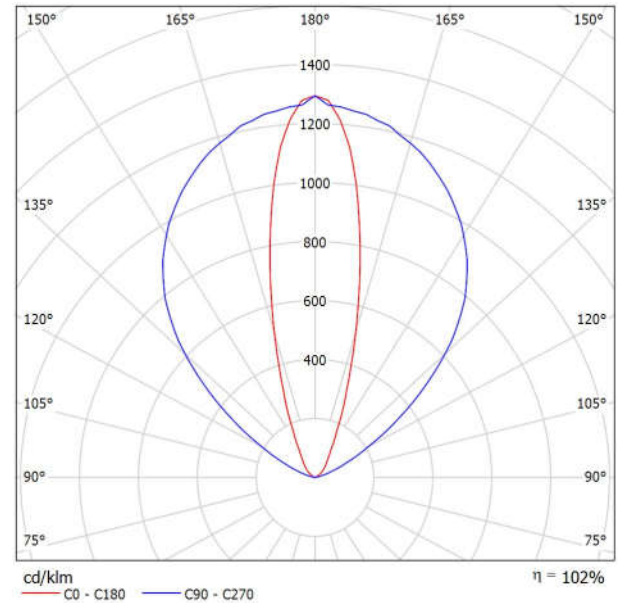

Griven S.r.l.
Via Bulgaria, 16
46042 Castel Goffredo, MN, Italy

Operator PR
Telephone 0376779483
Fax 0376779682
e-Mail griven@griven.com

Griven Srl AL3256 Parade X-RGBW-48 Elliptical wide sym / Luminaire Data Sheet

Luminous emittance 1:

Luminaire classification according to CIE: 0
CIE flux code: 00 00 03 00 102

Griven Srl AL3256 Parade X-RGBW-48 Elliptical wide sym

Article No.: AL3256

Luminous flux (Luminaire): 3060 lm

Luminous flux (Lamps): 3003 lm

Luminaire Wattage: 117.0 W

Luminaire classification according to CIE: 0

CIE flux code: 00 00 03 00 102

Fitting: 48 x Led CREE XP-E (Correction Factor 1.000).

PARADE X-RGBW-48 is the leading edge high luminance flagship of the linear LED modules by GRIVEN. Superb output with real uniform colour coverage even on close-up installations, especially on formerly prohibitive large-scale architectural elements, and the newly conceived optics groups provide for truly powerful grazing lighting enhancement. The combination of the 48 RGBW LEDs featured and the photometric distribution efficiency offers an unprecedented astonishing white light output quality, as well as a wider variety of intermediate colour hues for an even broader range of application purposes. PARADE X-RGBW-48 newly designed stylish profile is complemented by the on board control panel that offers instant and complete access over all digital functions.