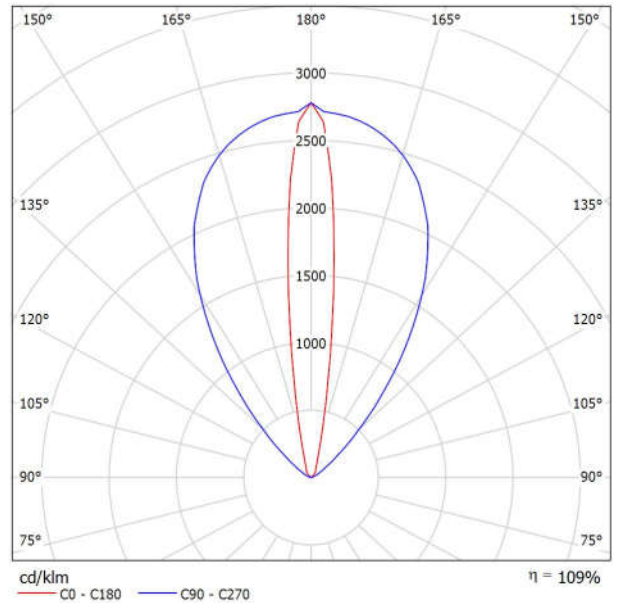

Griven S.r.l.
Via Bulgaria, 16
46042 Castel Goffredo, MN, Italy

Operator PR
Telephone 0376779483
Fax 0376779682
e-Mail griven@griven.com

Griven Srl AL3254 Parade X-RGBW-48 Elliptical sym / Luminaire Data Sheet

Luminous emittance 1:

Luminaire classification according to CIE: 0
CIE flux code: 00 00 03 00 109

Griven Srl AL3254 Parade X RGBW 48 Elliptical sym

Article No.: AL3254

Luminous flux (Luminaire): 3461 lm

Luminous flux (Lamps): 3176 lm

Luminaire Wattage: 117.0 W

Luminaire classification according to CIE: 0

CIE flux code: 00 00 03 00 109

Fitting: 48 x Led CREE XP E (Correction Factor 1.000).

PARADE X-RGBW-48 is the leading edge high luminance flagship of the linear LED modules by GRIVEN. Superb output with real uniform colour coverage even on close-up installations, especially on formerly prohibitive large-scale architectural elements, and the newly conceived optics groups provide for truly powerful grazing lighting enhancement. The combination of the 48 RGBW LEDs featured and the photometric distribution efficiency offers an unprecedented astonishing white light output quality, as well as a wider variety of intermediate colour hues for an even broader range of application purposes. PARADE X-RGBW-48 newly designed stylish profile is complemented by the on board control panel that offers instant and complete access over all digital functions.