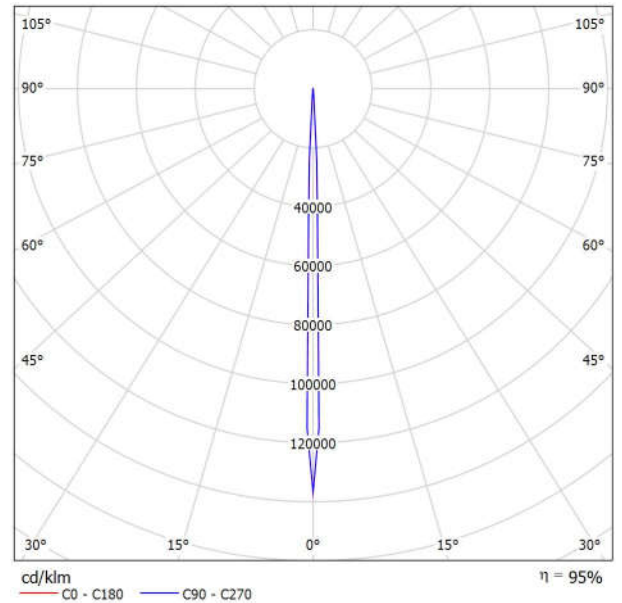

Luminous emittance 1:

Luminaire classification according to CIE: 100
CIE flux code: 94 97 100 100 98

Griven S.r.l. AL4436USRW Onyx XQ RGBW -
Ultraspot

Article No.: AL4436USRW

Luminous flux (Luminaire): 13028 lm

Luminous flux (Lamps): 13781 lm

Luminaire Wattage: 286.4 W

Luminaire classification according to CIE: 100

CIE flux code: 94 97 100 100 98

Fitting: 1 x LED (Correction Factor 1.000).

Griven S.r.l.
Via Bulgaria, 16
46042 Castel Goffredo, MN, Italy