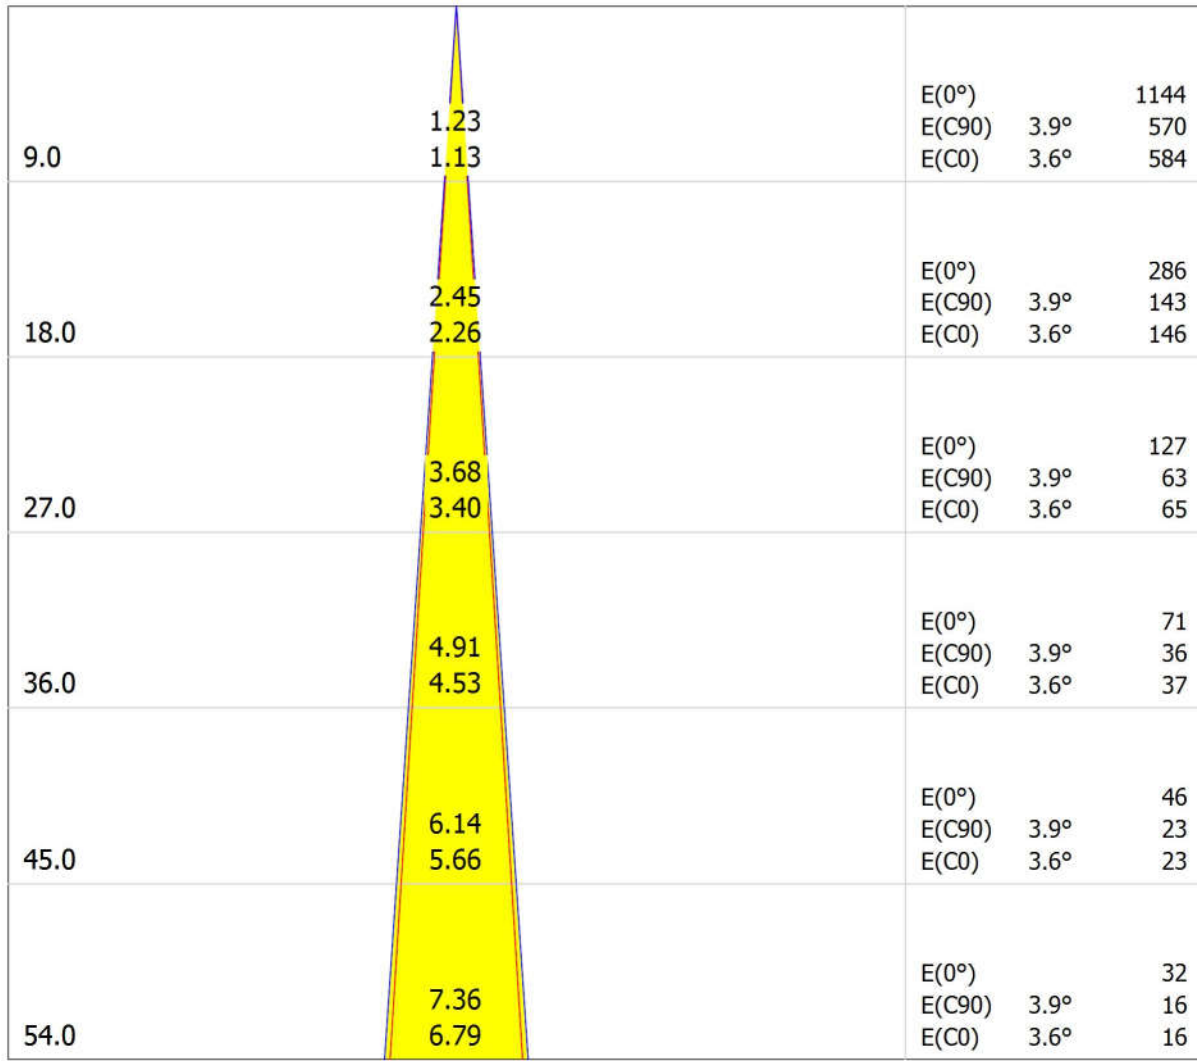

Griven S.r.l.
Via Bulgaria, 16
46042 Castel Goffredo, MN, Italy

Operator PR
Telephone 0376779483
Fax 0376779682
e-Mail griven@griven.com

Griven Srl AL4980SPCW RUBY MC CW SPOT SYM / Cone Diagram

Luminaire: Griven Srl AL4980SPCW RUBY MC CW SPOT SYM
Lamps: 1 x XP-G3

Distance [m]   Cone Diameter [m]   Illuminance [lx]

- C0 - C180 (Half-value Angle: 7.2°)
- C90 - C270 (Half-value Angle: 7.8°)