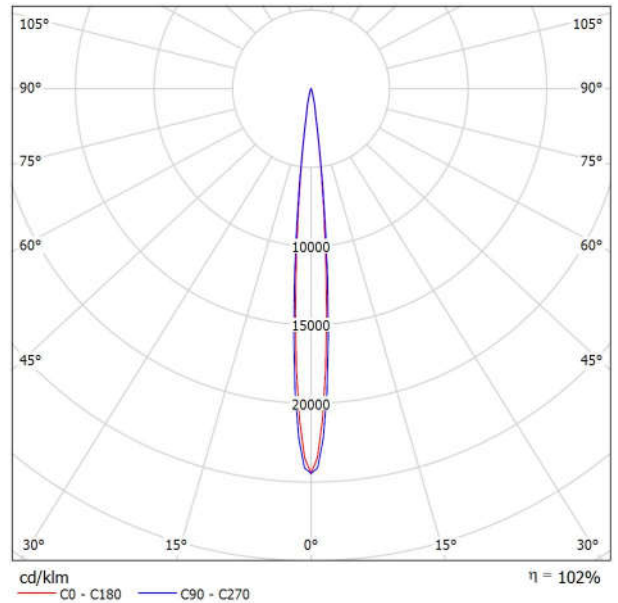

Griven S.r.l.
Via Bulgaria, 16
46042 Castel Goffredo, MN, Italy

Operator PR
Telephone 0376779483
Fax 0376779682
e-Mail griven@griven.com

Griven Srl AL4980NACW RUBY MC CW NARROW SYM / Luminaire Data Sheet

Luminous emittance 1:

Luminaire classification according to CIE: 100
CIE flux code: 97 99 100 100 103

Griven Srl AL4980NACW RUBY MC CW
NARROW SYM
Article No.: AL4980NACW
Luminous flux (Luminaire): 2180 lm
Luminous flux (Lamps): 2138 lm
Luminaire Wattage: 57.0 W
Luminaire classification according to CIE: 100
CIE flux code: 97 99 100 100 103
Fitting: 1 x XP G3 (Correction Factor 1.000).

RUBY MC CW is a newly engineered, medium-sized rounded spotlight which houses six high power cold white LEDs, as well as in-built electronics and power supply unit. This stylish and versatile fixture is ideal for spot lighting and wall grazing owing to the wide selection of exchangeable optics groups available, ranging from spot aperture beams to wide distribution. The cold white light configuration stands out for the unparalleled output from such a small wattage fixture and the stunning visual rendering of cool shades. In order to access functions like DMX addressing, stand-alone operations and DMX channels configuration you must use our Infrared Remote Control (Code Ref. AL1321). The Polar Edition features an integrated de-icing system with electrically heated glass, which assures a comfortable functioning even in the utmost severe cold weather conditions.