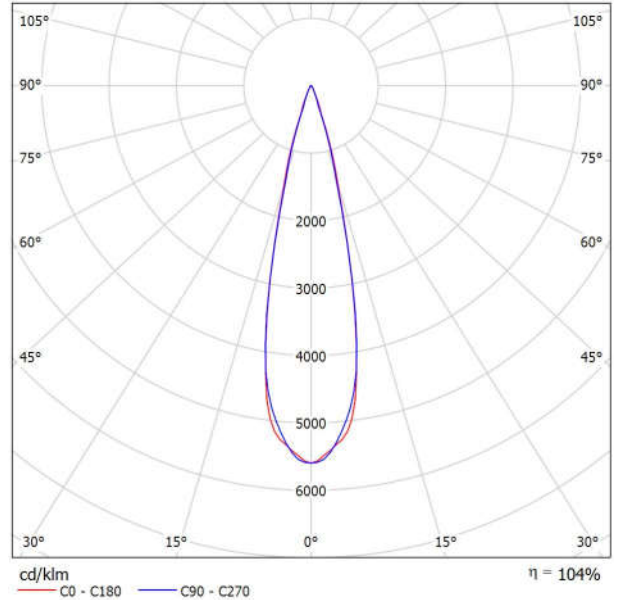

Griven S.r.l.
Via Bulgaria, 16
46042 Castel Goffredo, MN, Italy

Operator PR
Telephone 0376779483
Fax 0376779682
e-Mail griven@griven.com

Griven Srl AL4980MECW RUBY MC CW MEDIUM SYM / Luminaire Data Sheet

Luminous emittance 1:

Luminaire classification according to CIE: 100
CIE flux code: 97 99 100 100 105

Griven Srl AL4980MECW RUBY MC CW
MEDIUM SYM
Article No.: AL4980MECW
Luminous flux (Luminaire): 2188 lm
Luminous flux (Lamps): 2100 lm
Luminaire Wattage: 57.0 W
Luminaire classification according to CIE: 100
CIE flux code: 97 99 100 100 105
Fitting: 1 x XP-G3 (Correction Factor 1.000).

RUBY MC CW is a newly engineered, medium-sized rounded spotlight which houses six high power cold white LEDs, as well as in-built electronics and power supply unit. This stylish and versatile fixture is ideal for spot lighting and wall grazing owing to the wide selection of exchangeable optics groups available, ranging from spot aperture beams to wide distribution. The cold white light configuration stands out for the unparalleled output from such a small wattage fixture and the stunning visual rendering of cool shades. In order to access functions like DMX addressing, stand-alone operations and DMX channels configuration you must use our Infrared Remote Control (Code Ref. AL1321). The Polar Edition features an integrated de-icing system with electrically heated glass, which assures a comfortable functioning even in the utmost severe cold weather conditions.