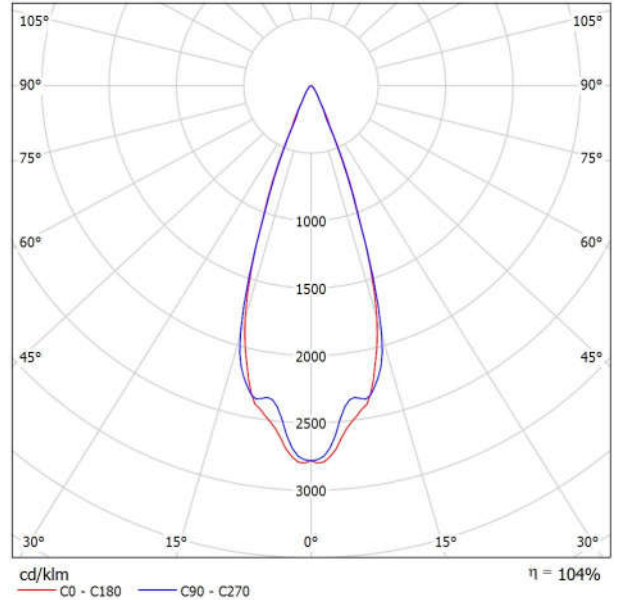

Griven S.r.l.
Via Bulgaria, 16
46042 Castel Goffredo, MN, Italy

Operator PR
Telephone 0376779483
Fax 0376779682
e-Mail griven@griven.com

Griven Srl AL4980WICW RUBY MC CW WIDE SYM / Luminaire Data Sheet

Luminous emittance 1:

Luminaire classification according to CIE: 100
CIE flux code: 96 99 100 100 104

Griven Srl AL4980WICW RUBY MC CW WIDE SYM

Article No.: AL4980WICW

Luminous flux (Luminaire): 2158 lm

Luminous flux (Lamps): 2080 lm

Luminaire Wattage: 57.0 W

Luminaire classification according to CIE: 100

CIE flux code: 96 99 100 100 104

Fitting: 1 x XP G3 (Correction Factor 1.000).

RUBY MC CW is a newly engineered, medium-sized rounded spotlight which houses six high power cold white LEDs, as well as in-built electronics and power supply unit. This stylish and versatile fixture is ideal for spot lighting and wall grazing owing to the wide selection of exchangeable optics groups available, ranging from spot aperture beams to wide distribution. The cold white light configuration stands out for the unparalleled output from such a small wattage fixture and the stunning visual rendering of cool shades. In order to access functions like DMX addressing, stand-alone operations and DMX channels configuration you must use our Infrared Remote Control (Code Ref. AL1321). The Polar Edition features an integrated de-icing system with electrically heated glass, which assures a comfortable functioning even in the utmost severe cold weather conditions.