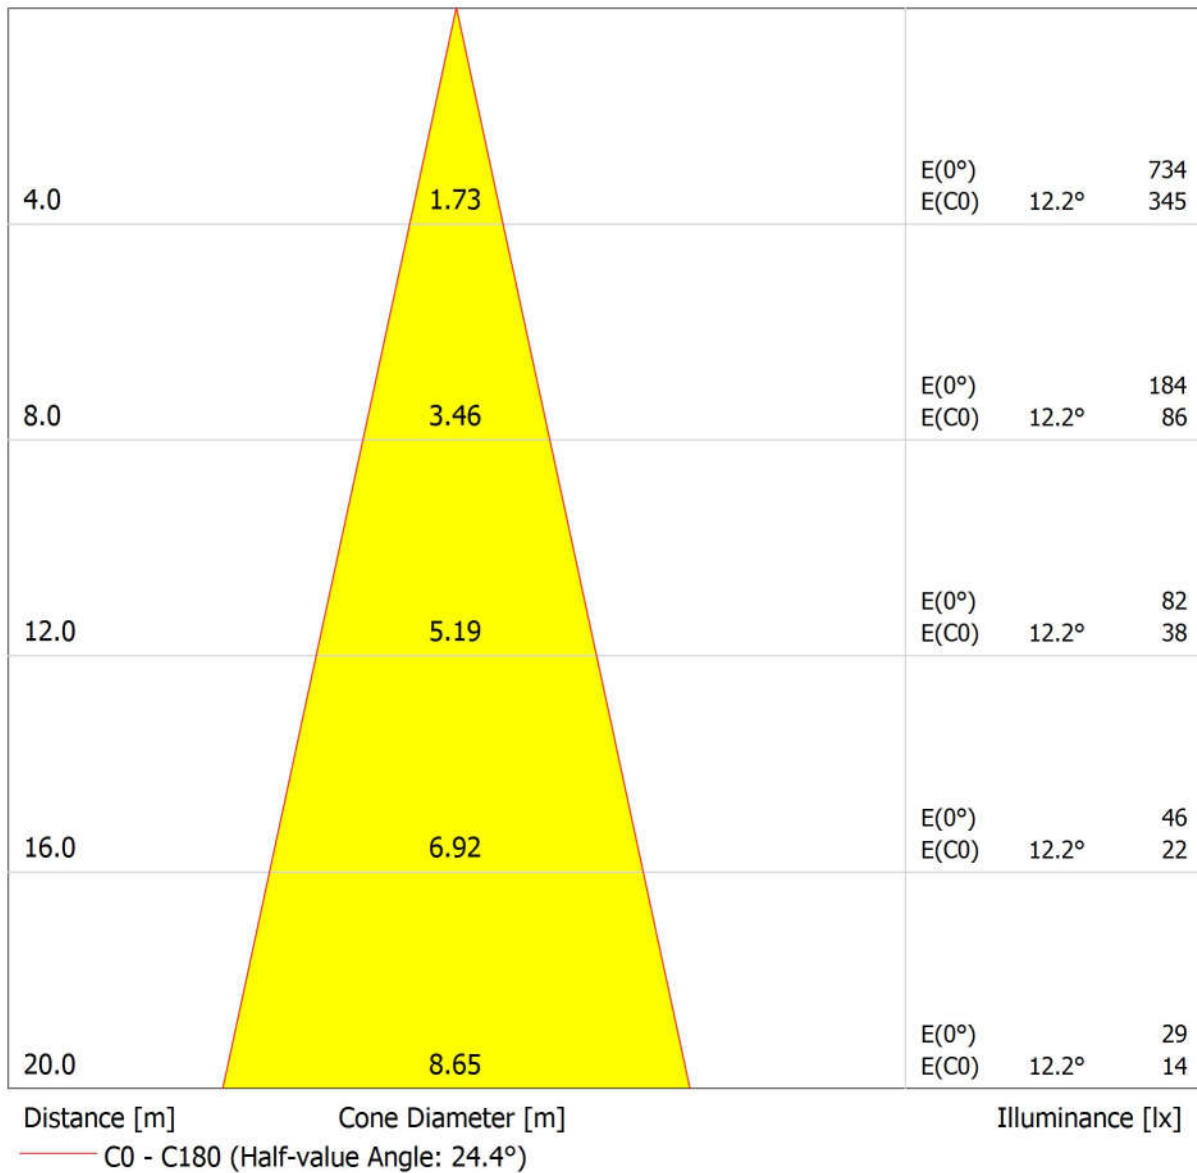

Griven S.r.l.
Via Bulgaria, 16
46042 Castel Goffredo, MN, Italy

Operator PR
Telephone 0376779483
Fax 0376779682
e-Mail griven@griven.com

Griven Srl AL4980MECW RUBY MC CW MEDIUM SYM / Cone Diagram

Luminaire: Griven Srl AL4980MECW RUBY MC CW MEDIUM SYM
Lamps: 1 x XP-G3