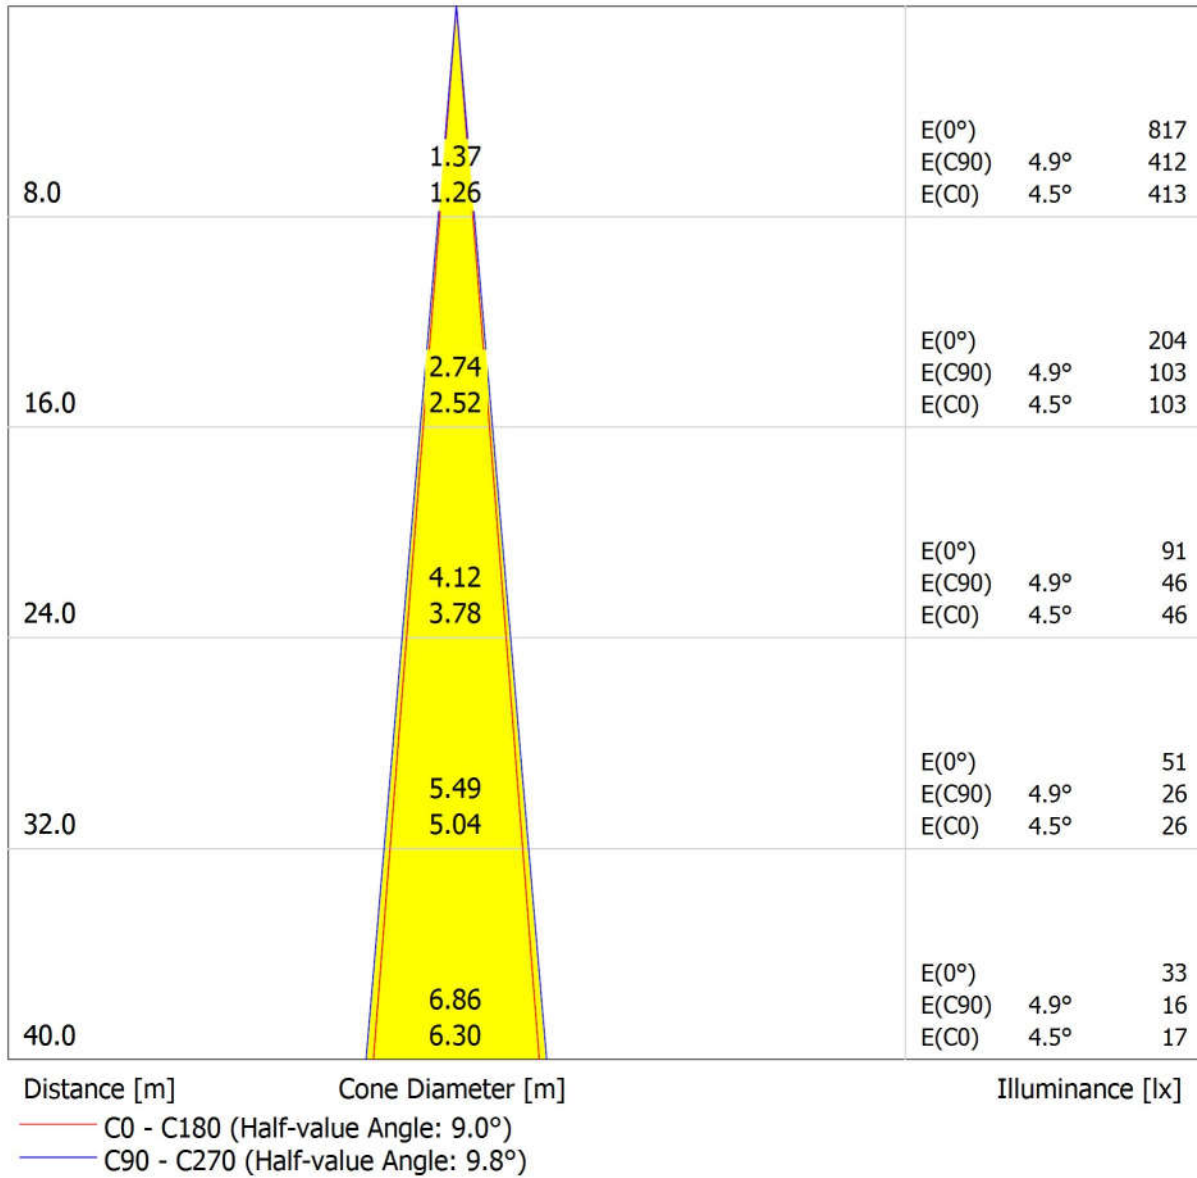

Griven S.r.l.
Via Bulgaria, 16
46042 Castel Goffredo, MN, Italy

Operator PR
Telephone 0376779483
Fax 0376779682
e-Mail griven@griven.com

Griven Srl AL4980NACW RUBY MC CW NARROW SYM / Cone Diagram

Luminaire: Griven Srl AL4980NACW RUBY MC CW NARROW SYM
Lamps: 1 x XP-G3