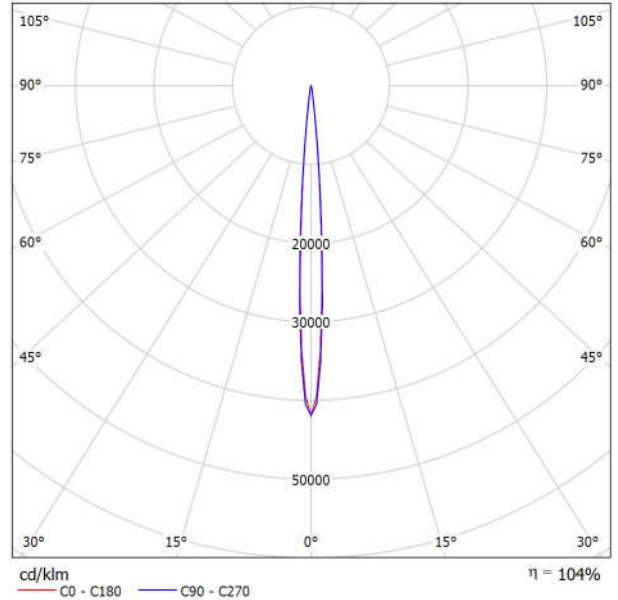

Luminous emittance 1:

Luminaire classification according to CIE: 100
CIE flux code: 98 100 100 100 105

Griven Srl AL4980SPCW RUBY MC CW SPOT SYM

Article No.: AL4980SPCW
Luminous flux (Luminaire): 2301 lm
Luminous flux (Lamps): 2211 lm
Luminaire Wattage: 57.0 W
Luminaire classification according to CIE: 100
CIE flux code: 98 100 100 100 105
Fitting: 1 x XP-G3 (Correction Factor 1.000).