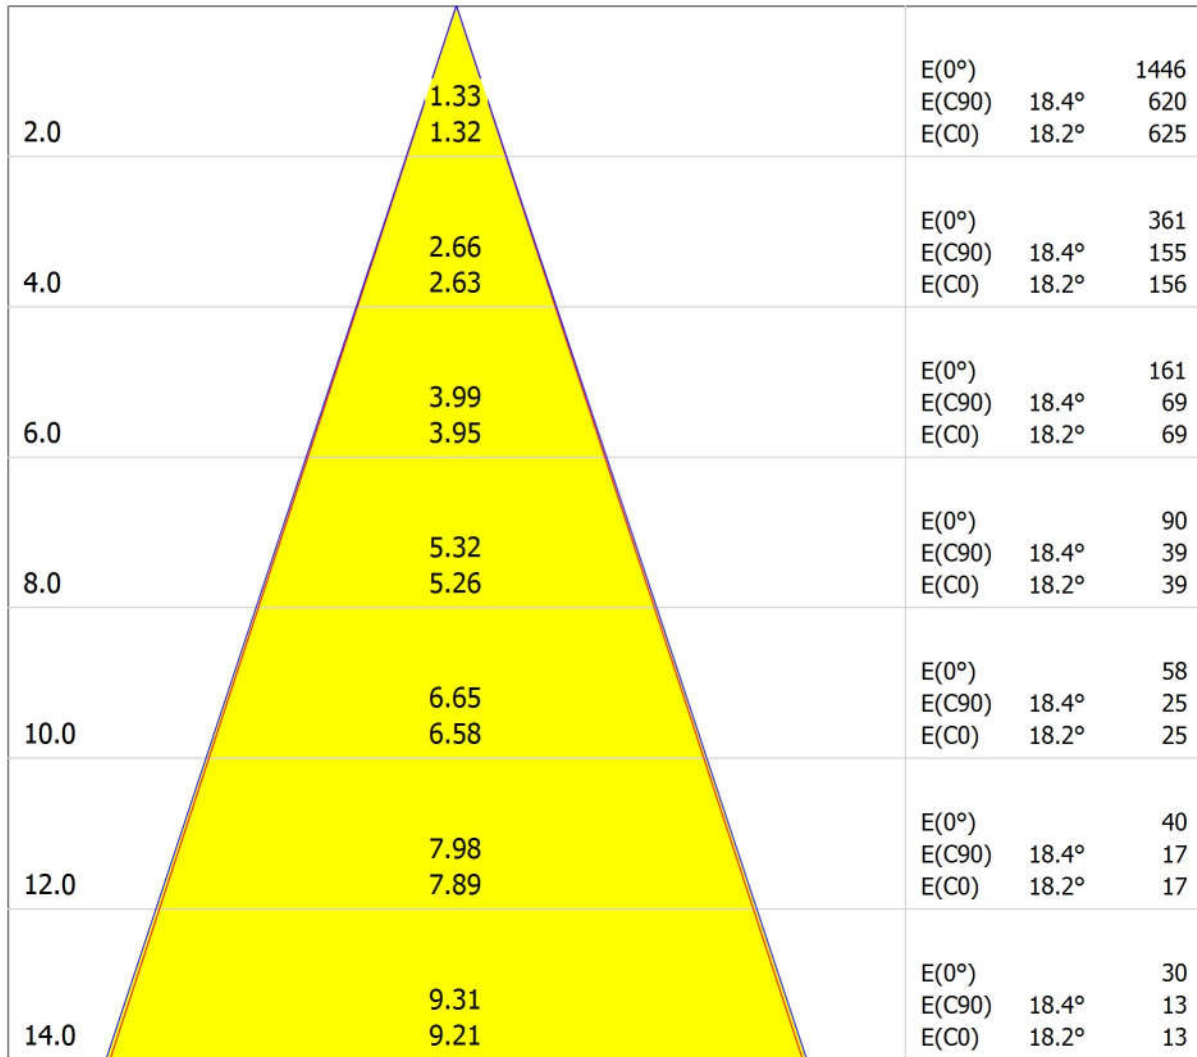

Luminaire classification according to CIE: 100
CIE flux code: 96 99 100 100 104

Griven Srl AL4980WICW RUBY MC CW WIDE SYM

Article No.: AL4980WICW

Luminous flux (Luminaire): 2158 lm

Luminous flux (Lamps): 2080 lm

Luminaire Wattage: 57.0 W

Luminaire classification according to CIE: 100

CIE flux code: 96 99 100 100 104

Fitting: 1 x XP G3 (Correction Factor 1.000).

RUBY MC CW is a newly engineered, medium-sized rounded spotlight which houses six high power cold white LEDs, as well as in-built electronics and power supply unit. This stylish and versatile fixture is ideal for spot lighting and wall grazing owing to the wide selection of exchangeable optics groups available, ranging from spot aperture beams to wide distribution. The cold white light configuration stands out for the unparalleled output from such a small wattage fixture and the stunning visual rendering of cool shades. In order to access functions like DMX addressing, stand-alone operations and DMX channels configuration you must use our Infrared Remote Control (Code Ref. AL1321). The Polar Edition features an integrated de-icing system with electrically heated glass, which assures a comfortable functioning even in the utmost severe cold weather conditions.

Distance [m] Cone Diameter [m] Illuminance [lx]

- C0 - C180 (Half-value Angle: 36.4°)
- C90 - C270 (Half-value Angle: 36.8°)