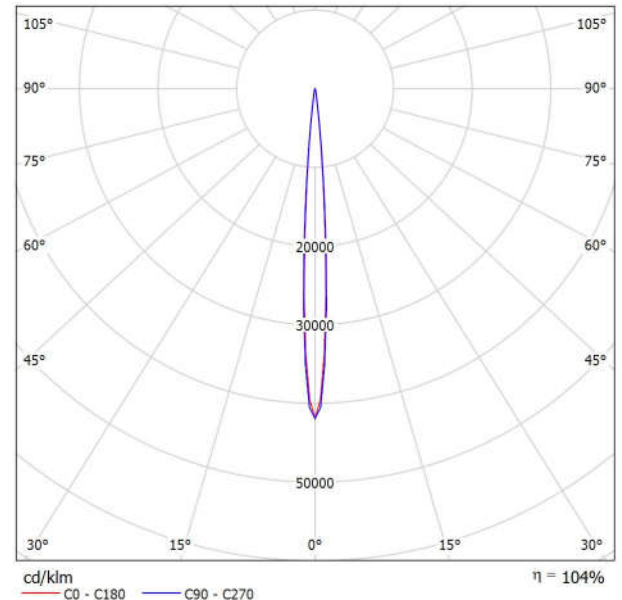

Luminous emittance 1:

Luminaire classification according to CIE: 100  
CIE flux code: 98 100 100 100 105

Griven Srl AL4990SPCW RUBY MC R CW SPOT  
sym

Article No.: AL4990SPCW

Luminous flux (Luminaire): 2341 lm

Luminous flux (Lamps): 2250 lm

Luminaire Wattage: 58.0 W

Luminaire classification according to CIE: 100

CIE flux code: 98 100 100 100 105

Fitting: 1 x XP-G3 (Correction Factor 1.000).

Featuring shallow recessed depth, RUBY MC R CW will unquestionably allow comfortable in-ground installation. This newly engineered compact and versatile light fitting is a highly performing LED wall washer specifically designed for exterior recessed applications. IP67 rated, RUBY MC R CW is ideal for spot lighting and wall grazing owing to the wide selection of exchangeable optics groups available, ranging from spot aperture beams to wall wash distribution. The cold white light configuration features an unprecedented white light output for a refined range of application purposes. In order to access functions like DMX addressing, stand-alone operations and DMX channels configuration you must use our Infrared Remote Control (Code Ref. AL1321). A 2000 Kg deadweight capacity makes this recessed fitting suitable for ground mounting applications even in vehicled areas. The Polar Edition features an integrated de-icing system with electrically heated glass, which assures a comfortable functioning even in the utmost severe cold weather conditions.