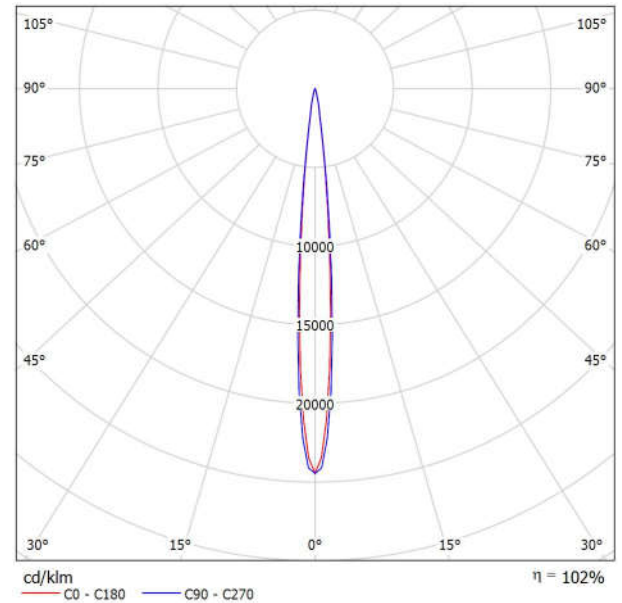

Griven S.r.l.
Via Bulgaria, 16
46042 Castel Goffredo, MN, Italy

Operator PR
Telephone 0376779483
Fax 0376779682
e-Mail griven@griven.com

Griven Srl AL4990NACW RUBY MC R CW NARROW sym / Luminaire Data Sheet

Luminous emittance 1:

Luminaire classification according to CIE: 100
CIE flux code: 97 99 100 100 103

Griven Srl AL4990NACW RUBY MC R CW
NARROW sym
Article No.: AL4990NACW
Luminous flux (Luminaire): 2217 lm
Luminous flux (Lamps): 2175 lm
Luminaire Wattage: 58.0 W
Luminaire classification according to CIE: 100
CIE flux code: 97 99 100 100 103
Fitting: 1 x XP G3 (Correction Factor 1.000).

Featuring shallow recessed depth, RUBY MC R CW will unquestionably allow comfortable in-ground installation. This newly engineered compact and versatile light fitting is a highly performing LED wall washer specifically designed for exterior recessed applications. IP67 rated, RUBY MC R CW is ideal for spot lighting and wall grazing owing to the wide selection of exchangeable optics groups available, ranging from spot aperture beams to wall wash distribution. The cold white light configuration features an unprecedented white light output for a refined range of application purposes. In order to access functions like DMX addressing, stand-alone operations and DMX channels configuration you must use our Infrared Remote Control (Code Ref. AL1321). A 2000 Kg deadweight capacity makes this recessed fitting suitable for ground mounting applications even in vehicled areas. The Polar Edition features an integrated de-icing system with electrically heated glass, which assures a comfortable functioning even in the utmost severe cold weather conditions.