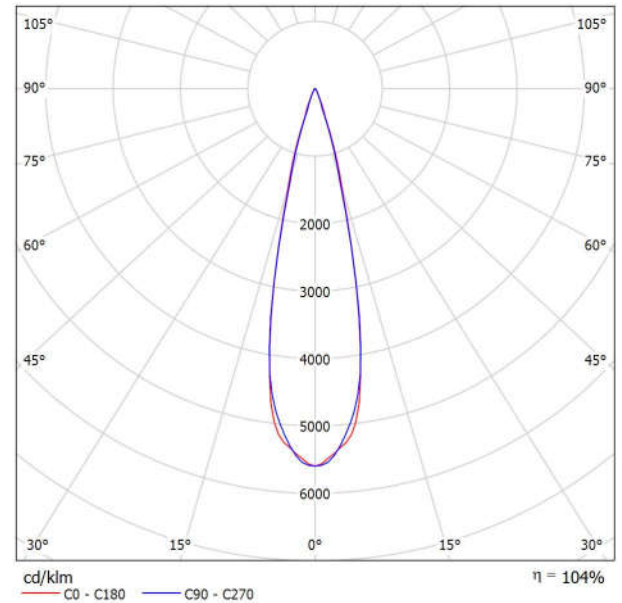

Griven S.r.l.
Via Bulgaria, 16
46042 Castel Goffredo, MN, Italy

Operator PR
Telephone 0376779483
Fax 0376779682
e-Mail griven@griven.com

Griven Srl AL4990MECW RUBY MC R CW MEDIUM sym / Luminaire Data Sheet

Luminous emittance 1:

Luminaire classification according to CIE: 100
CIE flux code: 97 99 100 100 105

Griven Srl AL4990MECW RUBY MC R CW
MEDIUM sym
Article No.: AL4990MECW
Luminous flux (Luminaire): 2225 lm
Luminous flux (Lamps): 2136 lm
Luminaire Wattage: 58.0 W
Luminaire classification according to CIE: 100
CIE flux code: 97 99 100 100 105
Fitting: 1 x XP-G3 (Correction Factor 1.000).

Featuring shallow recessed depth, RUBY MC R CW will unquestionably allow comfortable in-ground installation. This newly engineered compact and versatile light fitting is a highly performing LED wall washer specifically designed for exterior recessed applications. IP67 rated, RUBY MC R CW is ideal for spot lighting and wall grazing owing to the wide selection of exchangeable optics groups available, ranging from spot aperture beams to wall wash distribution. The cold white light configuration features an unprecedented white light output for a refined range of application purposes. In order to access functions like DMX addressing, stand-alone operations and DMX channels configuration you must use our Infrared Remote Control (Code Ref. AL1321). A 2000 Kg deadweight capacity makes this recessed fitting suitable for ground mounting applications even in vehicled areas. The Polar Edition features an integrated de-icing system with electrically heated glass, which assures a comfortable functioning even in the utmost severe cold weather conditions.