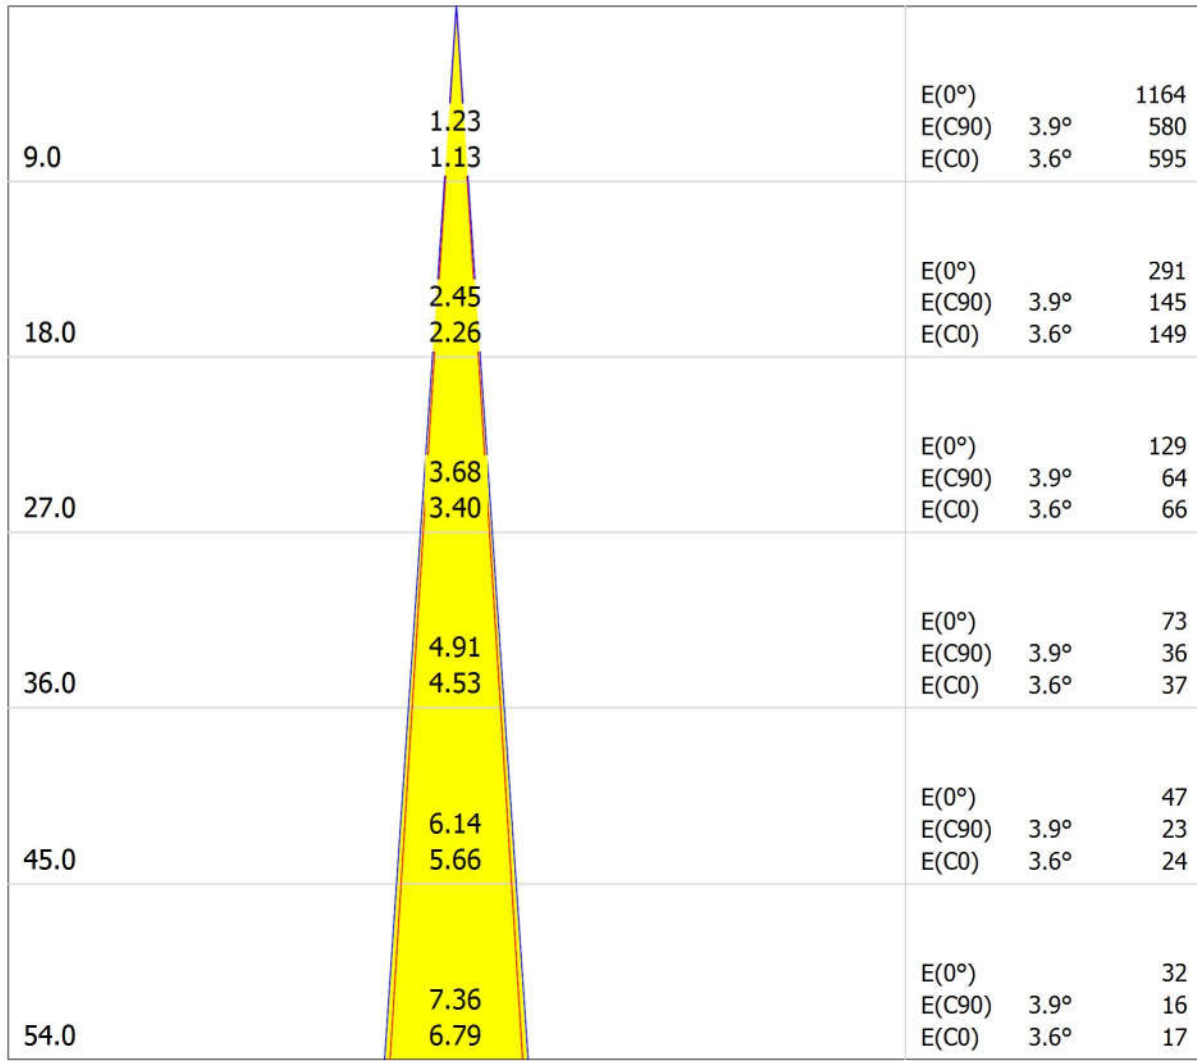

Griven S.r.l.
Via Bulgaria, 16
46042 Castel Goffredo, MN, Italy

Operator PR
Telephone 0376779483
Fax 0376779682
e-Mail griven@griven.com

Griven Srl AL4990SPCW RUBY MC R CW SPOT sym / Cone Diagram

Luminaire: Griven Srl AL4990SPCW RUBY MC R CW SPOT sym
Lamps: 1 x XP-G3

Distance [m]   Cone Diameter [m]   Illuminance [lx]

- C0 - C180 (Half-value Angle: 7.2°)
- C90 - C270 (Half-value Angle: 7.8°)