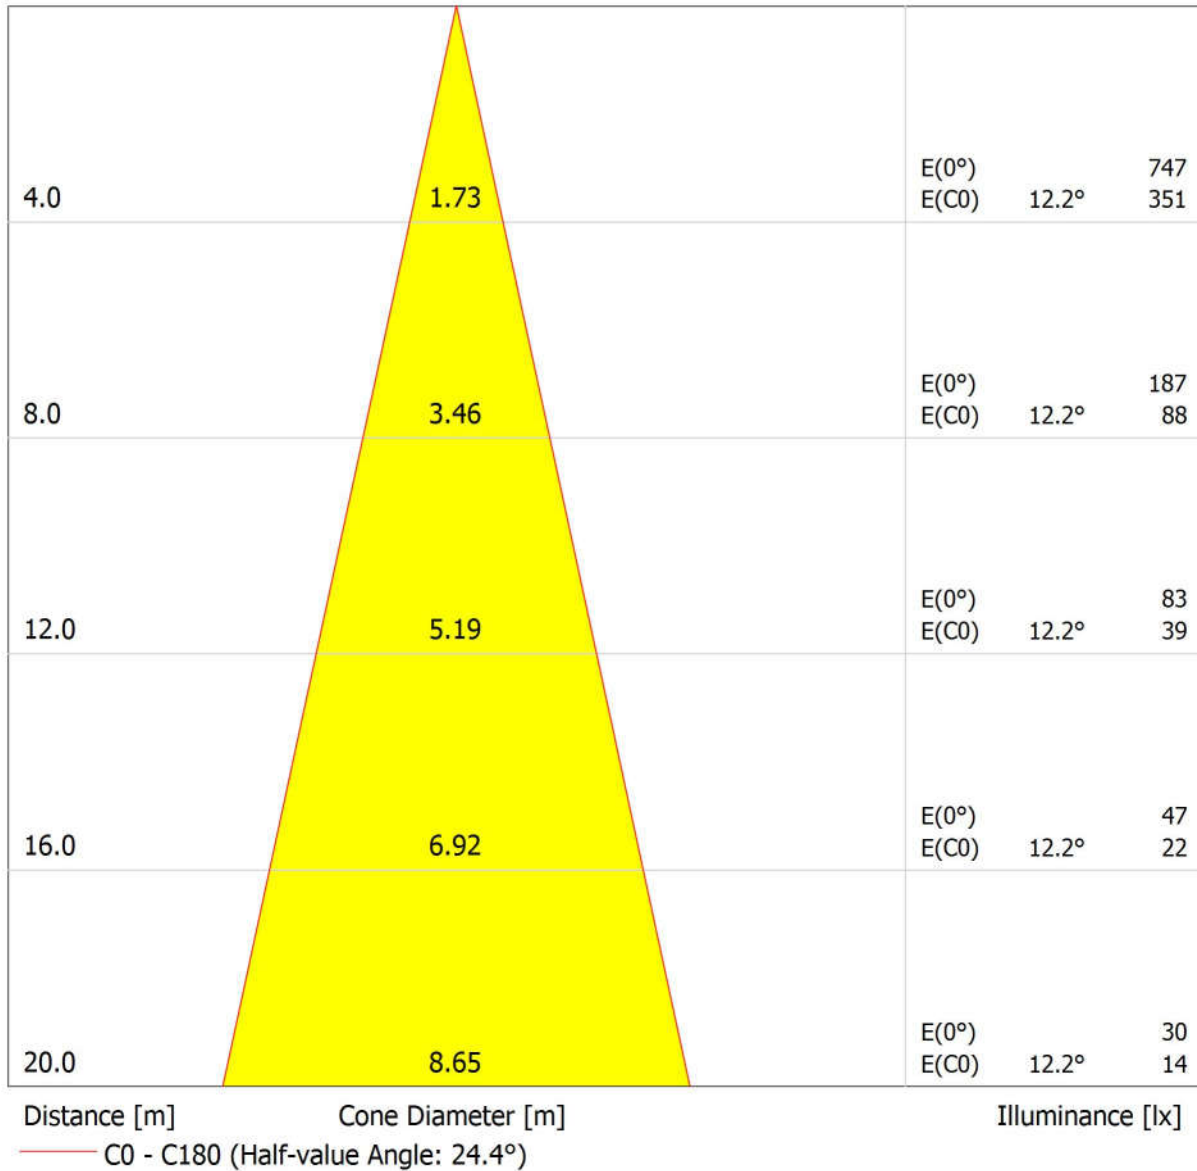

Griven S.r.l.
Via Bulgaria, 16
46042 Castel Goffredo, MN, Italy

Operator PR
Telephone 0376779483
Fax 0376779682
e-Mail griven@griven.com

Griven Srl AL4990MECW RUBY MC R CW MEDIUM sym / Cone Diagram

Luminaire: Griven Srl AL4990MECW RUBY MC R CW MEDIUM sym
Lamps: 1 x XP-G3