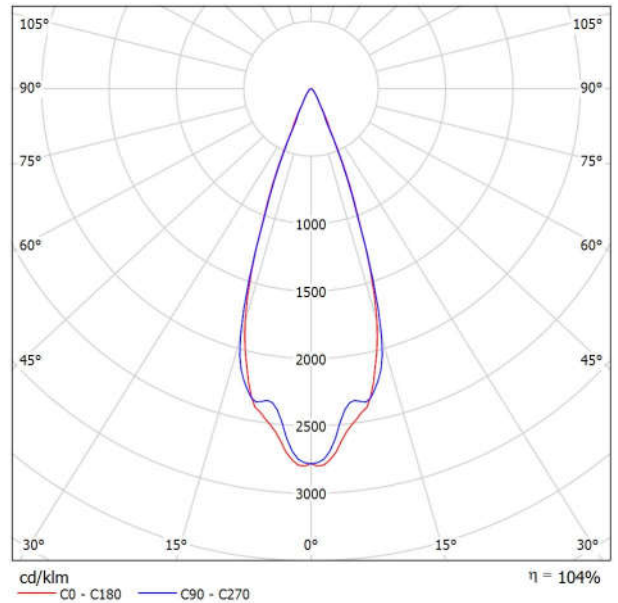

Griven S.r.l.
Via Bulgaria, 16
46042 Castel Goffredo, MN, Italy

Operator PR
Telephone 0376779483
Fax 0376779682
e-Mail griven@griven.com

Griven Srl AL4990WICW RUBY MC R CW WIDE sym / Luminaire Data Sheet

Luminous emittance 1:

Luminaire classification according to CIE: 100
CIE flux code: 96 99 100 100 104

Griven Srl AL4990WICW RUBY MC R CW WIDE sym

Article No.: AL4990WICW
Luminous flux (Luminaire): 2197 lm
Luminous flux (Lamps): 2117 lm
Luminaire Wattage: 58.0 W
Luminaire classification according to CIE: 100
CIE flux code: 96 99 100 100 104
Fitting: 1 x XP G3 (Correction Factor 1.000).

Featuring shallow recessed depth, RUBY MC R CW will unquestionably allow comfortable in-ground installation. This newly engineered compact and versatile light fitting is a highly performing LED wall washer specifically designed for exterior recessed applications. IP67 rated, RUBY MC R CW is ideal for spot lighting and wall grazing owing to the wide selection of exchangeable optics groups available, ranging from spot aperture beams to wall wash distribution. The cold white light configuration features an unprecedented white light output for a refined range of application purposes. In order to access functions like DMX addressing, stand-alone operations and DMX channels configuration you must use our Infrared Remote Control (Code Ref. AL1321). A 2000 Kg deadweight capacity makes this recessed fitting suitable for ground mounting applications even in vehicled areas. The Polar Edition features an integrated de-icing system with electrically heated glass, which assures a comfortable functioning even in the utmost severe cold weather conditions.