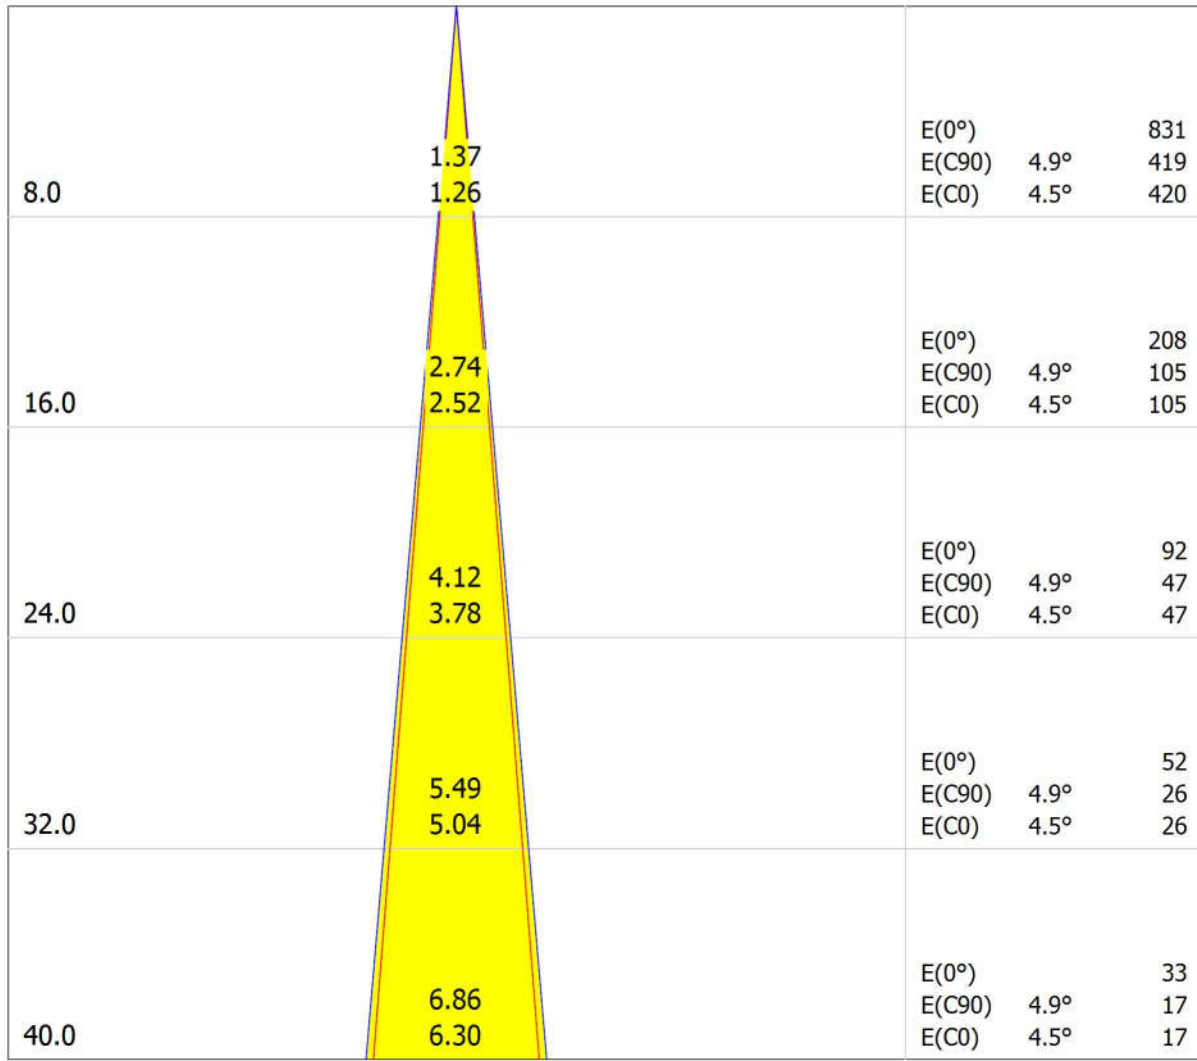

Griven S.r.l.
Via Bulgaria, 16
46042 Castel Goffredo, MN, Italy

Operator PR
Telephone 0376779483
Fax 0376779682
e-Mail griven@griven.com

Griven Srl AL4990NACW RUBY MC R CW NARROW sym / Cone Diagram

Luminaire: Griven Srl AL4990NACW RUBY MC R CW NARROW sym
Lamps: 1 x XP-G3

Distance [m]   Cone Diameter [m]   Illuminance [lx]

- C0 - C180 (Half-value Angle: 9.0°)
- C90 - C270 (Half-value Angle: 9.8°)