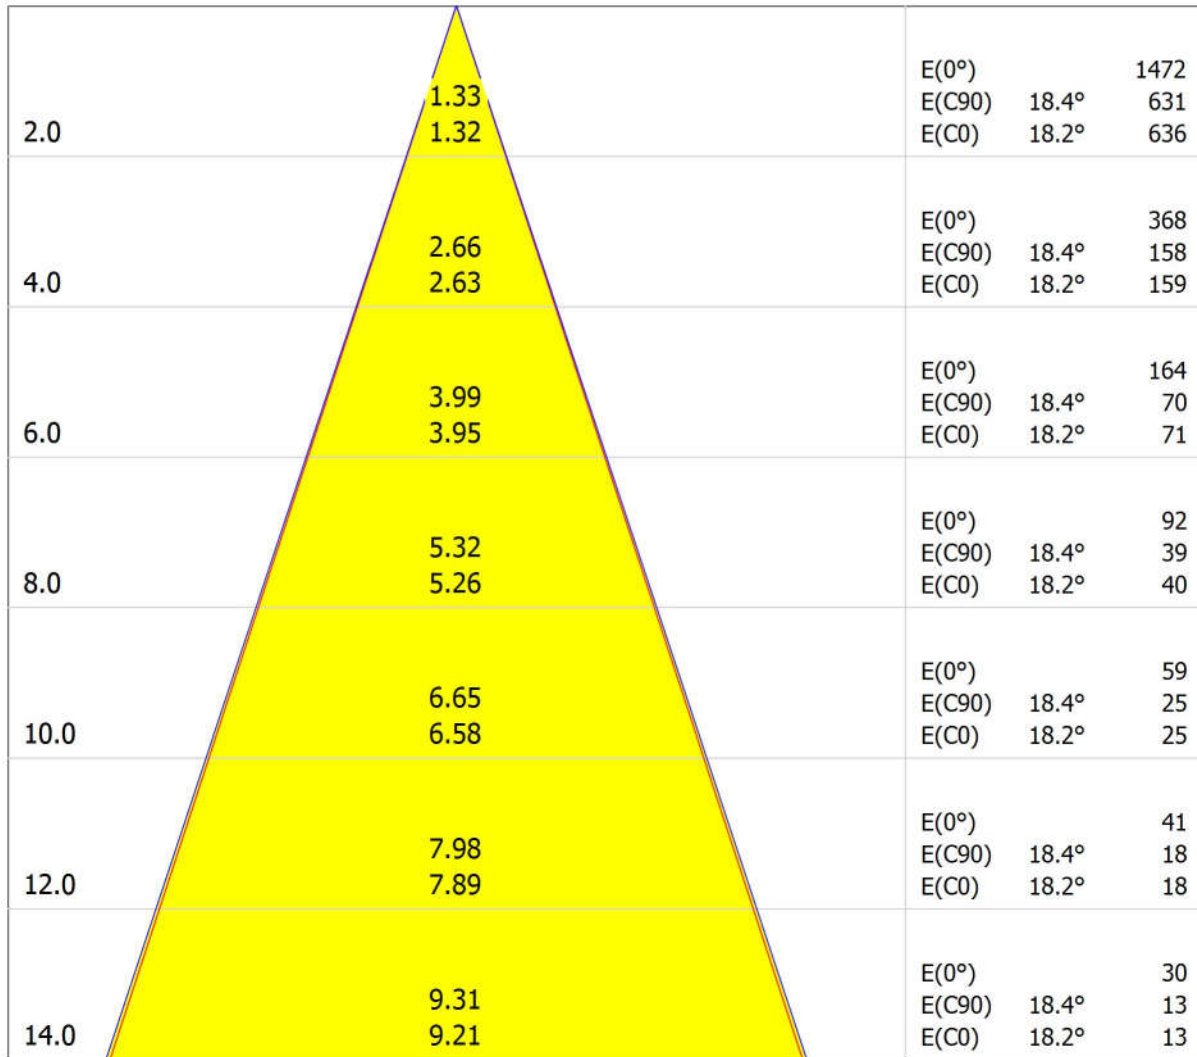

Luminaire: Griven Srl AL4990WICW RUBY MC R CW WIDE sym  
Lamps: 1 x XP-G3

Distance [m]                      Cone Diameter [m]                      Illuminance [lx]

— C0 - C180 (Half-value Angle: 36.4°)  
— C90 - C270 (Half-value Angle: 36.8°)