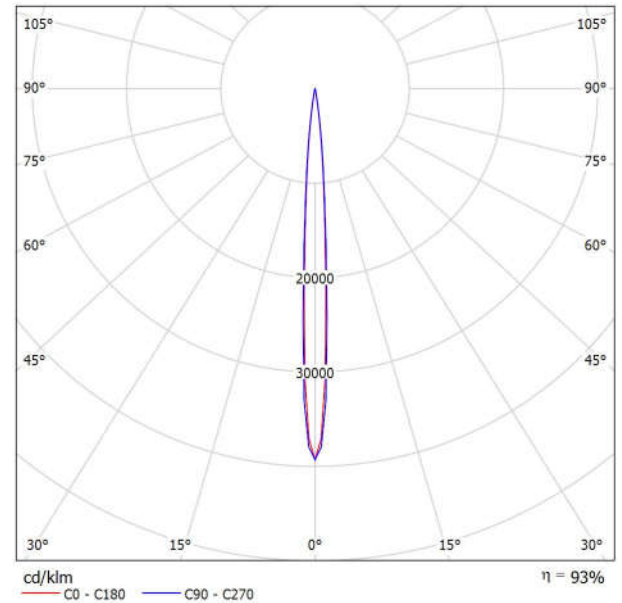

Luminous emittance 1:

Luminaire classification according to CIE: 100  
CIE flux code: 98 99 100 100 94

Griven Srl AL4992SPRW Ruby R RGBW Spot sym

Article No.: AL4992SPRW  
Luminous flux (Luminaire): 1478 lm  
Luminous flux (Lamps): 1581 lm  
Luminaire Wattage: 36.0 W  
Luminaire classification according to CIE: 100  
CIE flux code: 98 99 100 100 94  
Fitting: 1 x LED (Correction Factor 1.000).