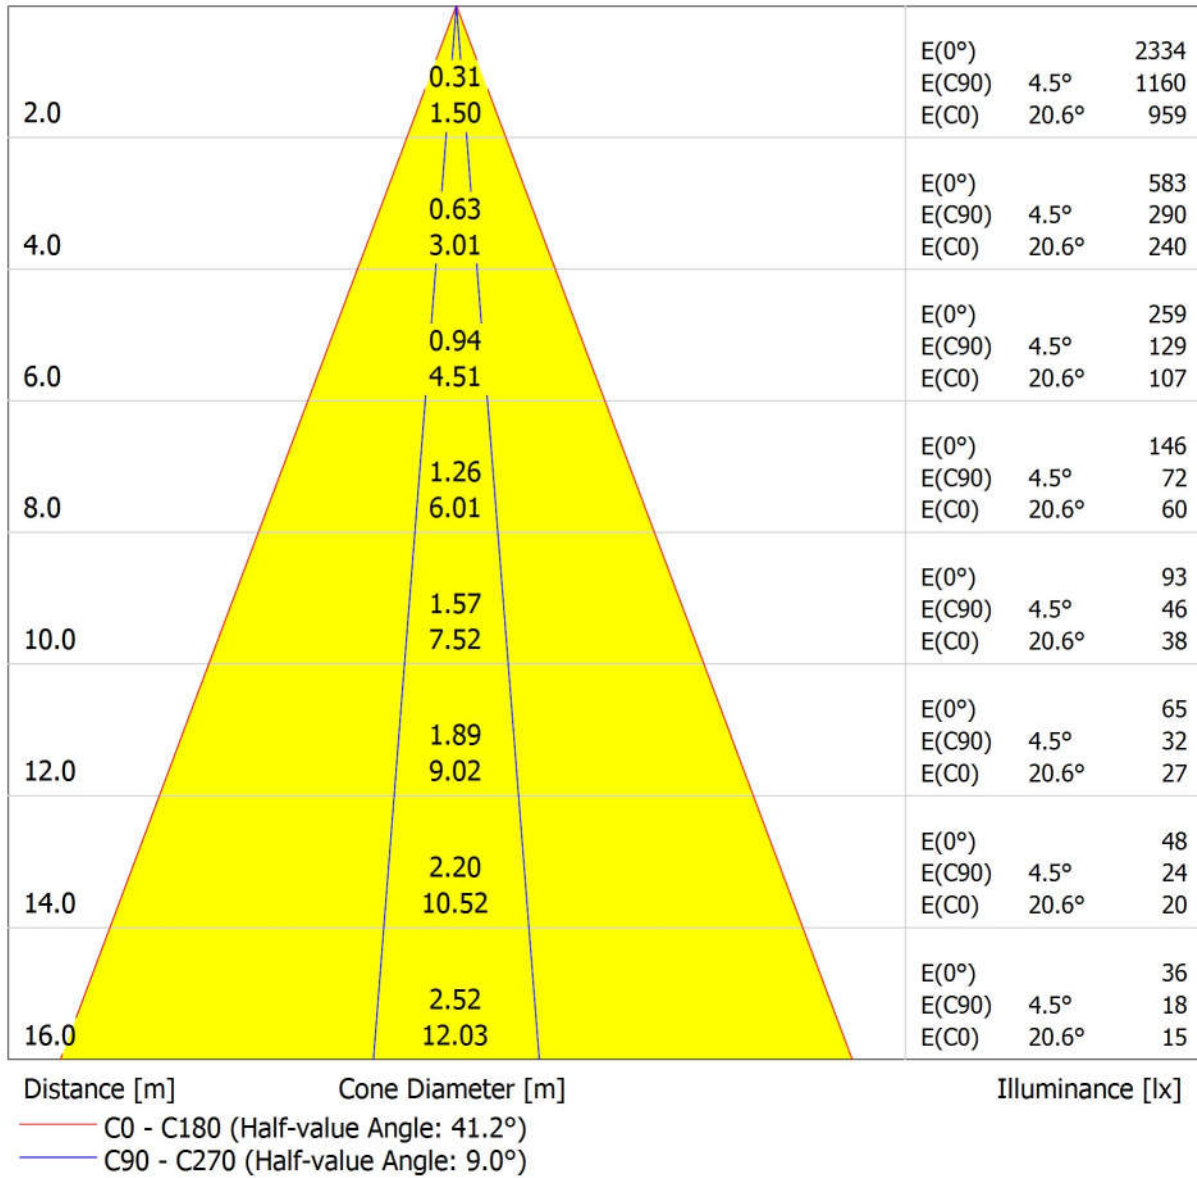

Griven S.r.l.
Via Bulgaria, 16
46042 Castel Goffredo, MN, Italy

Operator PR
Telephone 0376779483
Fax 0376779682
e-Mail griven@griven.com

Griven Srl AL4992ELRW Ruby R RGBW Elliptical sym / Cone Diagram

Luminaire: Griven Srl AL4992ELRW Ruby R RGBW Elliptical sym
Lamps: 1 x LED