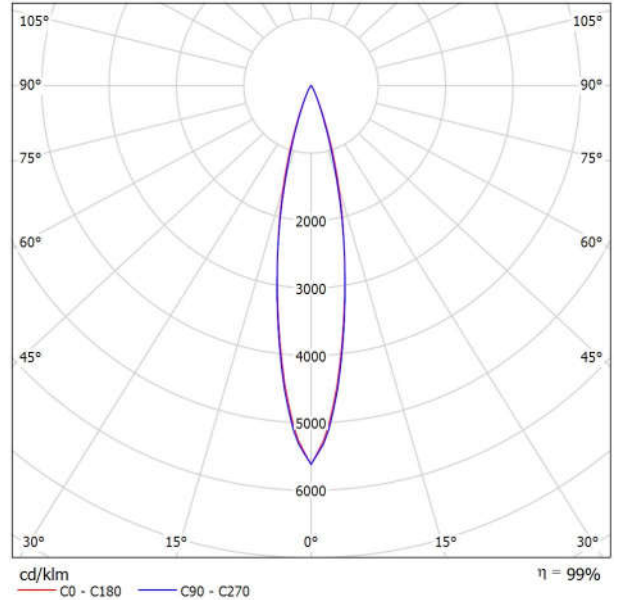

Griven S.r.l.
Via Bulgaria, 16
46042 Castel Goffredo, MN, Italy

Operator PR
Telephone 0376779483
Fax 0376779682
e-Mail griven@griven.com

Griven Srl AL4992MERW Ruby R RGBW Medium sym / Luminaire Data Sheet

Luminous emittance 1:

Luminaire classification according to CIE: 100
CIE flux code: 97 99 100 100 99

Griven Srl AL4992MERW Ruby R RGBW
Medium sym
Article No.: AL4992MERW
Luminous flux (Luminaire): 1401 lm
Luminous flux (Lamps): 1419 lm
Luminaire Wattage: 36.0 W
Luminaire classification according to CIE: 100
CIE flux code: 97 99 100 100 99
Fitting: 1 x LED (Correction Factor 1.000).

Featuring shallow recessed depth, RUBY R RGBW will unquestionably allow comfortable in-ground installation. Fitted with 20 RGBW LEDs, this newly engineered compact and versatile light fitting is a highly performing LED wall washer specifically designed for exterior recessed applications. IP67 rated, RUBY R RGBW is ideal for spot lighting and wall grazing owing to the wide selection of exchangeable optics groups available, ranging from spot aperture beams to wall wash distribution. The colour changer version is based on an efficient combination of strikingly powerful RGBW LEDs, that provides an unprecedented astonishing white light output quality plus a wider variety of intermediate colour hues, offer the maximum lighting design flexibility. The 2000 Kg deadweight load capacity makes this recessed fitting suitable for ground mounting applications even in vehicular areas.