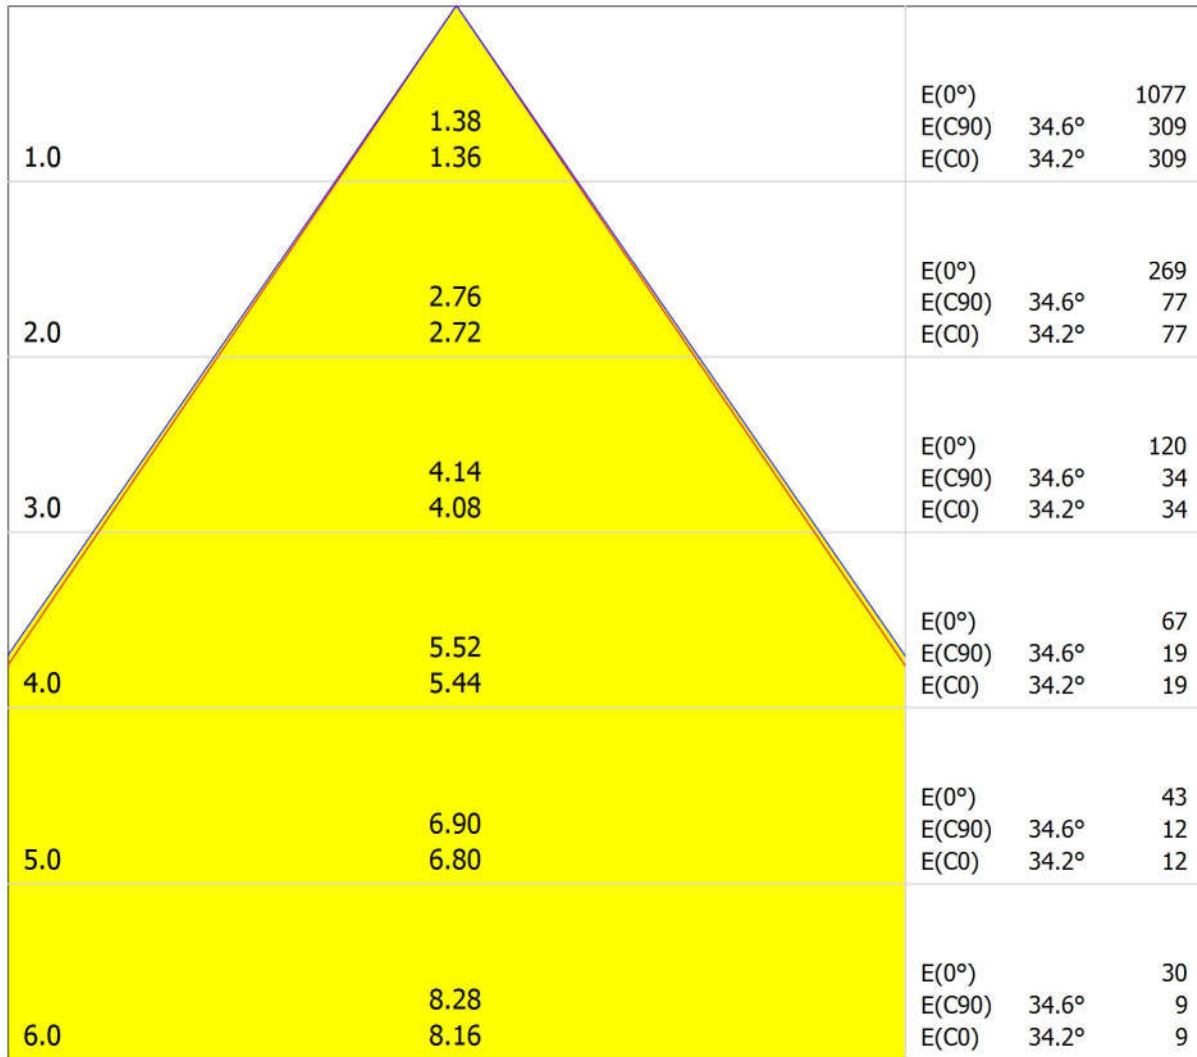

Griven S.r.l.
Via Bulgaria, 16
46042 Castel Goffredo, MN, Italy

Operator PR
Telephone 0376779483
Fax 0376779682
e-Mail griven@griven.com

Griven srl AL4992EWRW Ruby R RGBW Extrawide sym / Cone Diagram

Luminaire: Griven srl AL4992EWRW Ruby R RGBW Extrawide sym
Lamps: 1 x LED

Distance [m]   Cone Diameter [m]   Illuminance [lx]

- C0 - C180 (Half-value Angle: 68.4°)
- C90 - C270 (Half-value Angle: 69.2°)