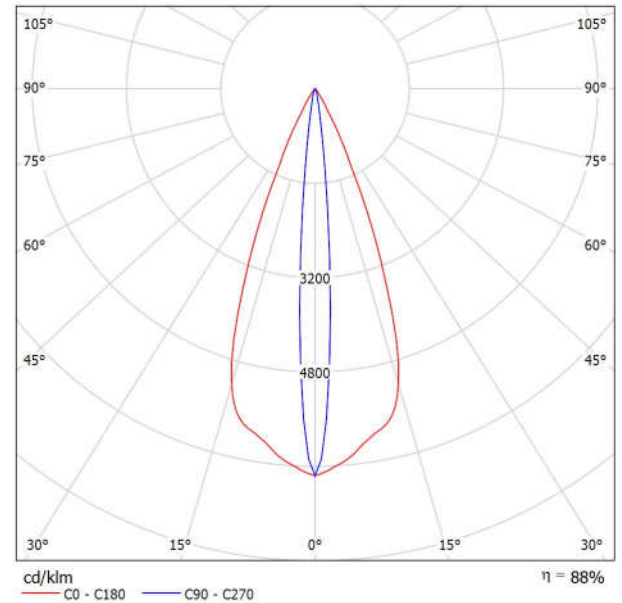

Griven S.r.l.
Via Bulgaria, 16
46042 Castel Goffredo, MN, Italy

Operator PR
Telephone 0376779483
Fax 0376779682
e-Mail griven@griven.com

Griven Srl AL4992ELRW Ruby R RGBW Elliptical sym / Luminaire Data Sheet

Luminous emittance 1:

Luminaire classification according to CIE: 100
CIE flux code: 97 99 100 100 88

Griven Srl AL4992ELRW Ruby R RGBW Elliptical sym

Article No.: AL4992ELRW

Luminous flux (Luminaire): 1247 lm

Luminous flux (Lamps): 1423 lm

Luminaire Wattage: 36.0 W

Luminaire classification according to CIE: 100

CIE flux code: 97 99 100 100 88

Fitting: 1 x LED (Correction Factor 1.000).

Featuring shallow recessed depth, RUBY R RGBW will unquestionably allow comfortable in-ground installation. Fitted with 20 RGBW LEDs, this newly engineered compact and versatile light fitting is a highly performing LED wall washer specifically designed for exterior recessed applications. IP67 rated, RUBY R RGBW is ideal for spot lighting and wall grazing owing to the wide selection of exchangeable optics groups available, ranging from spot aperture beams to wall wash distribution. The colour changer version is based on an efficient combination of strikingly powerful RGBW LEDs, that provides an unprecedented astonishing white light output quality plus a wider variety of intermediate colour hues, offer the maximum lighting design flexibility. The 2000 Kg deadweight load capacity makes this recessed fitting suitable for ground mounting applications even in vehicular areas.