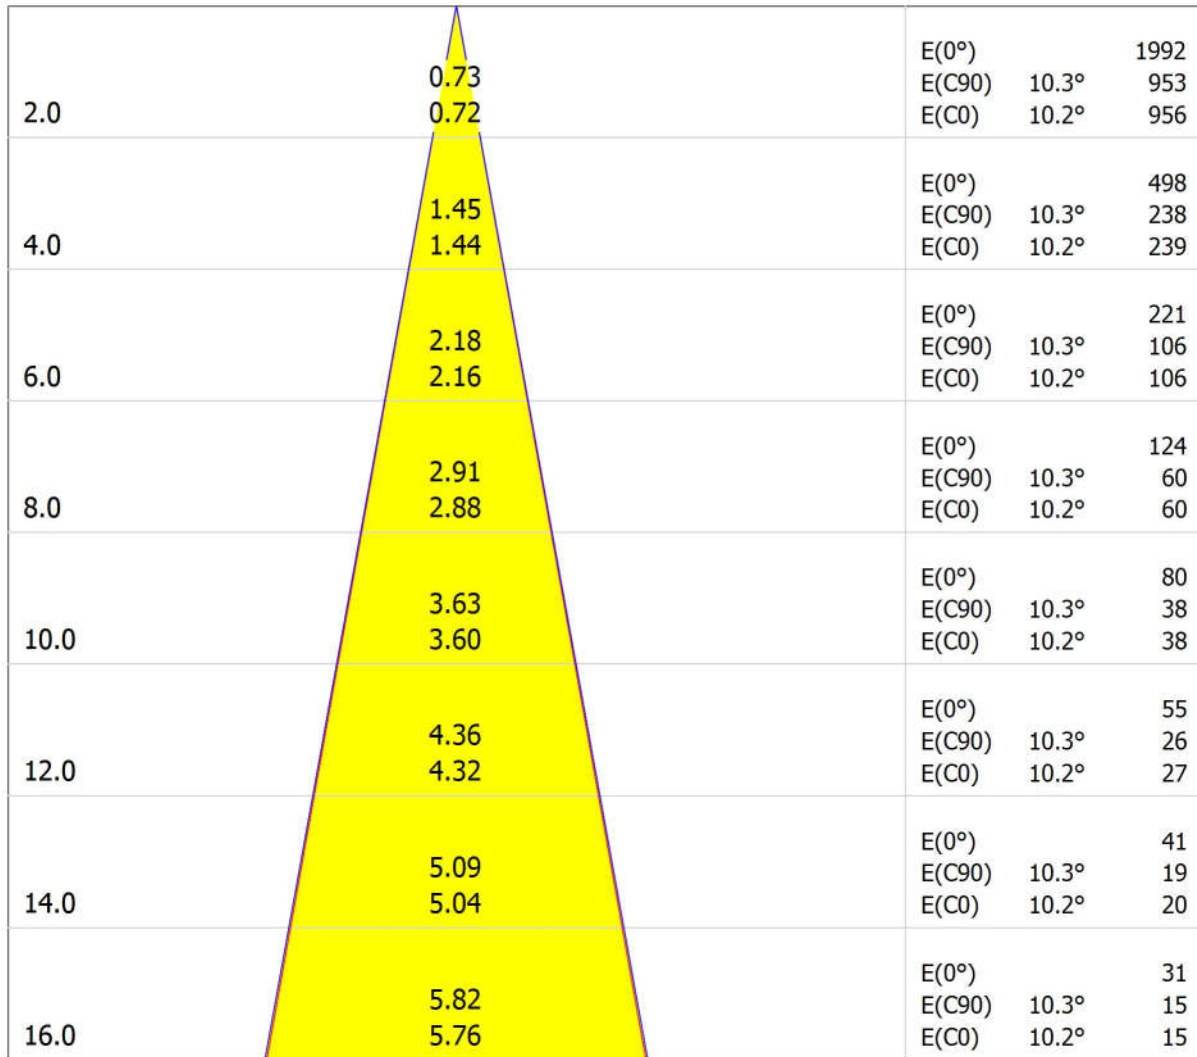

Griven S.r.l.
Via Bulgaria, 16
46042 Castel Goffredo, MN, Italy

Operator PR
Telephone 0376779483
Fax 0376779682
e-Mail griven@griven.com

Griven Srl AL4992MERW Ruby R RGBW Medium sym / Cone Diagram

Luminaire: Griven Srl AL4992MERW Ruby R RGBW Medium sym
Lamps: 1 x LED

Distance [m]   Cone Diameter [m]   Illuminance [lx]

- C0 - C180 (Half-value Angle: 20.4°)
- C90 - C270 (Half-value Angle: 20.6°)