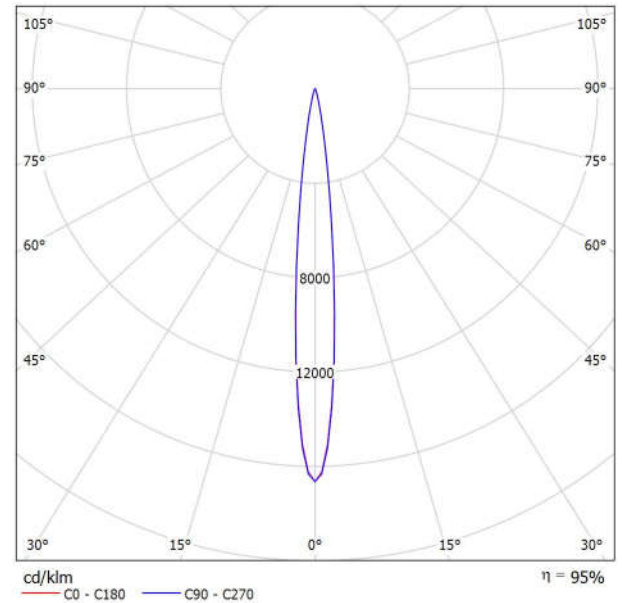

Griven S.r.l.
Via Bulgaria, 16
46042 Castel Goffredo, MN, Italy

Operator PR
Telephone 0376779483
Fax 0376779682
e-Mail griven@griven.com

Griven Srl AL4992NARW Ruby R RGBW Narrow sym / Luminaire Data Sheet

Luminous emittance 1:

Luminaire classification according to CIE: 100
CIE flux code: 98 99 100 100 96

Griven Srl AL4992NARW Ruby R RGBW Narrow sym

Article No.: AL4992NARW

Luminous flux (Luminaire): 1474 lm

Luminous flux (Lamps): 1545 lm

Luminaire Wattage: 36.0 W

Luminaire classification according to CIE: 100

CIE flux code: 98 99 100 100 96

Fitting: 1 x LED (Correction Factor 1.000).

Featuring shallow recessed depth, RUBY R RGBW will unquestionably allow comfortable in-ground installation. Fitted with 20 RGBW LEDs, this newly engineered compact and versatile light fitting is a highly performing LED wall washer specifically designed for exterior recessed applications. IP67 rated, RUBY R RGBW is ideal for spot lighting and wall grazing owing to the wide selection of exchangeable optics groups available, ranging from spot aperture beams to wall wash distribution. The colour changer version is based on an efficient combination of strikingly powerful RGBW LEDs, that provides an unprecedented astonishing white light output quality plus a wider variety of intermediate colour hues, offer the maximum lighting design flexibility. The 2000 Kg deadweight load capacity makes this recessed fitting suitable for ground mounting applications even in vehicular areas.