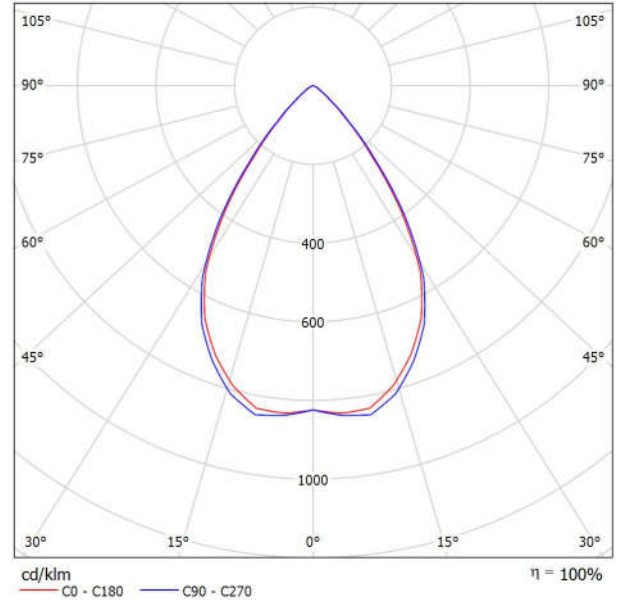

## Griven srl AL4992EWRW Ruby R RGBW Extrawide sym / Luminaire Data Sheet

Luminous emittance 1:

Luminaire classification according to CIE: 100  
CIE flux code: 88 99 100 100 100

Griven srl AL4992EWRW Ruby R RGBW  
Extrawide sym  
Article No.: AL4992EWRW  
Luminous flux (Luminaire): 1302 lm  
Luminous flux (Lamps): 1307 lm  
Luminaire Wattage: 36.0 W  
Luminaire classification according to CIE: 100  
CIE flux code: 88 99 100 100 100  
Fitting: 1 x LED (Correction Factor 1.000).