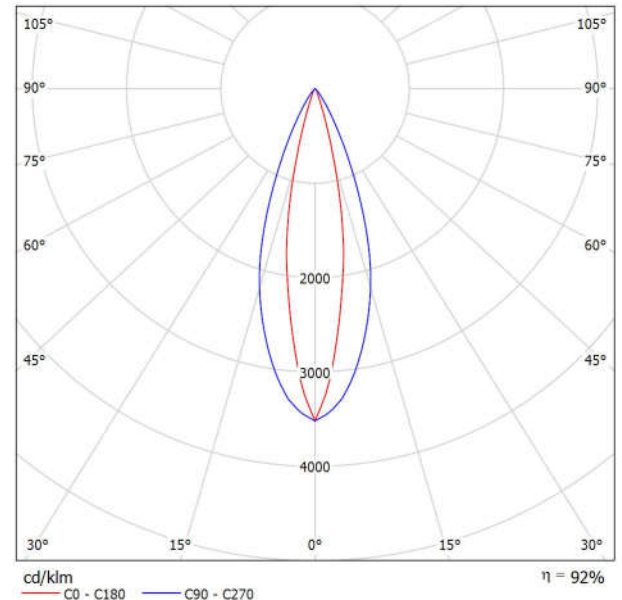

**Griven Srl AL4992WLRW Ruby R RGBW Elliptical Wide sym / Luminaire Data Sheet**

Luminous emittance 1:

Luminaire classification according to CIE: 100  
CIE flux code: 97 99 100 100 92

Griven Srl AL4992WLRW Ruby R RGBW  
Elliptical Wide sym  
Article No.: AL4992WLRW  
Luminous flux (Luminaire): 1179 lm  
Luminous flux (Lamps): 1281 lm  
Luminaire Wattage: 36.0 W  
Luminaire classification according to CIE: 100  
CIE flux code: 97 99 100 100 92  
Fitting: 1 x LED (Correction Factor 1.000).