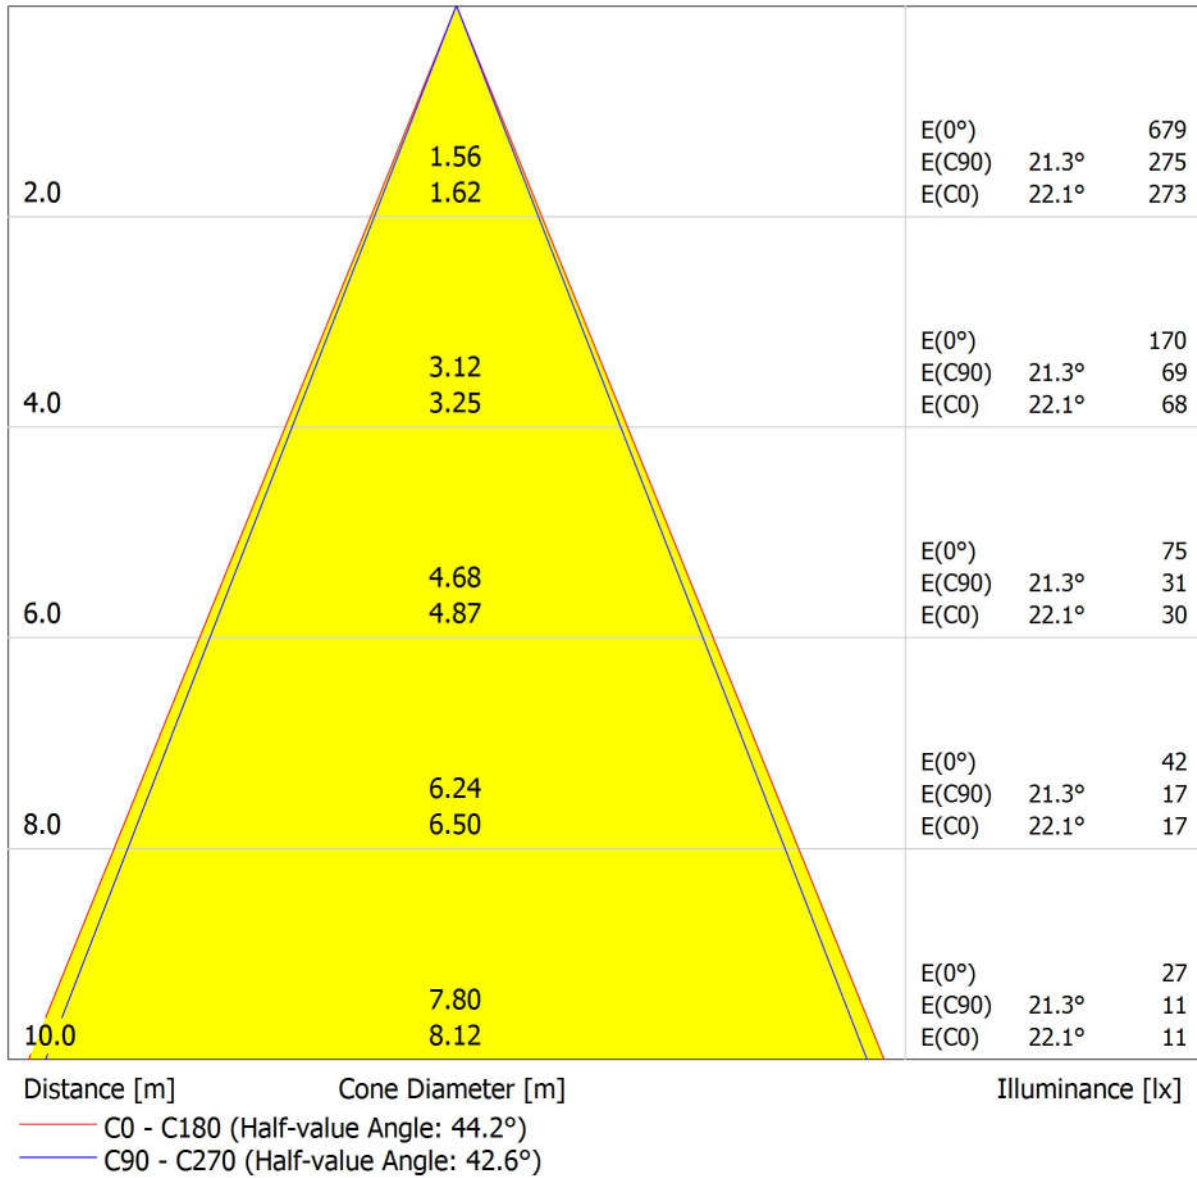

Griven S.r.l.
Via Bulgaria, 16
46042 Castel Goffredo, MN, Italy

Operator PR
Telephone 0376779483
Fax 0376779682
e-Mail griven@griven.com

Griven Srl AL4992WIRW Ruby R RGBW Wide sym / Cone Diagram

Luminaire: Griven Srl AL4992WIRW Ruby R RGBW Wide sym
Lamps: 1 x LED