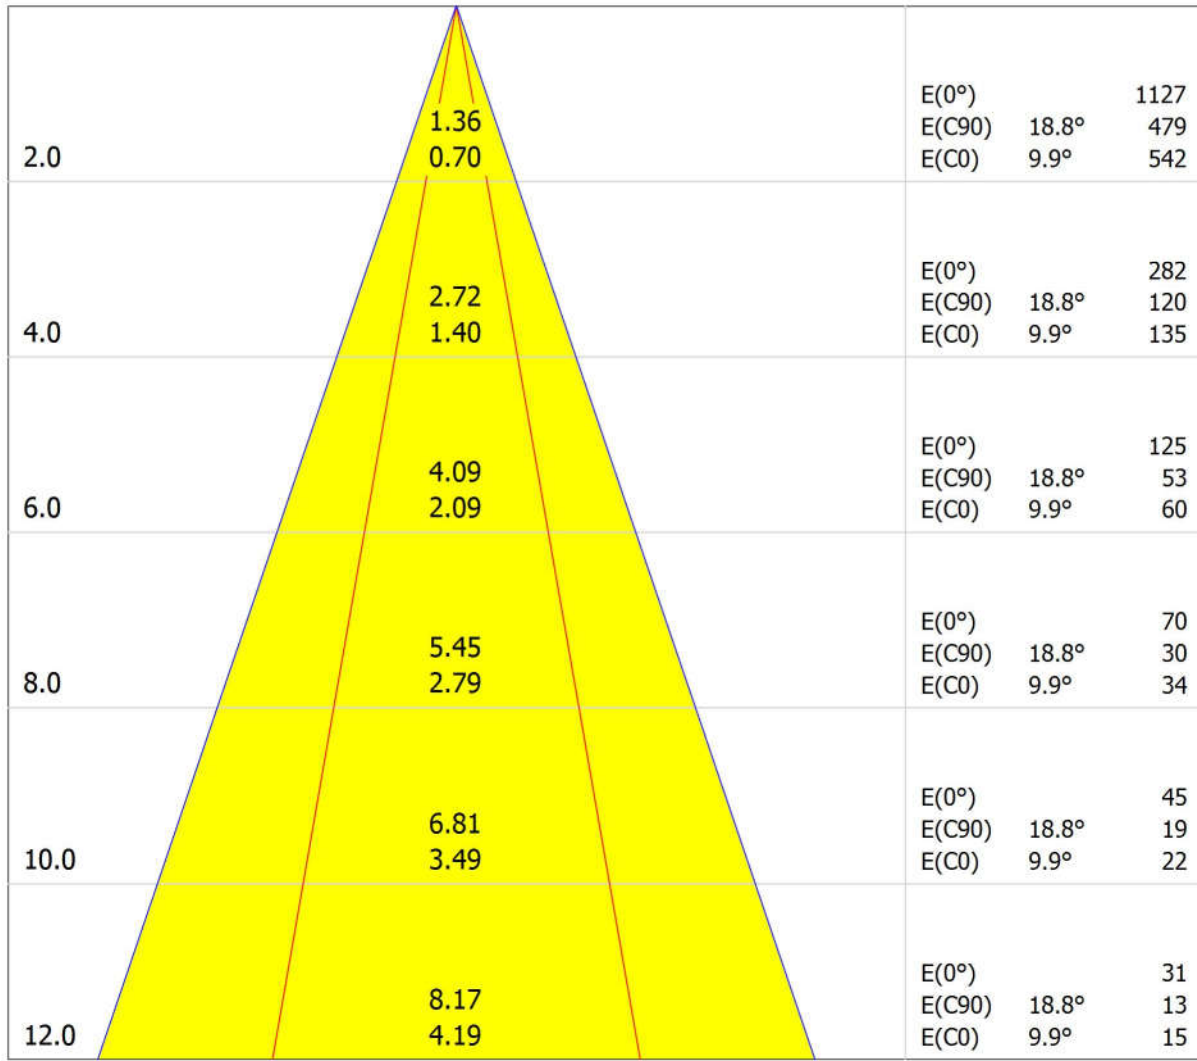

**Griven Srl AL4992WLRW Ruby R RGBW Elliptical Wide sym / Luminaire Data Sheet**

Luminous emittance 1:

Luminaire classification according to CIE: 100  
CIE flux code: 97 99 100 100 92

Griven Srl AL4992WLRW Ruby R RGBW  
Elliptical Wide sym  
Article No.: AL4992WLRW  
Luminous flux (Luminaire): 1179 lm  
Luminous flux (Lamps): 1281 lm  
Luminaire Wattage: 36.0 W  
Luminaire classification according to CIE: 100  
CIE flux code: 97 99 100 100 92  
Fitting: 1 x LED (Correction Factor 1.000).

Luminaire: Griven Srl AL4992WLRW Ruby R RGBW Elliptical Wide sym  
Lamps: 1 x LED

Distance [m]                      Cone Diameter [m]                      Illuminance [lx]

- C0 - C180 (Half-value Angle: 19.8°)
- C90 - C270 (Half-value Angle: 37.6°)