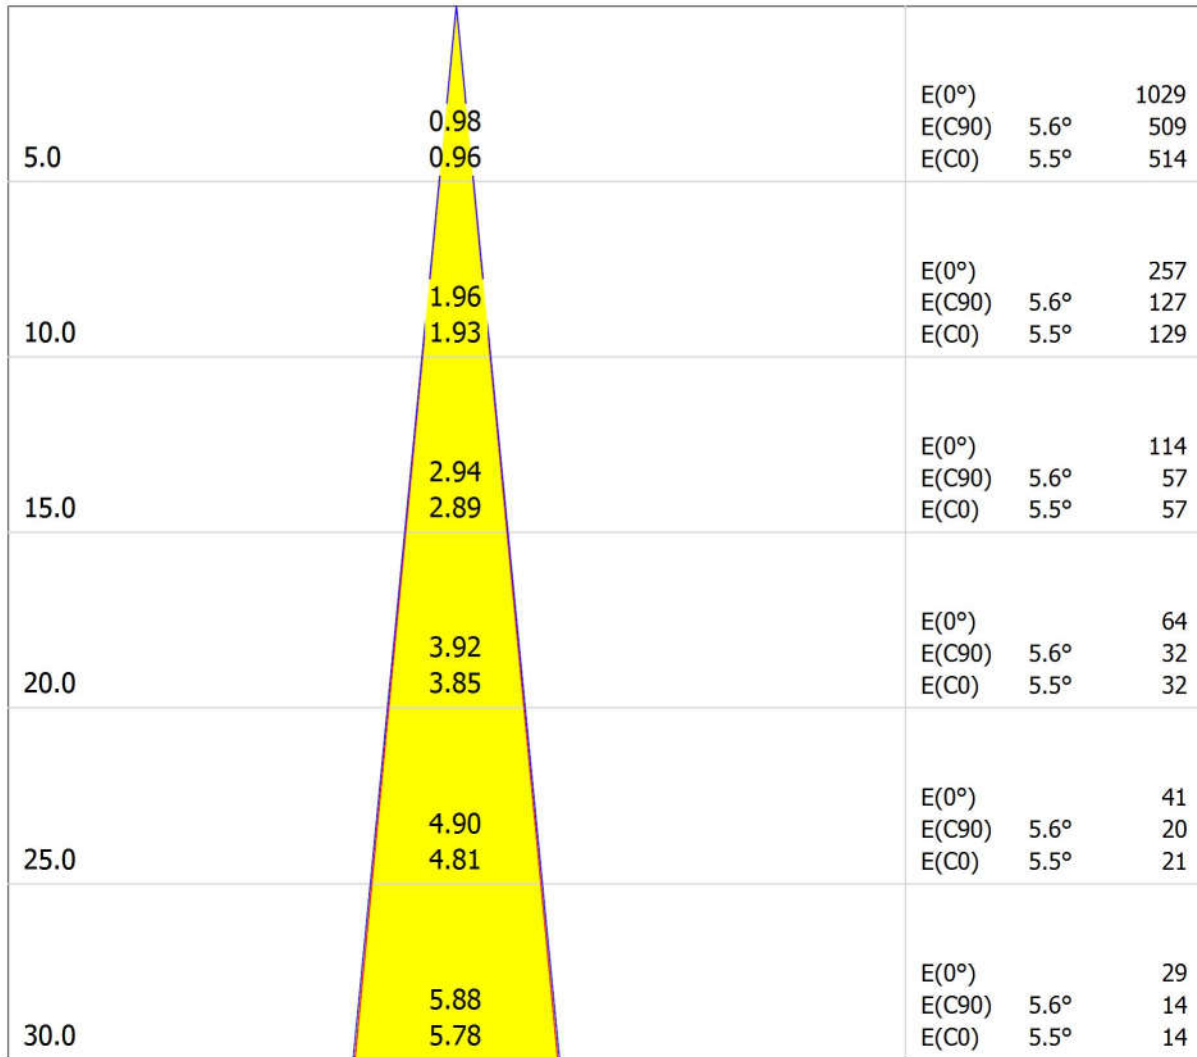

Griven S.r.l.
Via Bulgaria, 16
46042 Castel Goffredo, MN, Italy

Operator PR
Telephone 0376779483
Fax 0376779682
e-Mail griven@griven.com

Griven Srl AL4992NARW Ruby R RGBW Narrow sym / Cone Diagram

Luminaire: Griven Srl AL4992NARW Ruby R RGBW Narrow sym
Lamps: 1 x LED

Distance [m]   Cone Diameter [m]   Illuminance [lx]

- C0 - C180 (Half-value Angle: 11.0°)
- C90 - C270 (Half-value Angle: 11.2°)