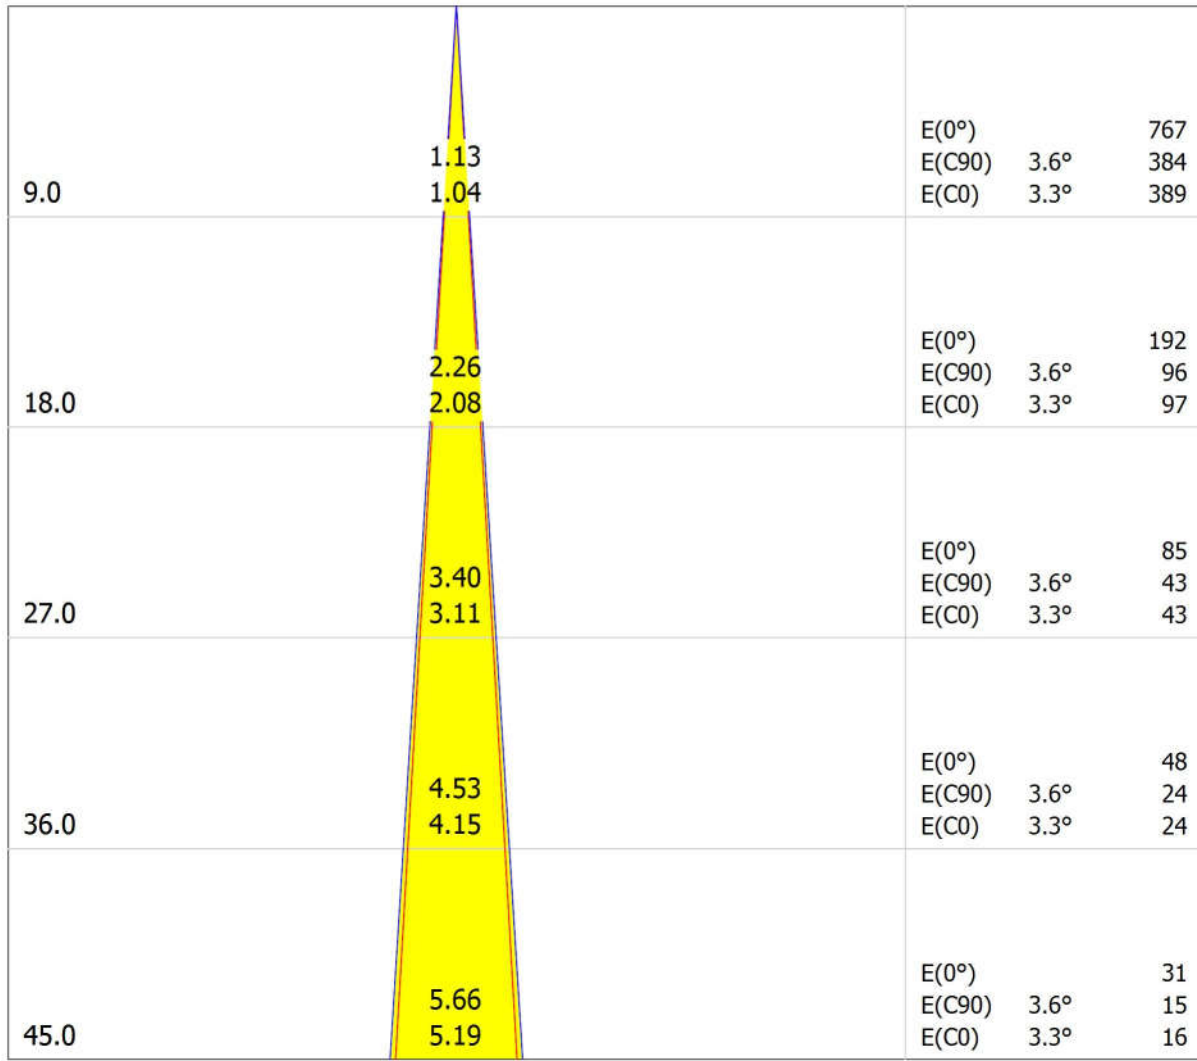

Griven S.r.l.
Via Bulgaria, 16
46042 Castel Goffredo, MN, Italy

Operator PR
Telephone 0376779483
Fax 0376779682
e-Mail griven@griven.com

Griven Srl AL4992SPRW Ruby R RGBW Spot sym / Cone Diagram

Luminaire: Griven Srl AL4992SPRW Ruby R RGBW Spot sym
Lamps: 1 x LED

Distance [m]   Cone Diameter [m]   Illuminance [lx]

- C0 - C180 (Half-value Angle: 6.6°)
- C90 - C270 (Half-value Angle: 7.2°)