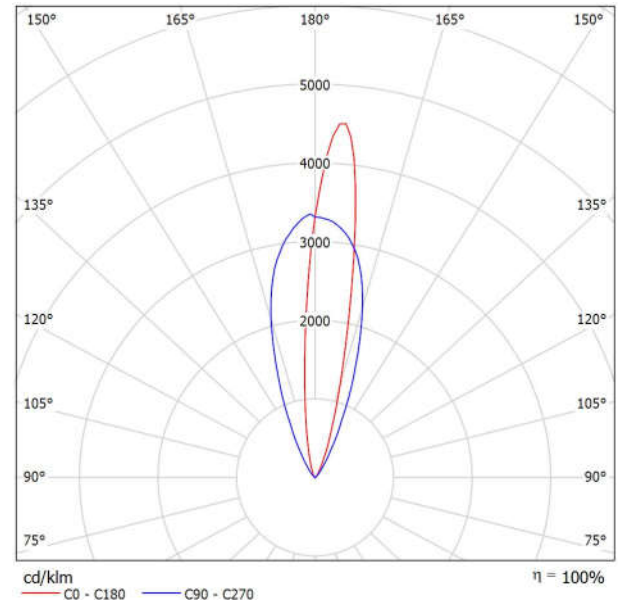

Griven S.r.l.
Via Bulgaria, 16
46042 Castel Goffredo, MN, Italy

Operator PR
Telephone 0376779483
Fax 0376779682
e-Mail griven@griven.com

Griven srl AL4992WWRW Ruby R RGBW Wall Wash / Luminaire Data Sheet

Luminous emittance 1:

Luminaire classification according to CIE: 0
CIE flux code: 00 00 03 00 100

Griven srl AL4992WWRW Ruby R RGBW Wall Wash

Article No.: AL4992WWRW

Luminous flux (Luminaire): 1355 lm

Luminous flux (Lamps): 1361 lm

Luminaire Wattage: 36.0 W

Luminaire classification according to CIE: 0

CIE flux code: 00 00 03 00 100

Fitting: 1 x LED (Correction Factor 1.000).

Featuring shallow recessed depth, RUBY R RGBW will unquestionably allow comfortable in-ground installation. Fitted with 20 RGBW LEDs, this newly engineered compact and versatile light fitting is a highly performing LED wall washer specifically designed for exterior recessed applications. IP67 rated, RUBY R RGBW is ideal for spot lighting and wall grazing owing to the wide selection of exchangeable optics groups available, ranging from spot aperture beams to wall wash distribution. The colour changer version is based on an efficient combination of strikingly powerful RGBW LEDs, that provides an unprecedented astonishing white light output quality plus a wider variety of intermediate colour hues, offer the maximum lighting design flexibility. The 2000 Kg deadweight load capacity makes this recessed fitting suitable for ground mounting applications even in vehicular areas.