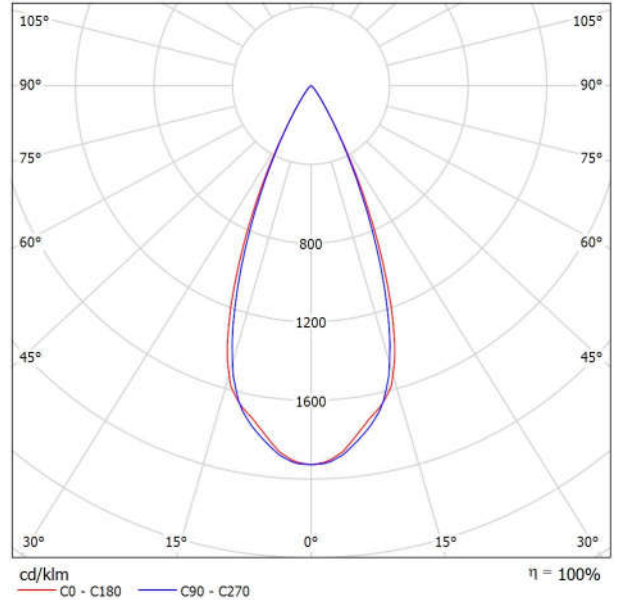

Griven S.r.l.
Via Bulgaria, 16
46042 Castel Goffredo, MN, Italy

Operator PR
Telephone 0376779483
Fax 0376779682
e-Mail griven@griven.com

Griven Srl AL4992WIRW Ruby R RGBW Wide sym / Luminaire Data Sheet

Luminous emittance 1:

Luminaire classification according to CIE: 100
CIE flux code: 97 99 100 100 100

Griven Srl AL4992WIRW Ruby R RGBW Wide sym

Article No.: AL4992WIRW

Luminous flux (Luminaire): 1413 lm

Luminous flux (Lamps): 1410 lm

Luminaire Wattage: 36.0 W

Luminaire classification according to CIE: 100

CIE flux code: 97 99 100 100 100

Fitting: 1 x LED (Correction Factor 1.000).

Featuring shallow recessed depth, RUBY R RGBW will unquestionably allow comfortable in-ground installation. Fitted with 20 RGBW LEDs, this newly engineered compact and versatile light fitting is a highly performing LED wall washer specifically designed for exterior recessed applications. IP67 rated, RUBY R RGBW is ideal for spot lighting and wall grazing owing to the wide selection of exchangeable optics groups available, ranging from spot aperture beams to wall wash distribution. The colour changer version is based on an efficient combination of strikingly powerful RGBW LEDs, that provides an unprecedented astonishing white light output quality plus a wider variety of intermediate colour hues, offer the maximum lighting design flexibility. The 2000 Kg deadweight load capacity makes this recessed fitting suitable for ground mounting applications even in vehicular areas.