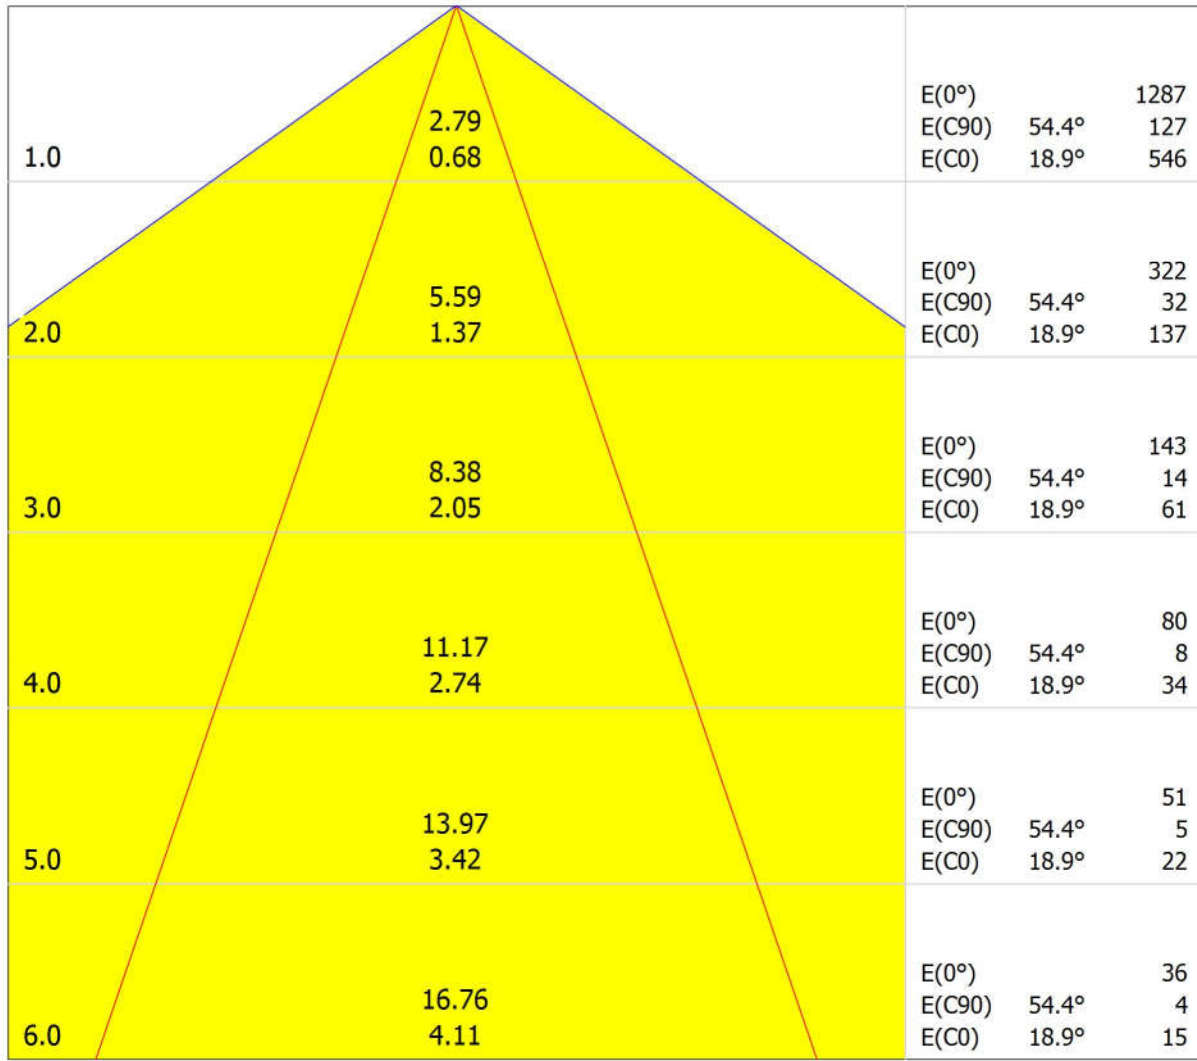

Griven Srl AL3553 Parade S-RGBW-40 R Elliptical Wide sym / Luminaire Data Sheet

Luminous emittance 1:

Luminaire classification according to CIE: 100
CIE flux code: 70 93 99 100 96

Griven Srl AL3553 Parade S RGBW 40 R
Elliptical Wide sym
Article No.: AL3553
Luminous flux (Luminaire): 1473 lm
Luminous flux (Lamps): 1532 lm
Luminaire Wattage: 49.0 W
Luminaire classification according to CIE: 100
CIE flux code: 70 93 99 100 96
Fitting: 1 x CREE XP E (Correction Factor 1.000).

Luminaire: Griven Srl AL3553 Parade S-RGBW-40 R Elliptical Wide sym
Lamps: 1 x CREE XP-E

Distance [m] Cone Diameter [m] Illuminance [lx]

— C0 - C180 (Half-value Angle: 37.8°)
— C90 - C270 (Half-value Angle: 108.8°)