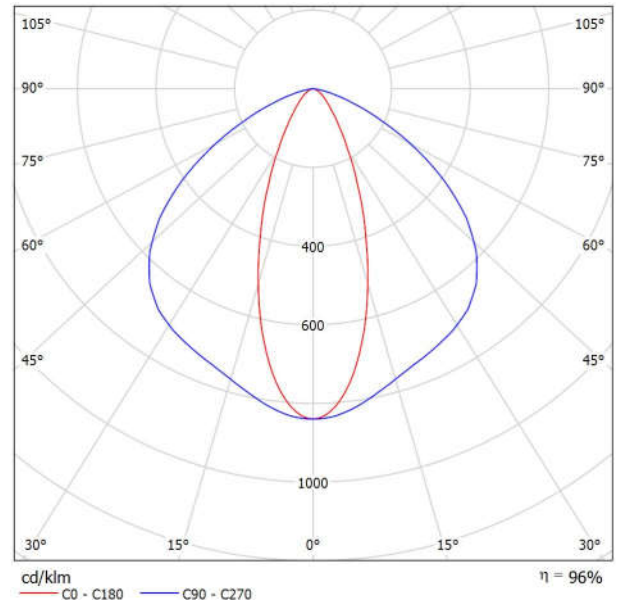

Griven Srl AL3553 Parade S-RGBW-40 R Elliptical Wide sym / Luminaire Data Sheet

Luminous emittance 1:

Luminaire classification according to CIE: 100
CIE flux code: 70 93 99 100 96

Griven Srl AL3553 Parade S RGBW 40 R
Elliptical Wide sym
Article No.: AL3553
Luminous flux (Luminaire): 1473 lm
Luminous flux (Lamps): 1532 lm
Luminaire Wattage: 49.0 W
Luminaire classification according to CIE: 100
CIE flux code: 70 93 99 100 96
Fitting: 1 x CREE XP E (Correction Factor 1.000).