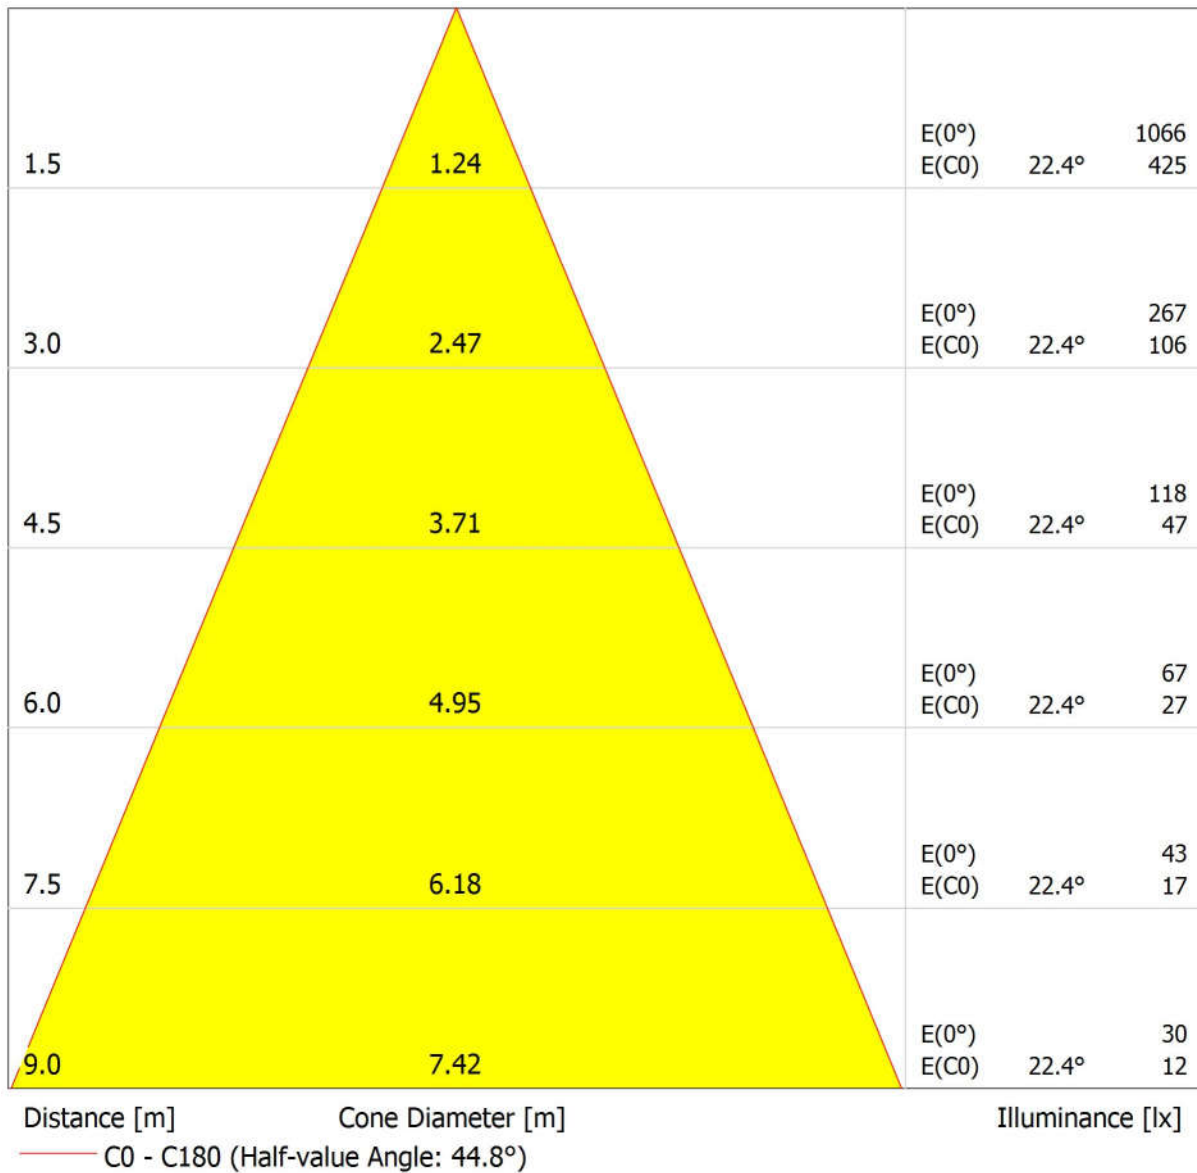

Griven S.r.l.
Via Bulgaria, 16
46042 Castel Goffredo, MN, Italy

Operator PR
Telephone 0376779483
Fax 0376779682
e-Mail griven@griven.com

Griven Srl AL3551 Parade S-RGBW-40 R Wide sym / Cone Diagram

Luminaire: Griven Srl AL3551 Parade S-RGBW-40 R Wide sym
Lamps: 1 x CREE XP-E