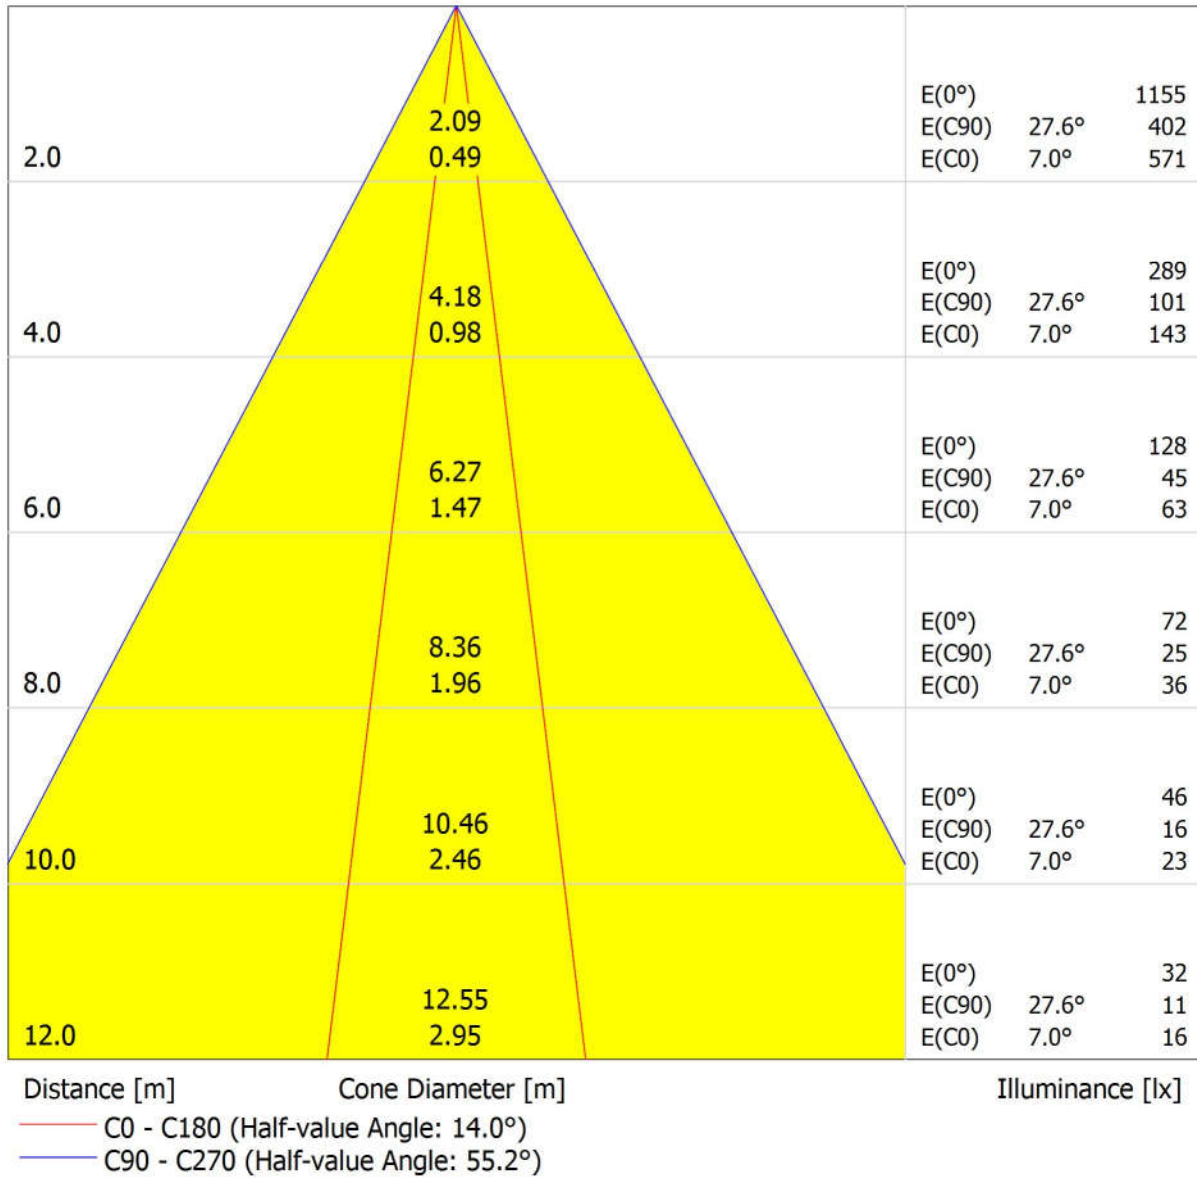

Griven S.r.l.
Via Bulgaria, 16
46042 Castel Goffredo, MN, Italy

Operator PR
Telephone 0376779483
Fax 0376779682
e-Mail griven@griven.com

Griven Srl AL3552 Parade S-RGBW-40 R Elliptical sym / Cone Diagram

Luminaire: Griven Srl AL3552 Parade S-RGBW-40 R Elliptical sym
Lamps: 1 x CREE XP-E