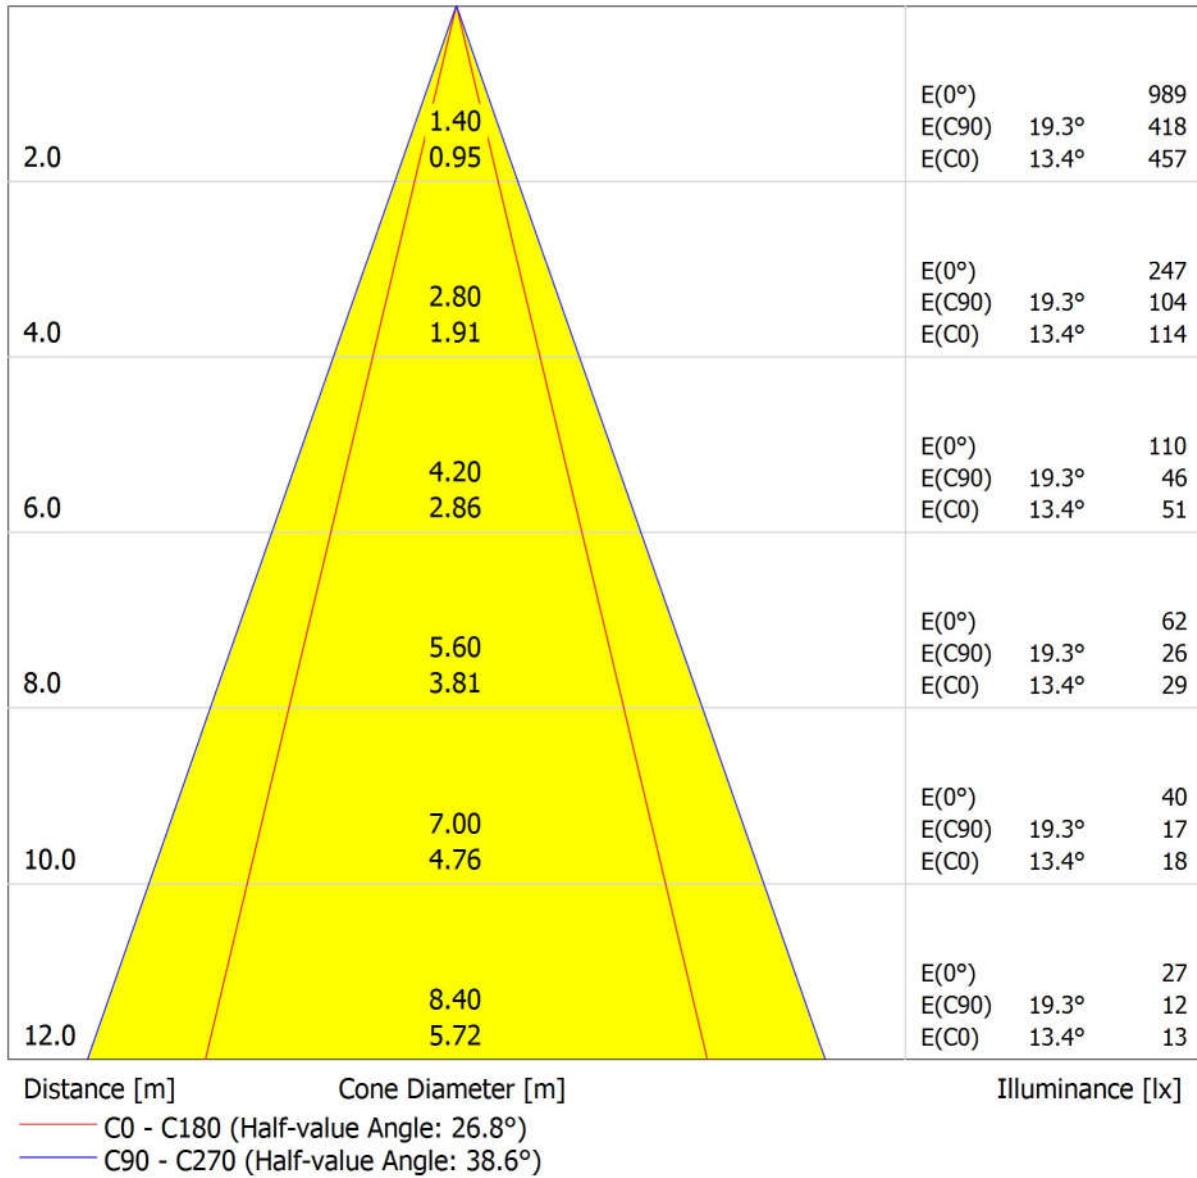

Griven S.r.l.
Via Bulgaria, 16
46042 Castel Goffredo, MN, Italy

Operator PR
Telephone 0376779483
Fax 0376779682
e-Mail griven@griven.com

Griven Srl AL3550 Parade S-RGBW-40 R Medium sym / Cone Diagram

Luminaire: Griven Srl AL3550 Parade S-RGBW-40 R Medium sym
Lamps: 1 x CREE XP-E