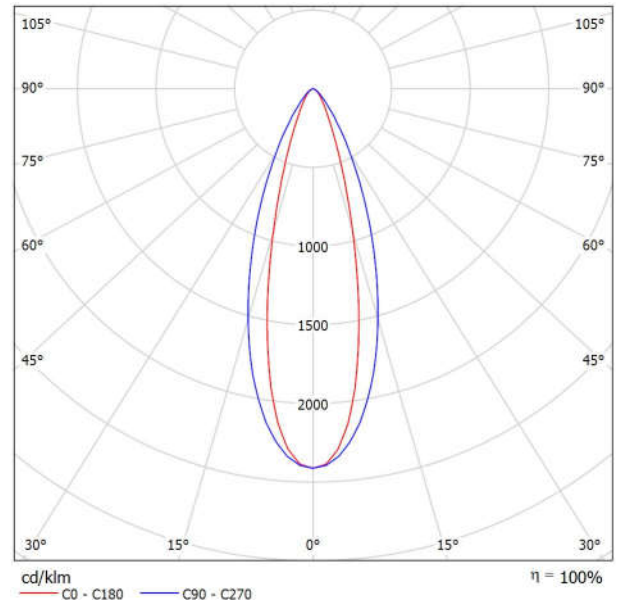

Luminous emittance 1:

Luminaire classification according to CIE: 100
CIE flux code: 90 97 100 100 101

Griven Srl AL3550 Parade S-RGBW-40 R
Medium sym
Article No.: AL3550

Luminous flux (Luminaire): 1647 lm
Luminous flux (Lamps): 1641 lm
Luminaire Wattage: 49.0 W
Luminaire classification according to CIE: 100
CIE flux code: 90 97 100 100 101
Fitting: 1 x CREE XP-E (Correction Factor 1.000).