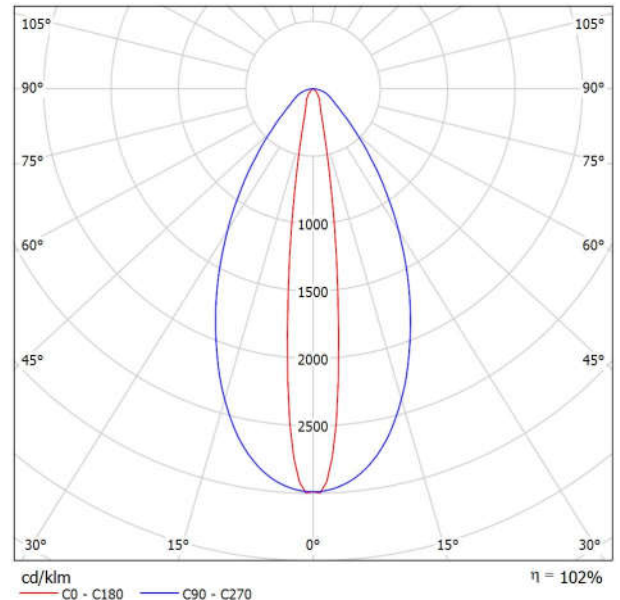

Luminous emittance 1:

Luminaire classification according to CIE: 100
CIE flux code: 85 96 99 100 102

Griven Srl AL3552 Parade S-RGBW-40 R
Elliptical sym
Article No.: AL3552

Luminous flux (Luminaire): 1576 lm
Luminous flux (Lamps): 1546 lm
Luminaire Wattage: 49.0 W
Luminaire classification according to CIE: 100
CIE flux code: 85 96 99 100 102
Fitting: 1 x CREE XP-E (Correction Factor 1.000).