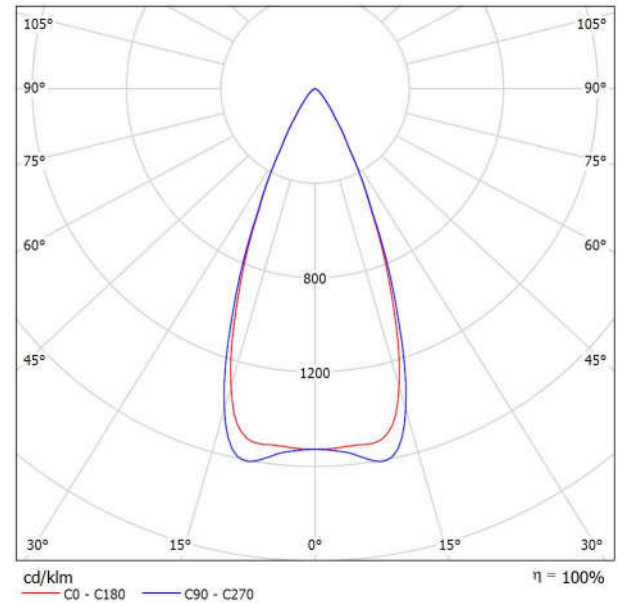

Griven S.r.l.
Via Bulgaria, 16
46042 Castel Goffredo, MN, Italy

Operator PR
Telephone 0376779483
Fax 0376779682
e-Mail griven@griven.com

Griven Srl AL3551 Parade S-RGBW-40 R Wide sym / Luminaire Data Sheet

Luminous emittance 1:

Luminaire classification according to CIE: 100
CIE flux code: 93 99 100 100 100

Griven Srl AL3551 Parade S RGBW 40 R Wide sym
Article No.: AL3551
Luminous flux (Luminaire): 1564 lm
Luminous flux (Lamps): 1571 lm
Luminaire Wattage: 49.0 W
Luminaire classification according to CIE: 100
CIE flux code: 93 99 100 100 100
Fitting: 1 x CREE XP E (Correction Factor 1.000).

PARADE S-RGBW-40 RECESSED is a modular, super flux, high luminance recessed linear LED module that, featuring an IP67 weather protection along with a compact size and a light weight manageability, can be installed in-ground for use in pedestrian areas. A truly comfortable set up is guaranteed by the total absence of external power supply box requirement. Fitted with 40 LEDs grouped in clusters of 4 LEDs each, this recessed bar delivers superb output and real uniform colour coverage purposely on close-up installations. The combination of RGBW LEDs featured and the photometric distribution efficiency offer an unprecedented astonishing white light output quality, as well as a wider variety of intermediate colour hues.