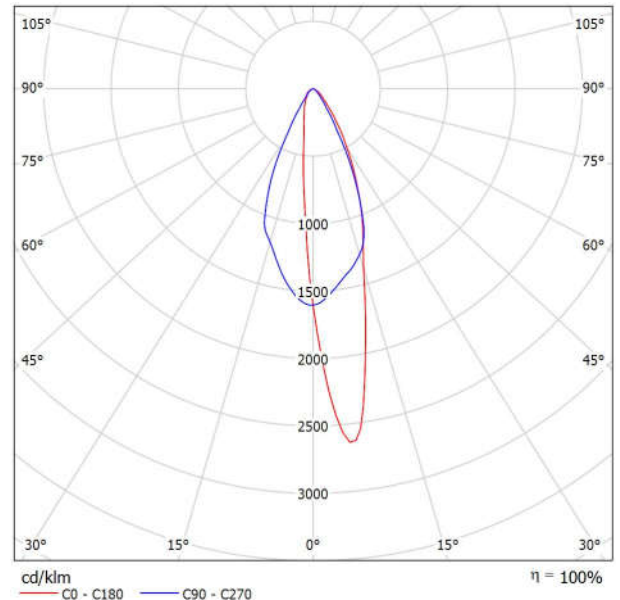

Griven S.r.l.
Via Bulgaria, 16
46042 Castel Goffredo, MN, Italy

Operator PR
Telephone 0376779483
Fax 0376779682
e-Mail griven@griven.com

Griven Srl AL3554 Parade S-RGBW-40 R Wall Wash / Luminaire Data Sheet

Luminous emittance 1:

Luminaire classification according to CIE: 100
CIE flux code: 88 98 100 100 100

Griven Srl AL3554 Parade S RGBW 40 R Wall
Wash

Article No.: AL3554

Luminous flux (Luminaire): 1547 lm

Luminous flux (Lamps): 1554 lm

Luminaire Wattage: 49.0 W

Luminaire classification according to CIE: 100

CIE flux code: 88 98 100 100 100

Fitting: 1 x CREE XP E (Correction Factor 1.000).

PARADE S-RGBW-40 RECESSED is a modular, super flux, high luminance recessed linear LED module that, featuring an IP67 weather protection along with a compact size and a light weight manageability, can be installed in-ground for use in pedestrian areas. A truly comfortable set up is guaranteed by the total absence of external power supply box requirement. Fitted with 40 LEDs grouped in clusters of 4 LEDs each, this recessed bar delivers superb output and real uniform colour coverage purposely on close-up installations. The combination of RGBW LEDs featured and the photometric distribution efficiency offer an unprecedented astonishing white light output quality, as well as a wider variety of intermediate colour hues.