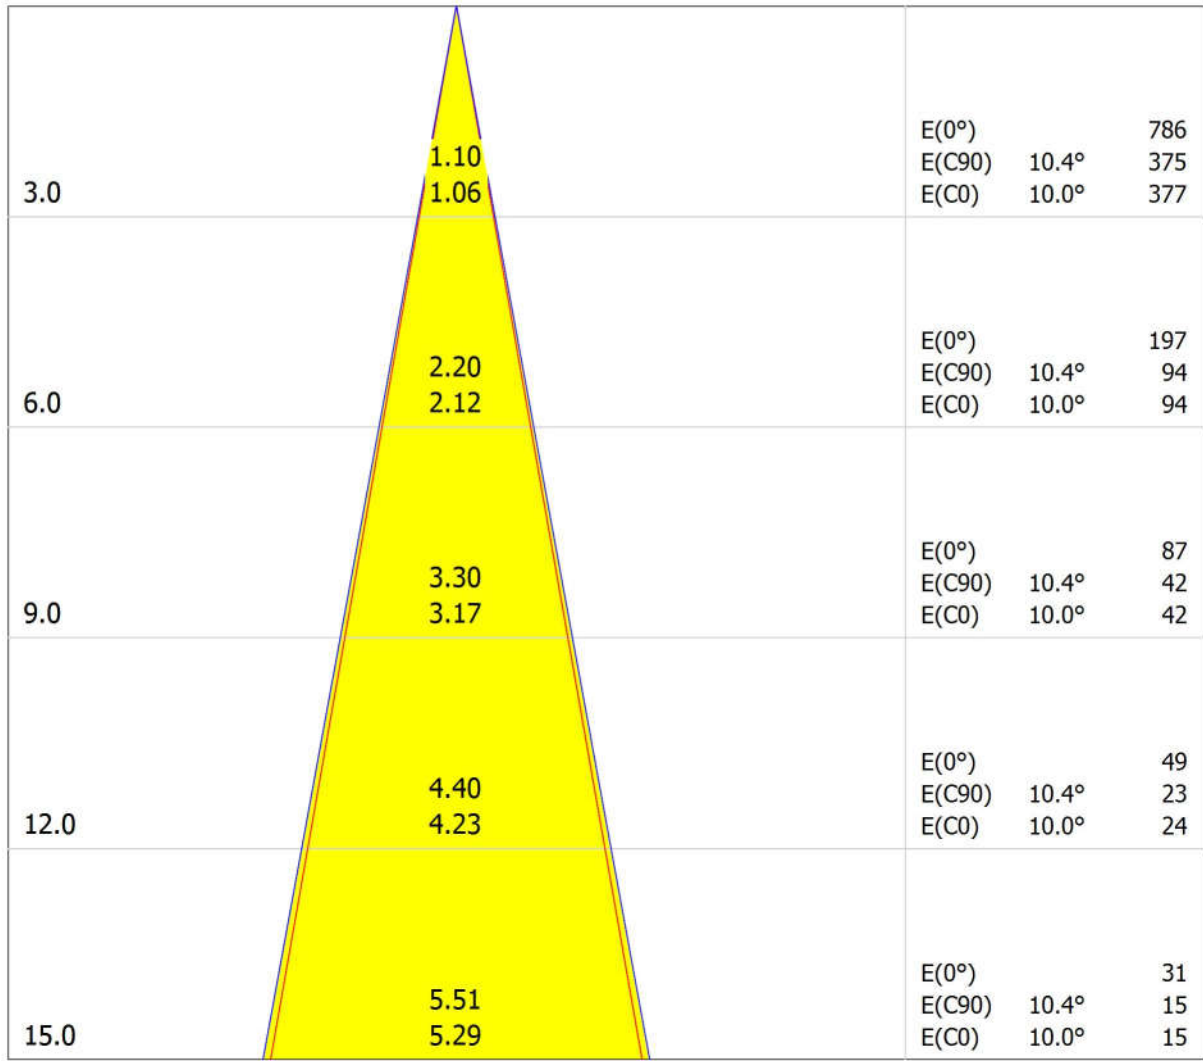

Griven S.r.l.
Via Bulgaria, 16
46042 Castel Goffredo, MN, Italy

Operator PR
Telephone 0376779483
Fax 0376779682
e-Mail griven@griven.com

Griven S.r.l. AL3342 Waterled MK2 Medium RGB sym / Cone Diagram

Luminaire: Griven S.r.l. AL3342 Waterled MK2 Medium RGB sym
Lamps: 1 x LED

Distance [m]   Cone Diameter [m]   Illuminance [lx]

— C0 - C180 (Half-value Angle: 20.0°)

— C90 - C270 (Half-value Angle: 20.8°)