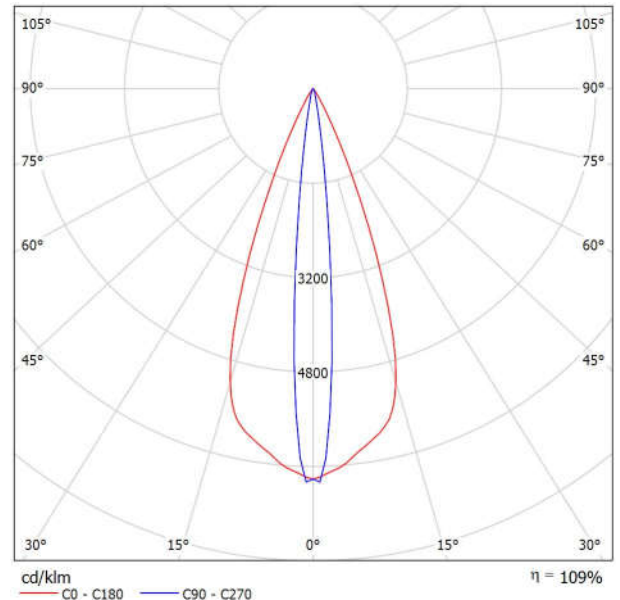

Griven S.r.l.
Via Bulgaria, 16
46042 Castel Goffredo, MN, Italy

Operator PR
Telephone 0376779483
Fax 0376779682
e-Mail griven@griven.com

Griven S.r.l. AL3346 Waterled MK2 Elliptical RGB sym / Luminaire Data Sheet

Luminous emittance 1:

Luminaire classification according to CIE: 100
CIE flux code: 98 100 100 100 109

Griven S.r.l. AL3346 Waterled MK2 Elliptical RGB
sym

Article No.: AL3346

Luminous flux (Luminaire): 1345 lm

Luminous flux (Lamps): 1233 lm

Luminaire Wattage: 52.0 W

Luminaire classification according to CIE: 100

CIE flux code: 98 100 100 100 109

Fitting: 1 x LED (Correction Factor 1.000).

Perfectly fulfilling the latest market requirements, WATERLED MK2 RGB is the technologically advanced edition of its well renowned submersible precursor, whose considerably improved output performance will enhance underwater applications routine. Meeting the increasing demand for colour changers to be used in water features, WATERLED MK2 RGB, with its stainless steel housing, features an IP68 protection rating and is the ideal choice for a huge variety of lighting installations even in chlorine water and marine environment. WATERLED MK2 RGB, unlike its forerunner, is also available in RGB as well as in monochromatic configurations, upon request. The extraordinary luminous efficiency of this newly engineered MK2 release combines with a wide optics selection for the most flexible design solutions without compromising the usual low consumption rates