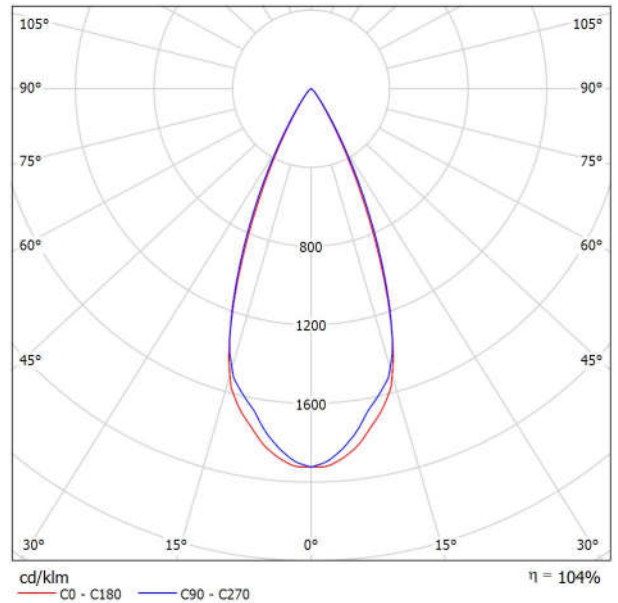

Luminous emittance 1: