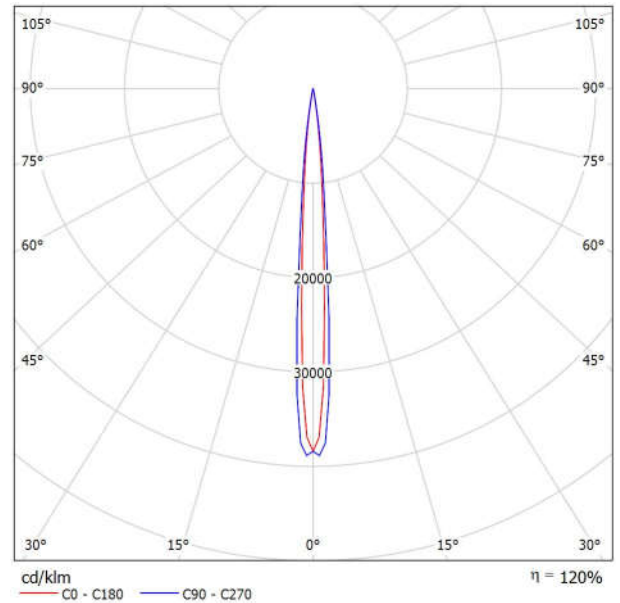

Luminous emittance 1:

Luminaire classification according to CIE: 100
CIE flux code: 98 100 100 100 121

Griven S.r.l. AL3341 Waterled MK2 Spot RGB
sym

Article No.: AL3341

Luminous flux (Luminaire): 1648 lm