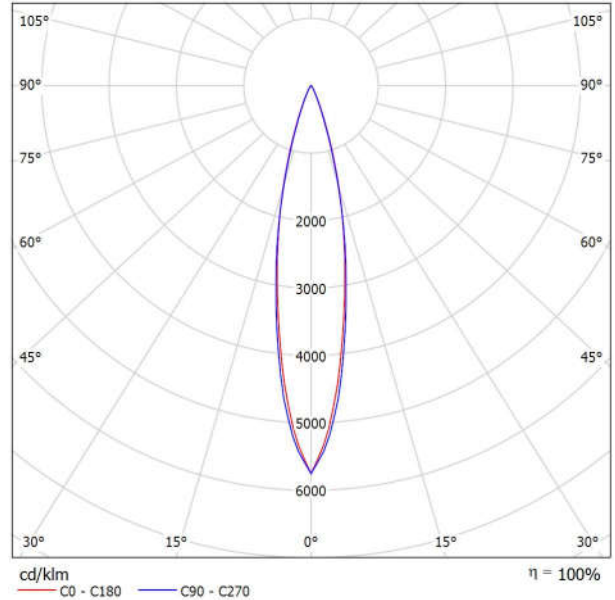

Griven S.r.l.
Via Bulgaria, 16
46042 Castel Goffredo, MN, Italy

Operator PR
Telephone 0376779483
Fax 0376779682
e-Mail griven@griven.com

Griven S.r.l. AL3342 Waterled MK2 Medium RGB sym / Luminaire Data Sheet

Luminous emittance 1:

Luminaire classification according to CIE: 100
CIE flux code: 97 99 100 100 100

Griven S.r.l. AL3342 Waterled MK2 Medium RGB
sym

Article No.: AL3342

Luminous flux (Luminaire): 1228 lm

Luminous flux (Lamps): 1230 lm

Luminaire Wattage: 52.0 W

Luminaire classification according to CIE: 100

CIE flux code: 97 99 100 100 100

Fitting: 1 x LED (Correction Factor 1.000).

Perfectly fulfilling the latest market requirements, WATERLED MK2 RGB is the technologically advanced edition of its well renowned submersible precursor, whose considerably improved output performance will enhance underwater applications routine. Meeting the increasing demand for colour changers to be used in water features, WATERLED MK2 RGB, with its stainless steel housing, features an IP68 protection rating and is the ideal choice for a huge variety of lighting installations even in chlorine water and marine environment. WATERLED MK2 RGB, unlike its forerunner, is also available in RGB as well as in monochromatic configurations, upon request. The extraordinary luminous efficiency of this newly engineered MK2 release combines with a wide optics selection for the most flexible design solutions without compromising the usual low consumption rates