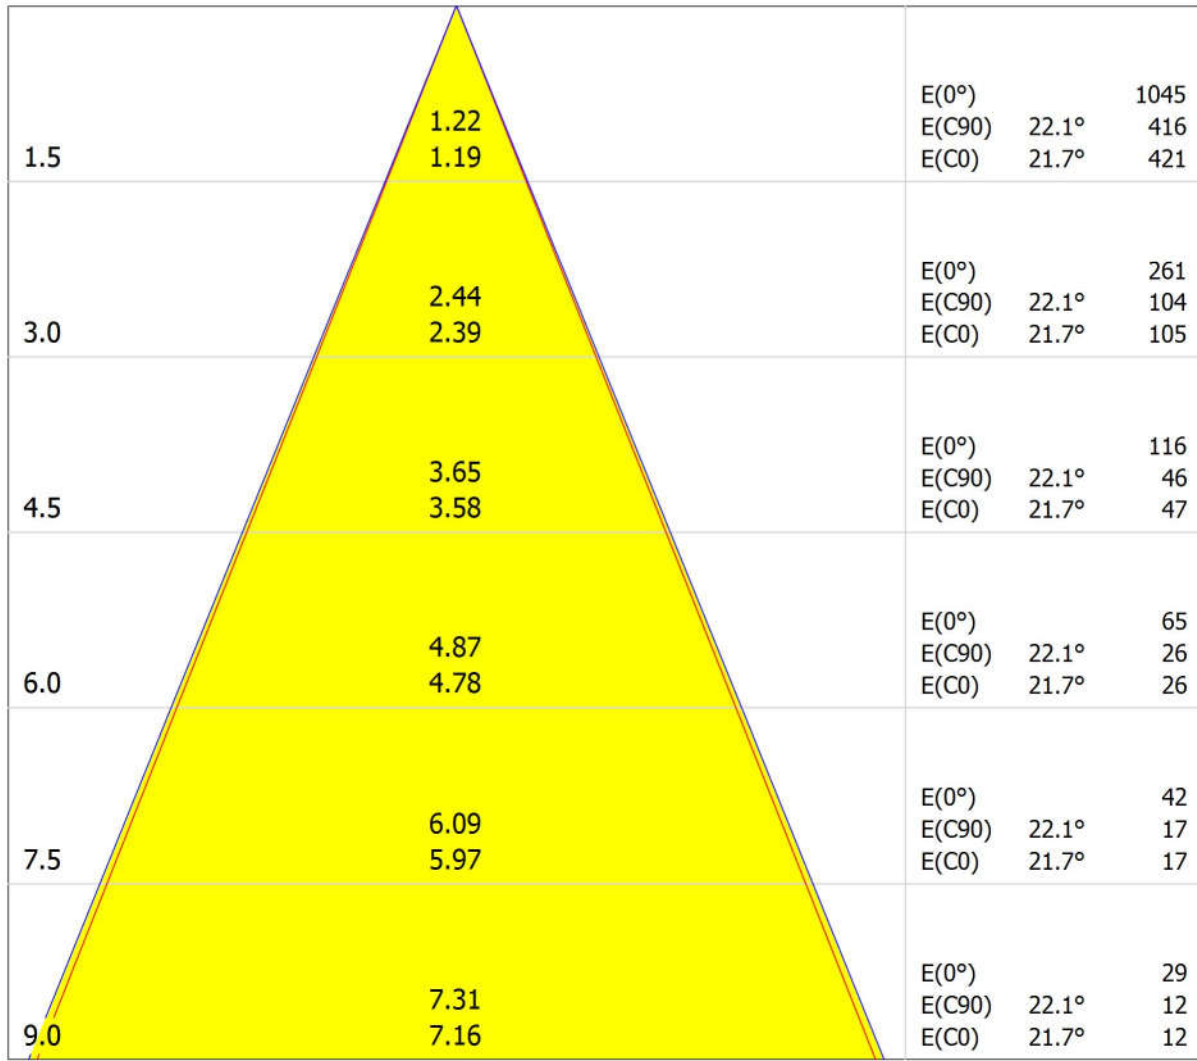

Griven S.r.l.
Via Bulgaria, 16
46042 Castel Goffredo, MN, Italy

Operator PR
Telephone 0376779483
Fax 0376779682
e-Mail griven@griven.com

Griven S.r.l. AL3344 Waterled MK2 Wide RGB sym / Cone Diagram

Luminaire: Griven S.r.l. AL3344 Waterled MK2 Wide RGB sym
Lamps: 1 x LED

Distance [m]   Cone Diameter [m]   Iluminance [lx]

— C0 - C180 (Half-value Angle: 43.4°)
— C90 - C270 (Half-value Angle: 44.2°)