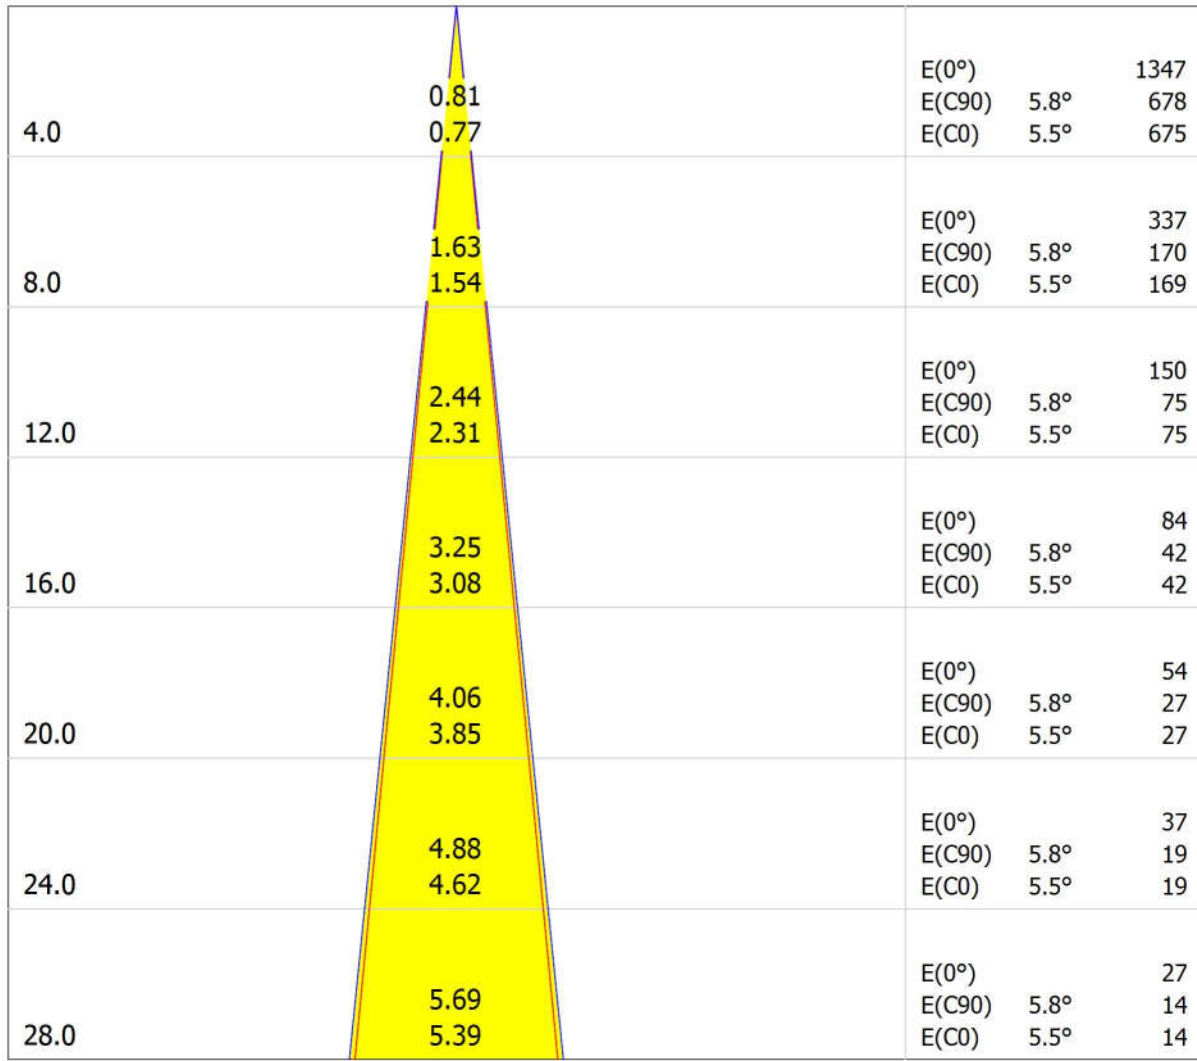

Griven S.r.l.
Via Bulgaria, 16
46042 Castel Goffredo, MN, Italy

Operator PR
Telephone 0376779483
Fax 0376779682
e-Mail griven@griven.com

Griven S.r.l. AL3340 Waterled MK2 Narrow RGB sym / Cone Diagram

Luminaire: Griven S.r.l. AL3340 Waterled MK2 Narrow RGB sym
Lamps: 1 x LED

Distance [m]   Cone Diameter [m]   Illuminance [lx]

- C0 - C180 (Half-value Angle: 11.0°)
- C90 - C270 (Half-value Angle: 11.6°)