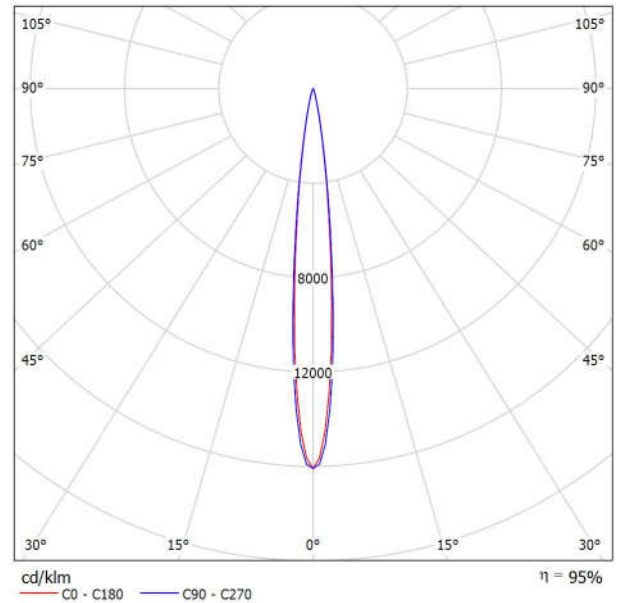

Griven S.r.l.
Via Bulgaria, 16
46042 Castel Goffredo, MN, Italy

Operator PR
Telephone 0376779483
Fax 0376779682
e-Mail griven@griven.com

Griven S.r.l. AL3340 Waterled MK2 Narrow RGB sym / Luminaire Data Sheet

Luminous emittance 1:

Luminaire classification according to CIE: 100
CIE flux code: 98 100 100 100 95

Griven S.r.l. AL3340 Waterled MK2 Narrow RGB
sym

Article No.: AL3340

Luminous flux (Luminaire): 1272 lm

Luminous flux (Lamps): 1339 lm

Luminaire Wattage: 52.0 W

Luminaire classification according to CIE: 100

CIE flux code: 98 100 100 100 95

Fitting: 1 x LED (Correction Factor 1.000).

Perfectly fulfilling the latest market requirements, WATERLED MK2 RGB is the technologically advanced edition of its well renowned submersible precursor, whose considerably improved output performance will enhance underwater applications routine. Meeting the increasing demand for colour changers to be used in water features, WATERLED MK2 RGB, with its stainless steel housing, features an IP68 protection rating and is the ideal choice for a huge variety of lighting installations even in chlorine water and marine environment. WATERLED MK2 RGB, unlike its forerunner, is also available in RGB as well as in monochromatic configurations, upon request. The extraordinary luminous efficiency of this newly engineered MK2 release combines with a wide optics selection for the most flexible design solutions without compromising the usual low consumption rates