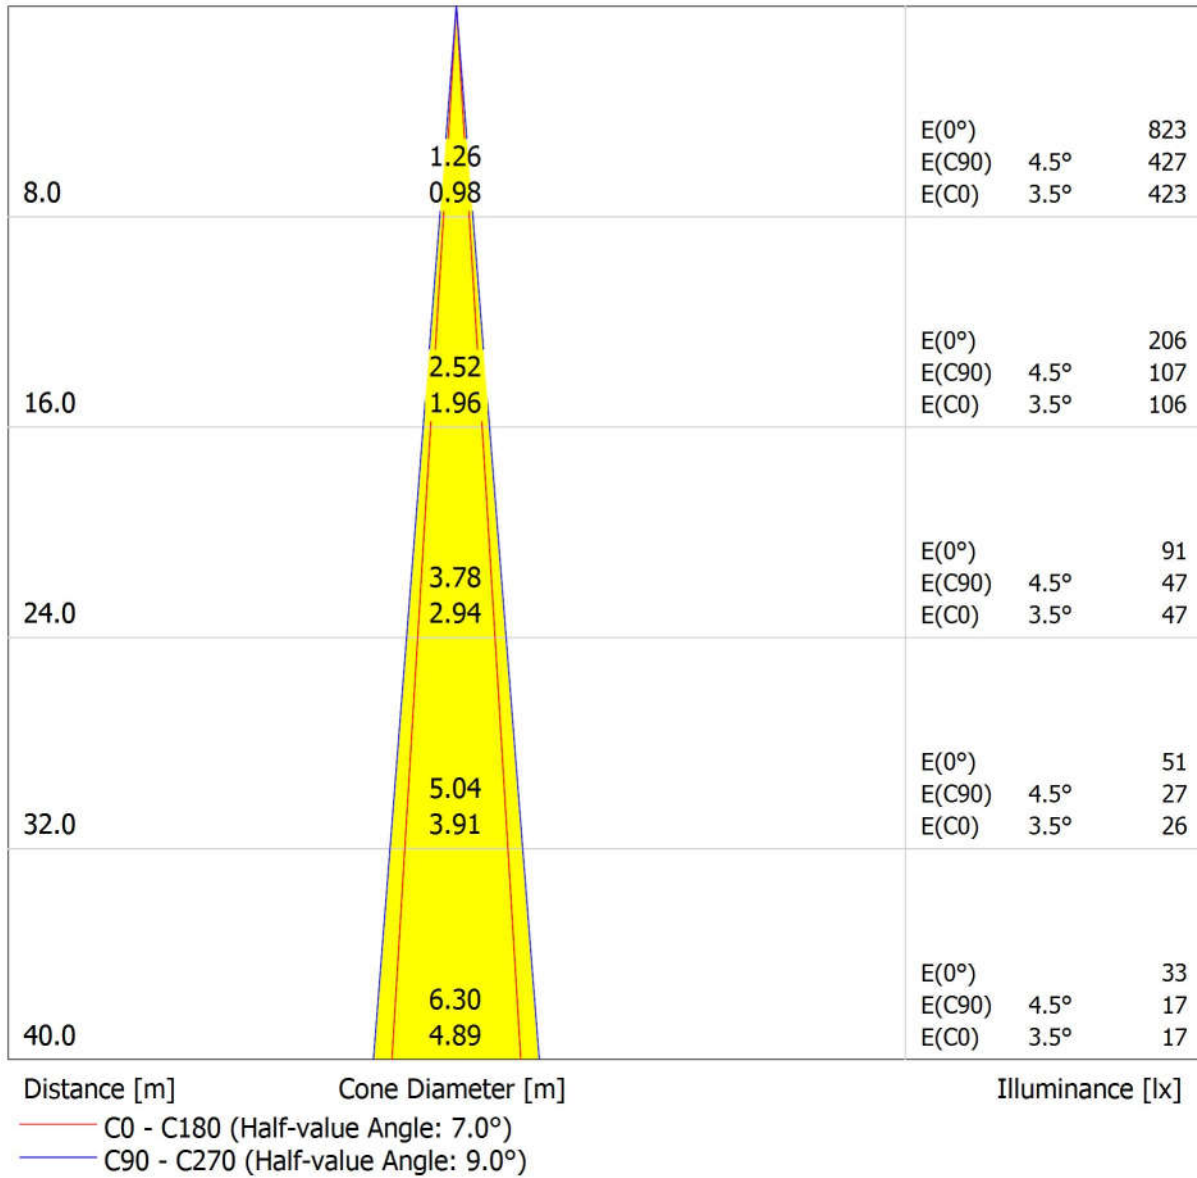

Griven S.r.l.
Via Bulgaria, 16
46042 Castel Goffredo, MN, Italy

Operator PR
Telephone 0376779483
Fax 0376779682
e-Mail griven@griven.com

Griven S.r.l. AL3341 Waterled MK2 Spot RGB sym / Cone Diagram

Luminaire: Griven S.r.l. AL3341 Waterled MK2 Spot RGB sym
Lamps: 1 x LED