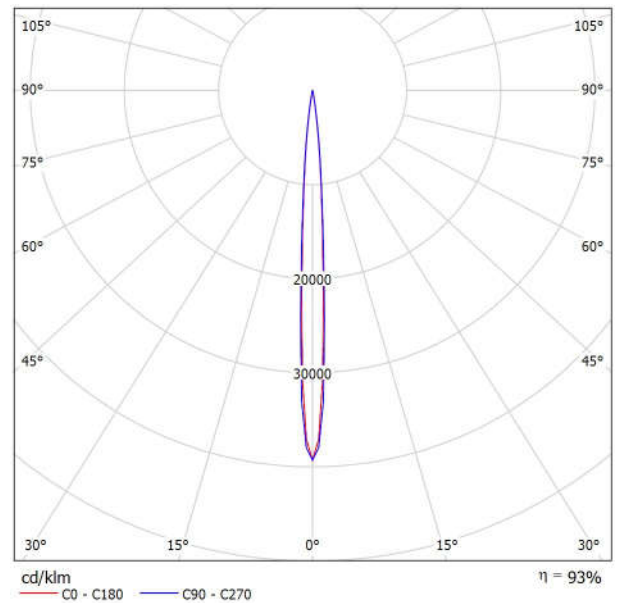

Luminous emittance 1:

Luminaire classification according to CIE: 100  
CIE flux code: 98 99 100 100 94

Griven Srl AL4422SPRW Ruby XP RGBW Spot sym  
Article No.: AL4422SPRW  
Luminous flux (Luminaire): 1519 lm  
Luminous flux (Lamps): 1625 lm  
Luminaire Wattage: 37.0 W  
Luminaire classification according to CIE: 100  
CIE flux code: 98 99 100 100 94  
Fitting: 1 x LED (Correction Factor 1.000).