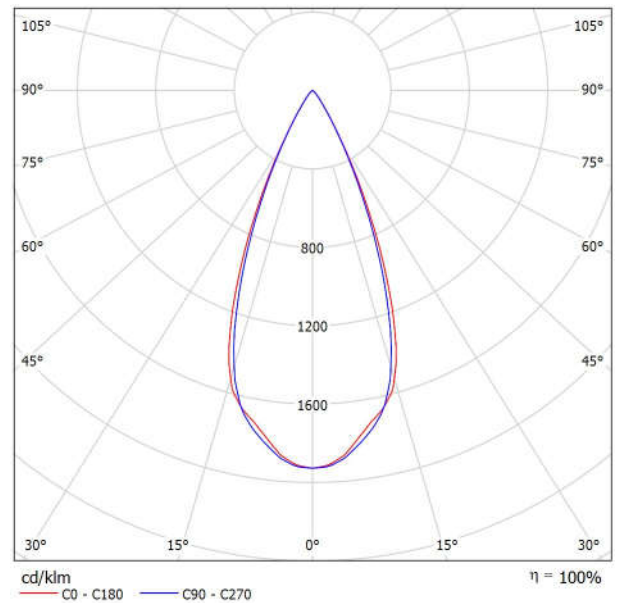

Luminous emittance 1: