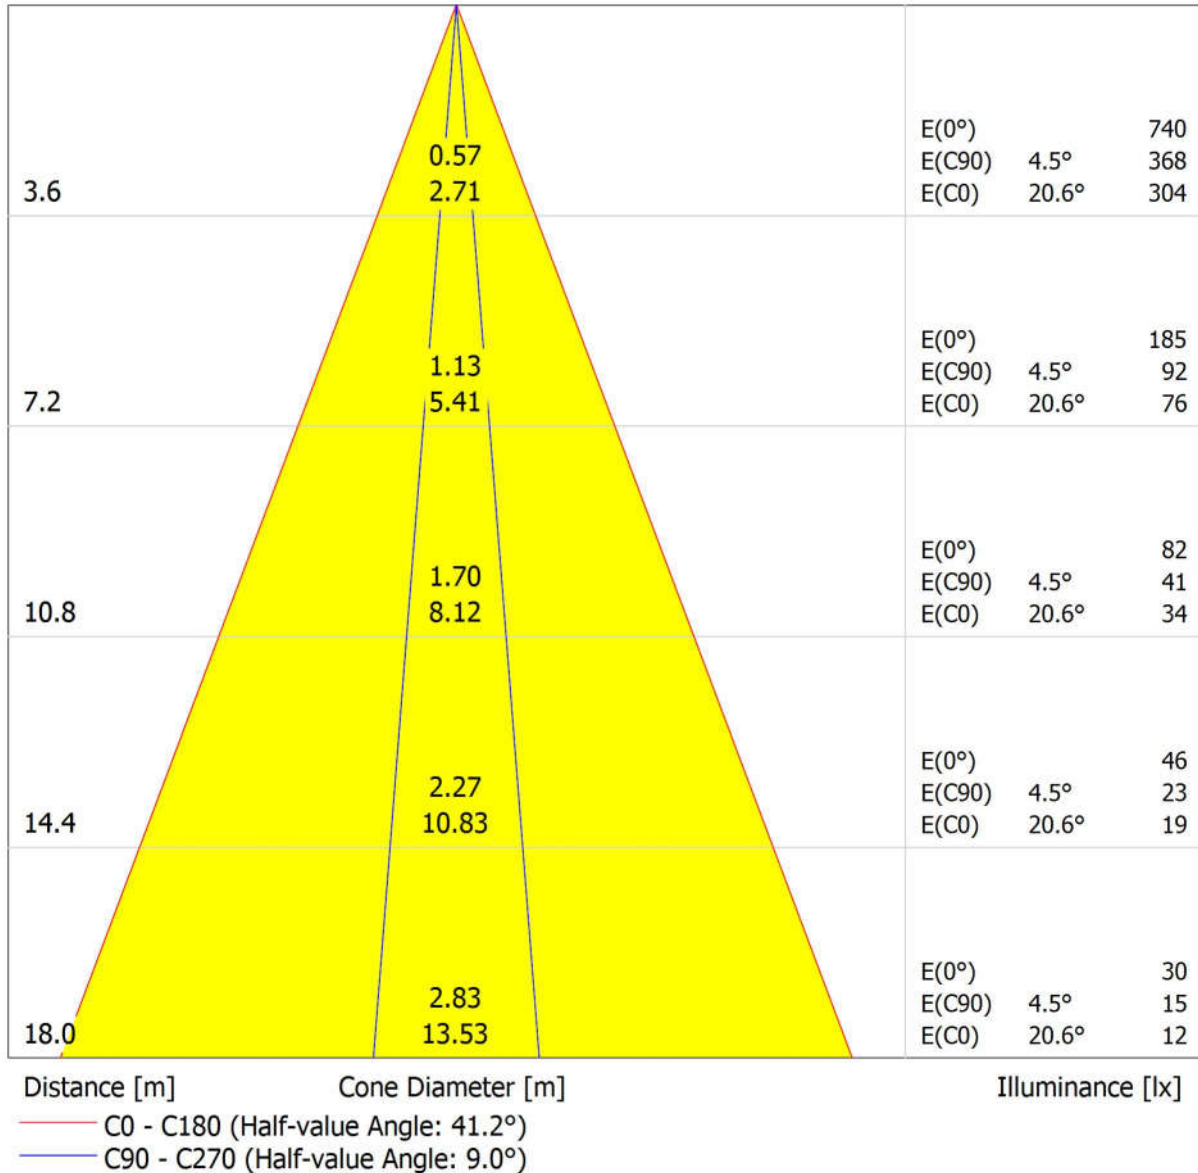

Griven S.r.l.
Via Bulgaria, 16
46042 Castel Goffredo, MN, Italy

Operator PR
Telephone 0376779483
Fax 0376779682
e-Mail griven@griven.com

Griven Srl AL4422ELRW Ruby XP RGBW Elliptical sym / Cone Diagram

Luminaire: Griven Srl AL4422ELRW Ruby XP RGBW Elliptical sym
Lamps: 1 x LED