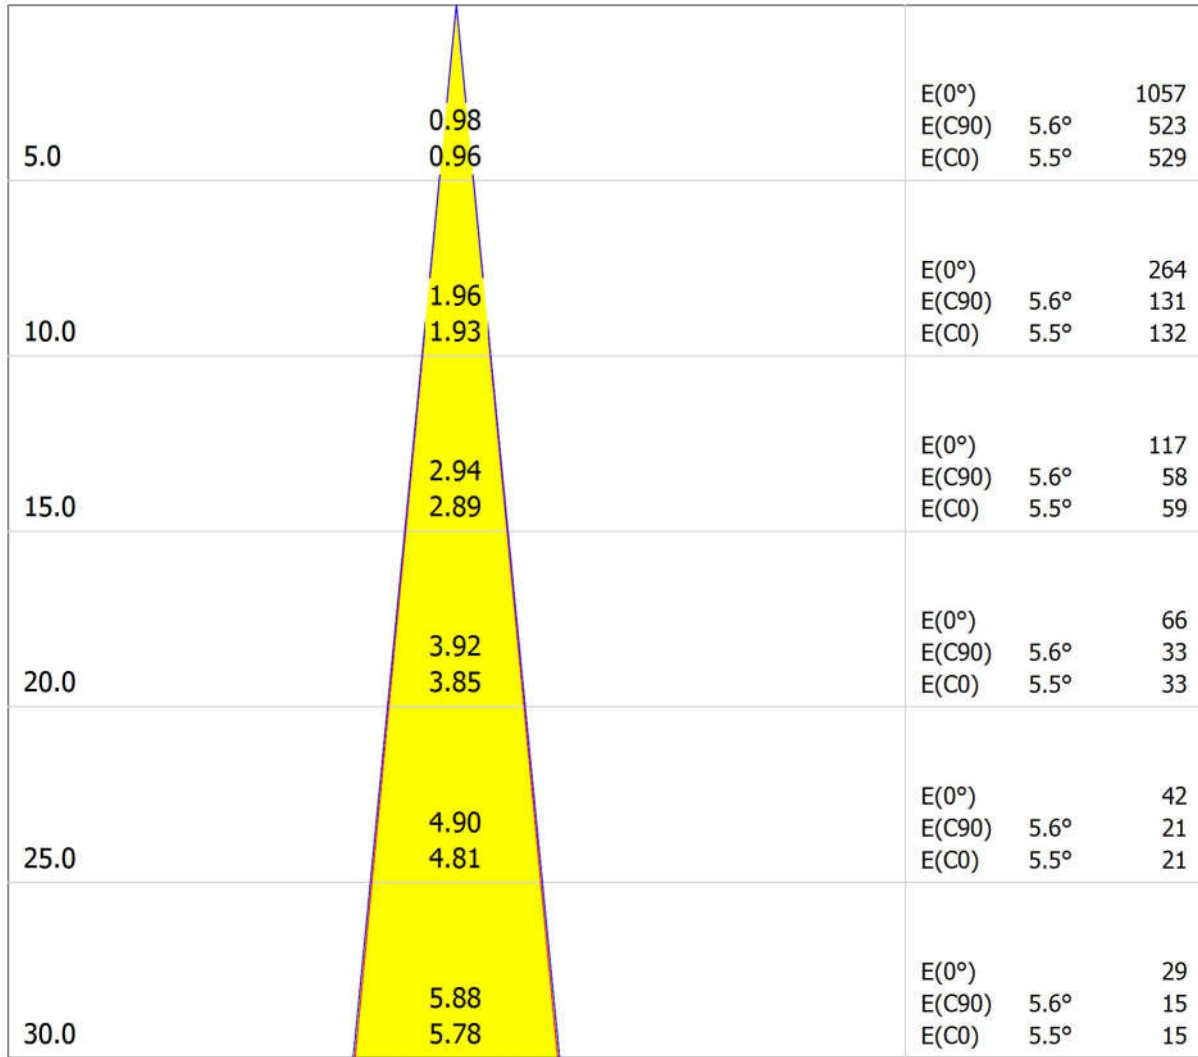

Griven S.r.l.
Via Bulgaria, 16
46042 Castel Goffredo, MN, Italy

Operator PR
Telephone 0376779483
Fax 0376779682
e-Mail griven@griven.com

Griven Srl AL4422NARW Ruby XP RGBW Narrow sym / Cone Diagram

Luminaire: Griven Srl AL4422NARW Ruby XP RGBW Narrow sym
Lamps: 1 x LED

Distance [m]   Cone Diameter [m]   Illuminance [lx]

— C0 - C180 (Half-value Angle: 11.0°)
— C90 - C270 (Half-value Angle: 11.2°)