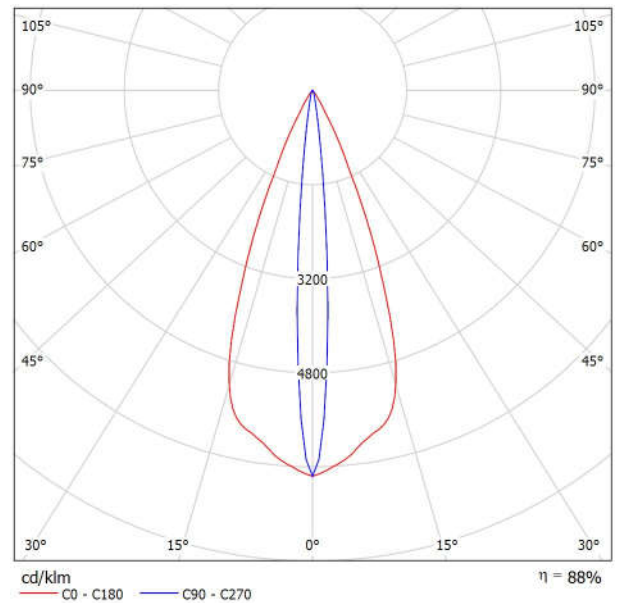

Luminous emittance 1: