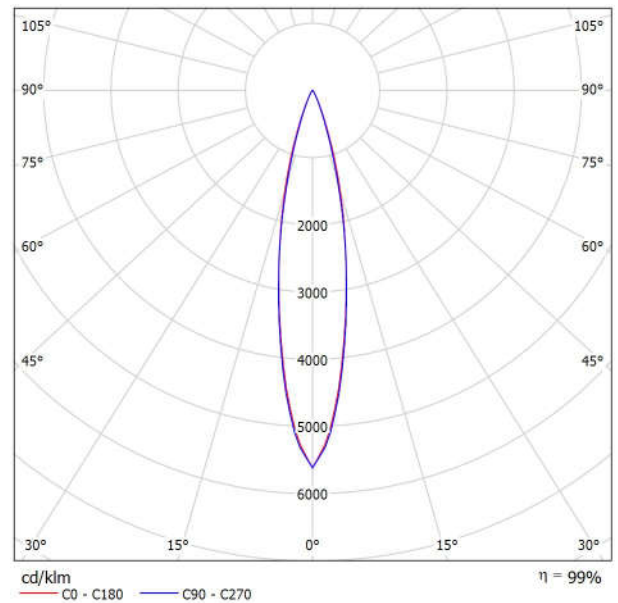

Luminous emittance 1: