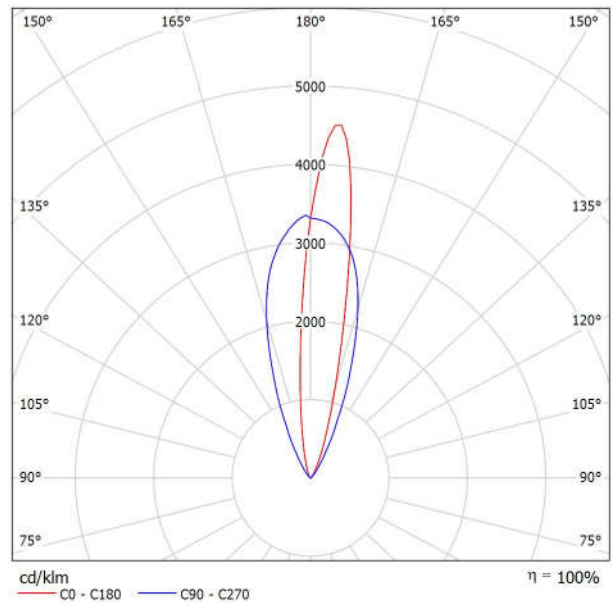

Luminous emittance 1: