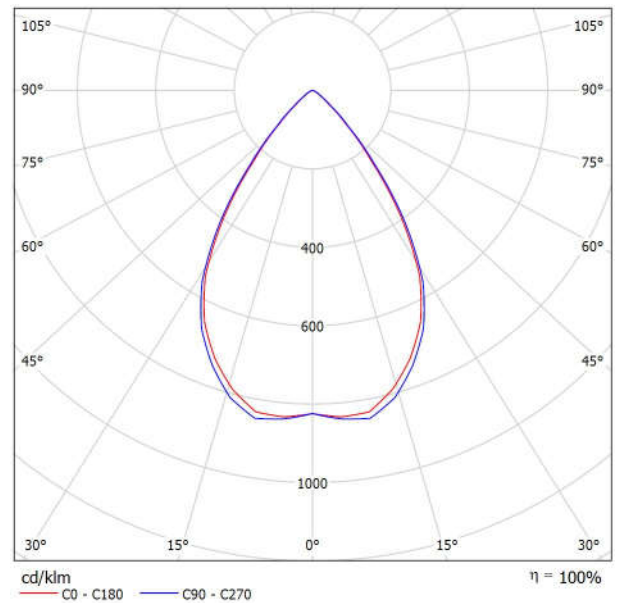

**Griven srl AL4422EWRW Ruby XP RGBW Extrawide sym / Luminaire Data Sheet**

Luminous emittance 1:

Luminaire classification according to CIE: 100  
CIE flux code: 88 99 100 100 100

Griven srl AL4422EWRW Ruby XP RGBW  
Extrawide sym  
Article No.: AL4422EWRW  
Luminous flux (Luminaire): 1338 lm  
Luminous flux (Lamps): 1343 lm  
Luminaire Wattage: 37.0 W  
Luminaire classification according to CIE: 100  
CIE flux code: 88 99 100 100 100  
Fitting: 1 x LED (Correction Factor 1.000).