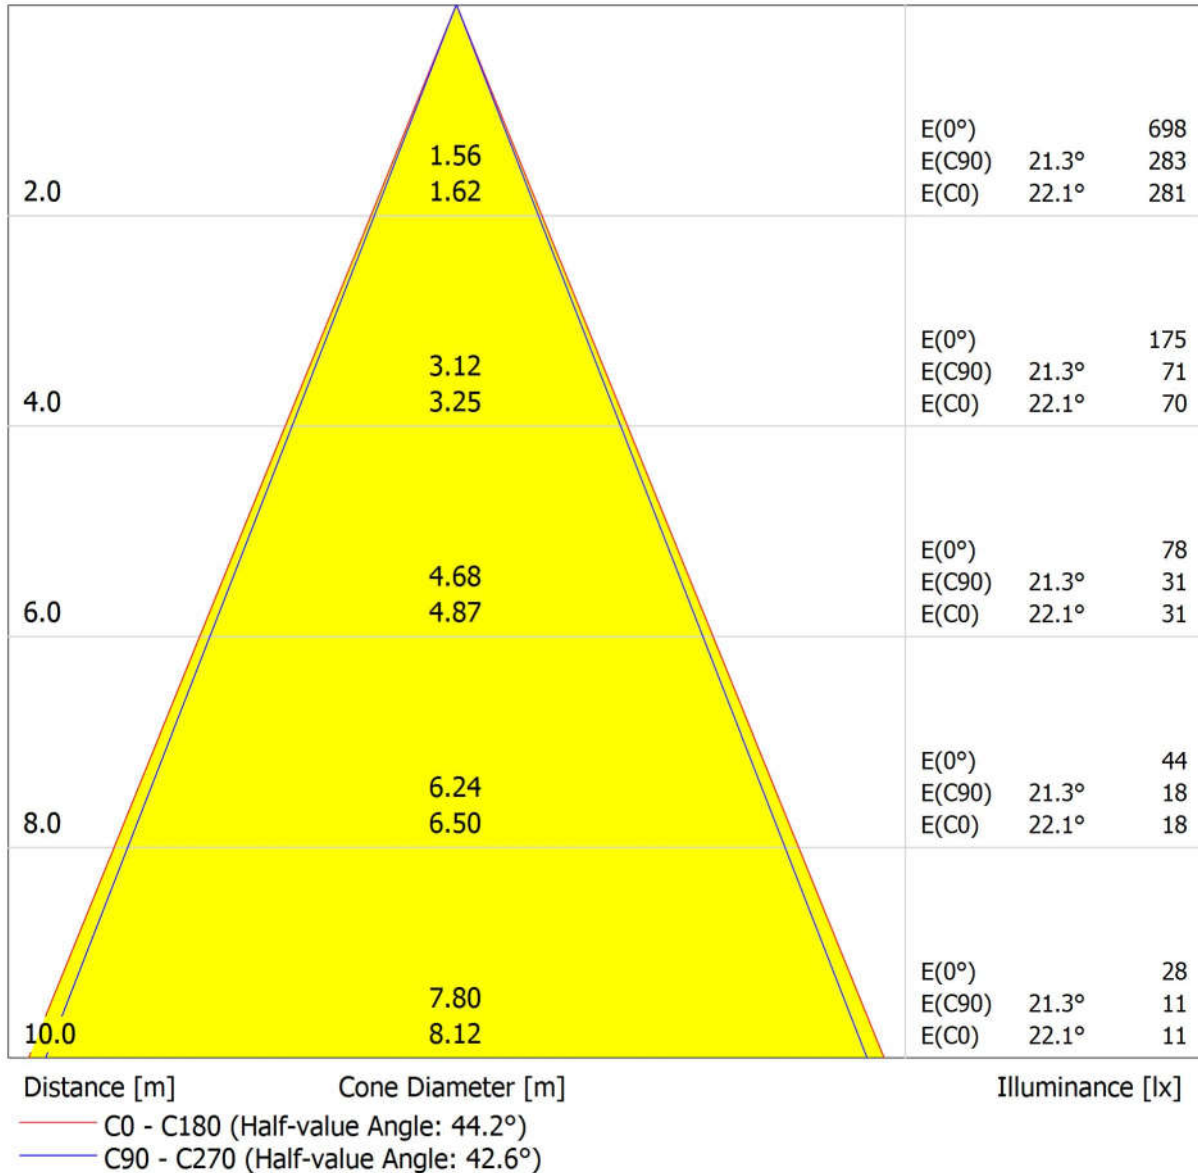

Griven S.r.l.
Via Bulgaria, 16
46042 Castel Goffredo, MN, Italy

Operator PR
Telephone 0376779483
Fax 0376779682
e-Mail griven@griven.com

Griven Srl AL4422WIRW Ruby XP RGBW Wide sym / Cone Diagram

Luminaire: Griven Srl AL4422WIRW Ruby XP RGBW Wide sym
Lamps: 1 x LED