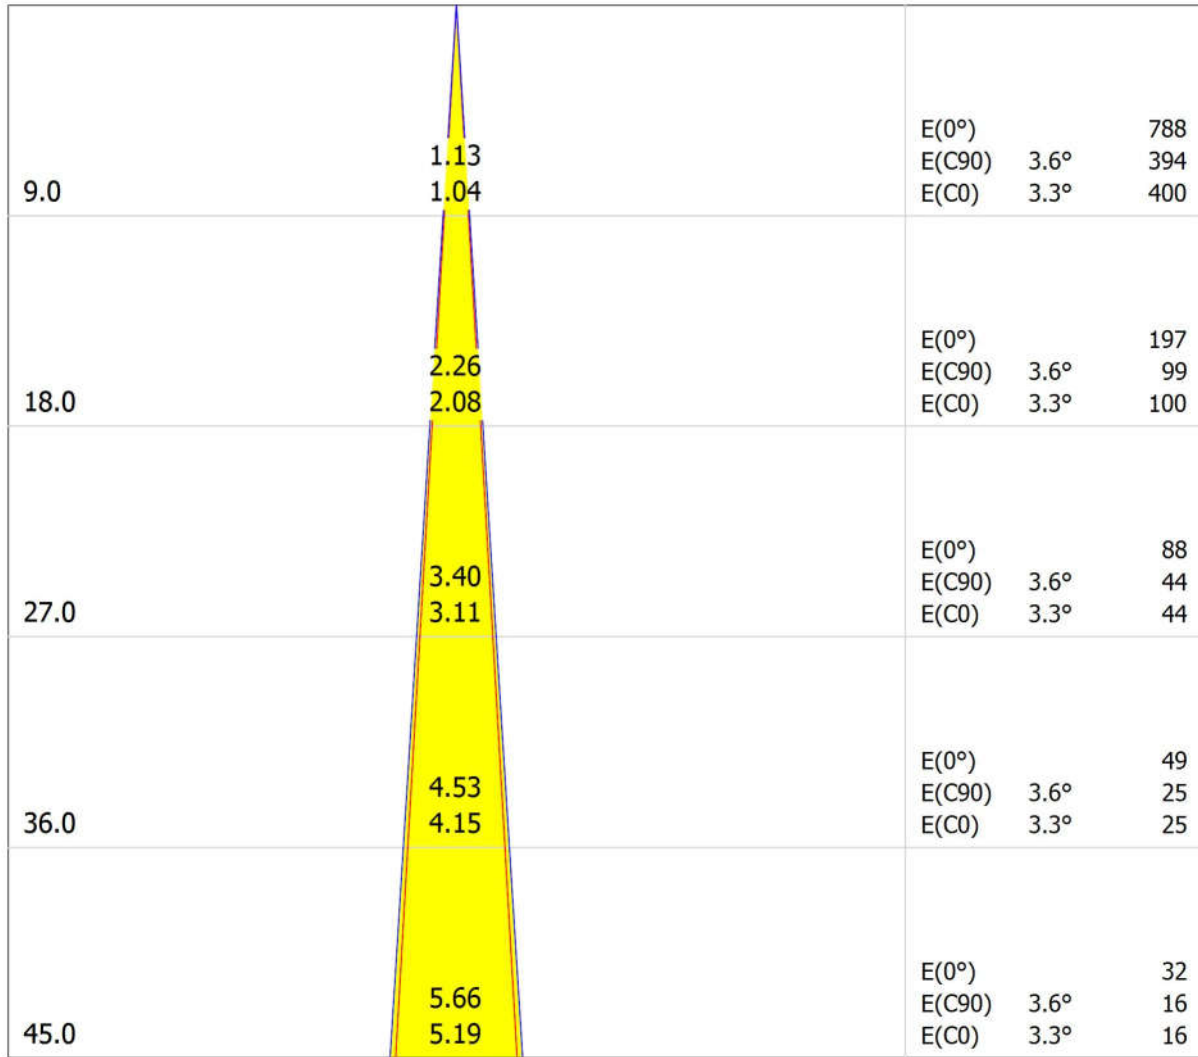

Griven S.r.l.
Via Bulgaria, 16
46042 Castel Goffredo, MN, Italy

Operator PR
Telephone 0376779483
Fax 0376779682
e-Mail griven@griven.com

Griven Srl AL4422SPRW Ruby XP RGBW Spot sym / Cone Diagram

Luminaire: Griven Srl AL4422SPRW Ruby XP RGBW Spot sym
Lamps: 1 x LED

Distance [m]   Cone Diameter [m]   Illuminance [lx]

— C0 - C180 (Half-value Angle: 6.6°)
— C90 - C270 (Half-value Angle: 7.2°)