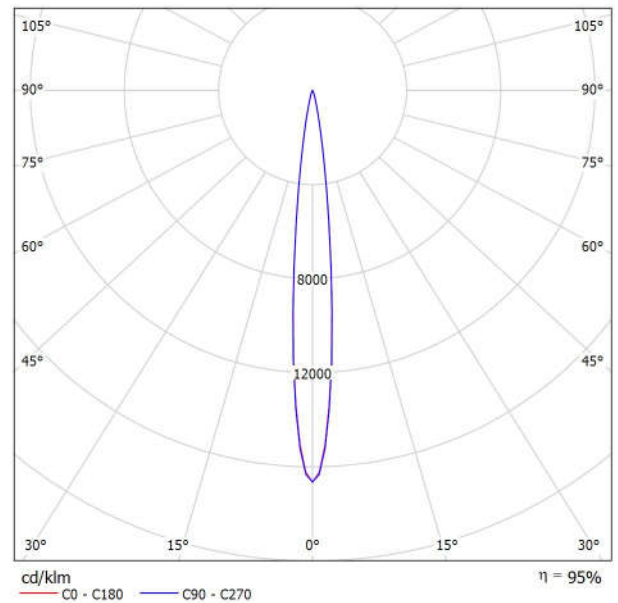

Luminous emittance 1: