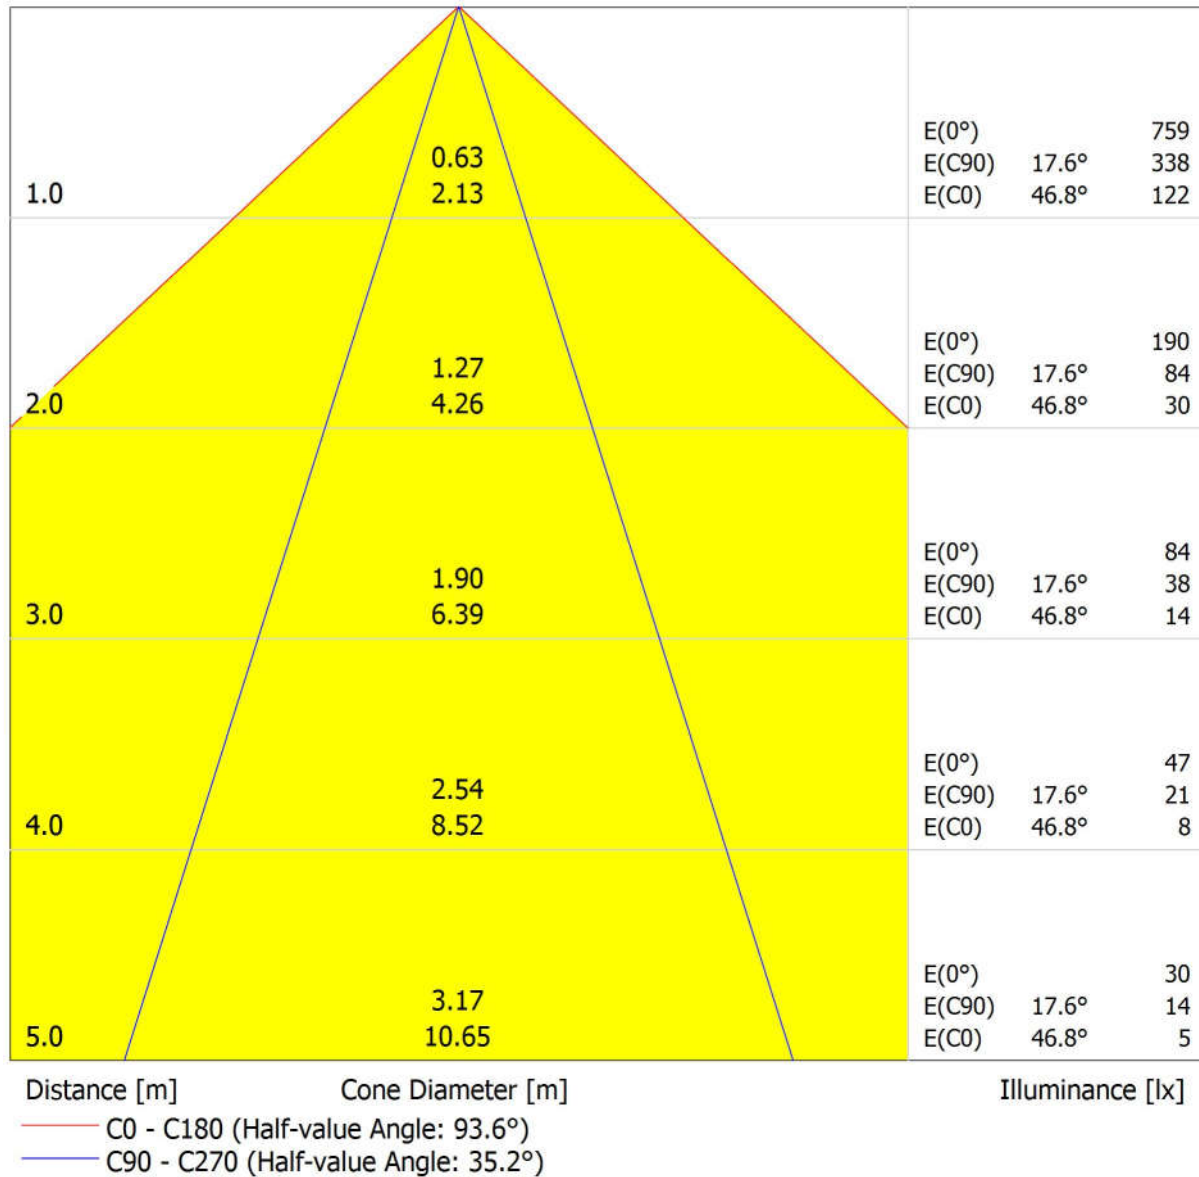

Griven S.r.l.
Via Bulgaria, 16
46042 Castel Goffredo, MN, Italy

Operator PR
Telephone 0376779483
Fax 0376779682
e-Mail griven@griven.com

Griven srl AL4363ELRW Microparade 24 RGBW elliptical sym / Cone Diagram

Luminaire: Griven srl AL4363ELRW Microparade 24 RGBW elliptical sym
Lamps: 1 x LED