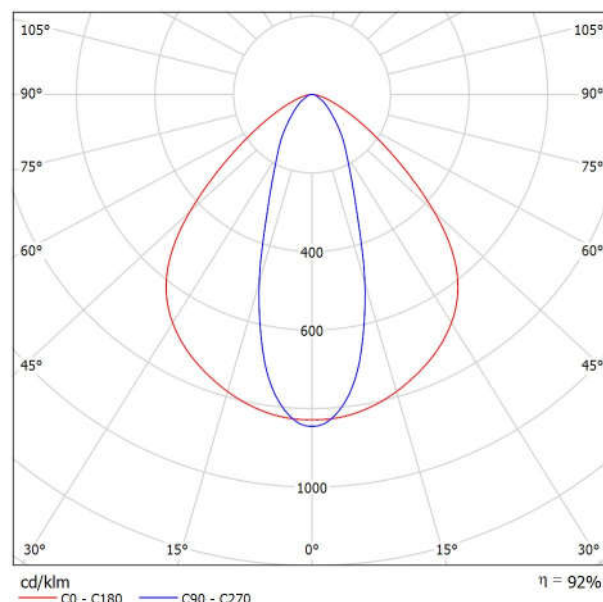

Luminous emittance 1:

Luminaire classification according to CIE: 100
CIE flux code: 70 92 98 100 92

Griven srl AL4363ELRW Microparade 24 RGBW
elliptical sym
Article No.: AL4363ELRW
Luminous flux (Luminaire): 847 lm
Luminous flux (Lamps): 916 lm
Luminaire Wattage: 19.0 W
Luminaire classification according to CIE: 100
CIE flux code: 70 92 98 100 92
Fitting: 1 x LED (Correction Factor 1.000).