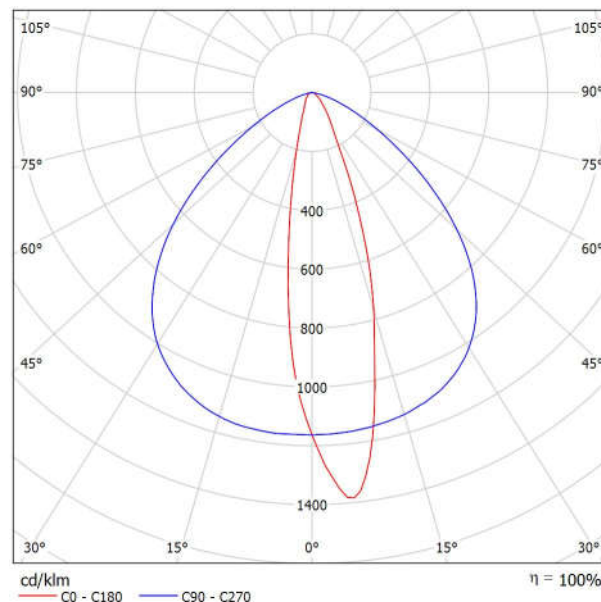

Griven S.r.l.
Via Bulgaria, 16
46042 Castel Goffredo, MN, Italy

Operator PR
Telephone 0376779483
Fax 0376779682
e-Mail griven@griven.com

Griven srl AL4363WWRW Microparade 24 RGBW wall washer / Luminaire Data Sheet

Luminous emittance 1:

Luminaire classification according to CIE: 100
CIE flux code: 74 94 99 100 100

Griven srl AL4363WWRW Microparade 24 RGBW
wall washer
Article No.: AL4363WWRW
Luminous flux (Luminaire): 606 lm
Luminous flux (Lamps): 606 lm
Luminaire Wattage: 19.0 W
Luminaire classification according to CIE: 100
CIE flux code: 74 94 99 100 100
Fitting: 1 x LED (Correction Factor 1.000).

Available with 24 mid-power LEDs, the brand new microPARADE 24 is an ultra-compact and versatile modular bar ideal for wall grazing effects, owing to its specifically developed modular optics groups. The combination of a new generation of RGBW mid-power LEDs delivers optimal efficacy and reliability beside a richer alternative of intense and bright colour hues. Housing in-built electronics and power supply unit, its compact and lightweight chassis, fitted with adjustable fixing brackets, allows a comfortable installation in outdoor ambiances on balconies, windows or façades where a reduced mounting space drastically limits the range of suitable products. MicroPARADE 24 newly designed stylish profile is complemented by the on board RDM function and can be fitted with plug-in and plug-out connectors or only with power and DMX cables, according to your needs.