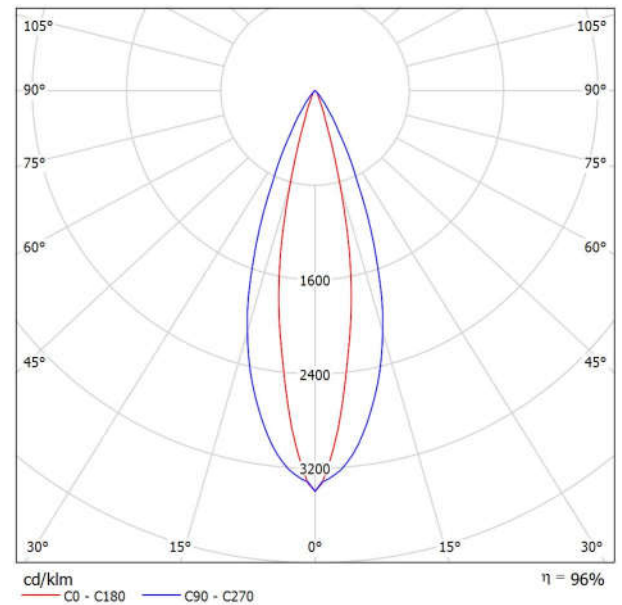

Luminous emittance 1: