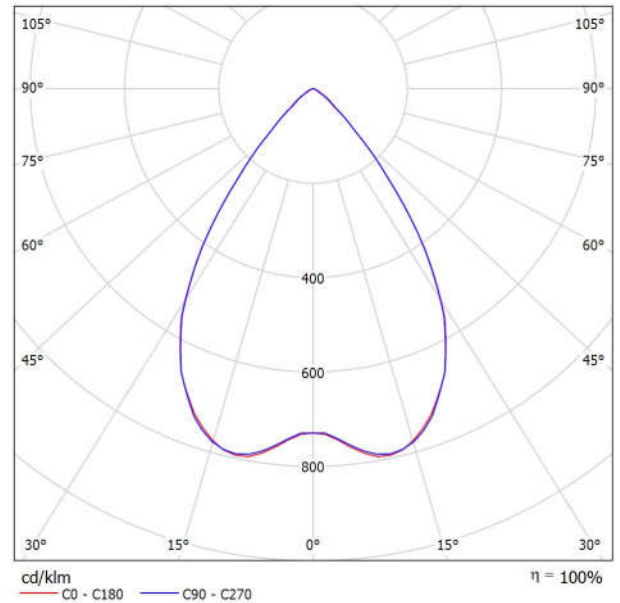

Luminous emittance 1: