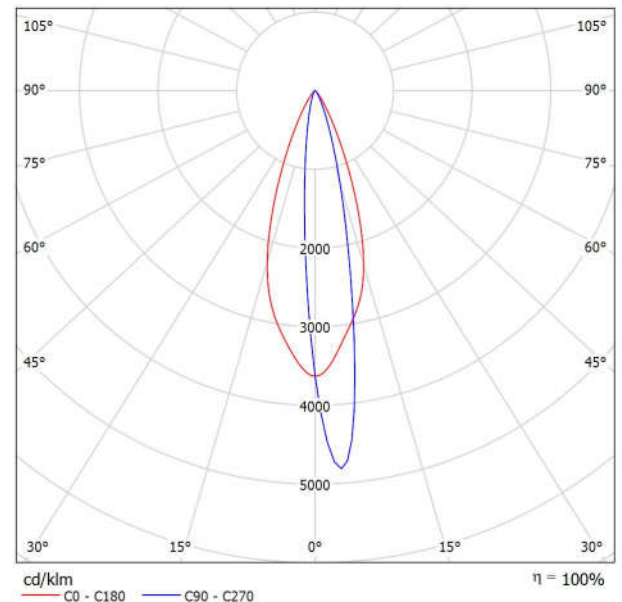

Griven srl AL4379WWRG Parade C 36 Wall Wash RGB / Luminaire Data Sheet

Luminous emittance 1:

Luminaire classification according to CIE: 100
CIE flux code: 95 98 100 100 100

Griven srl AL4379WWRG Parade C 36 Wall Wash RGB
Article No.: AL4379WWRG
Luminous flux (Luminaire): 1235 lm
Luminous flux (Lamps): 1236 lm
Luminaire Wattage: 40.0 W
Luminaire classification according to CIE: 100
CIE flux code: 95 98 100 100 100
Fitting: 36 x Cree XP E (Correction Factor 1.000).