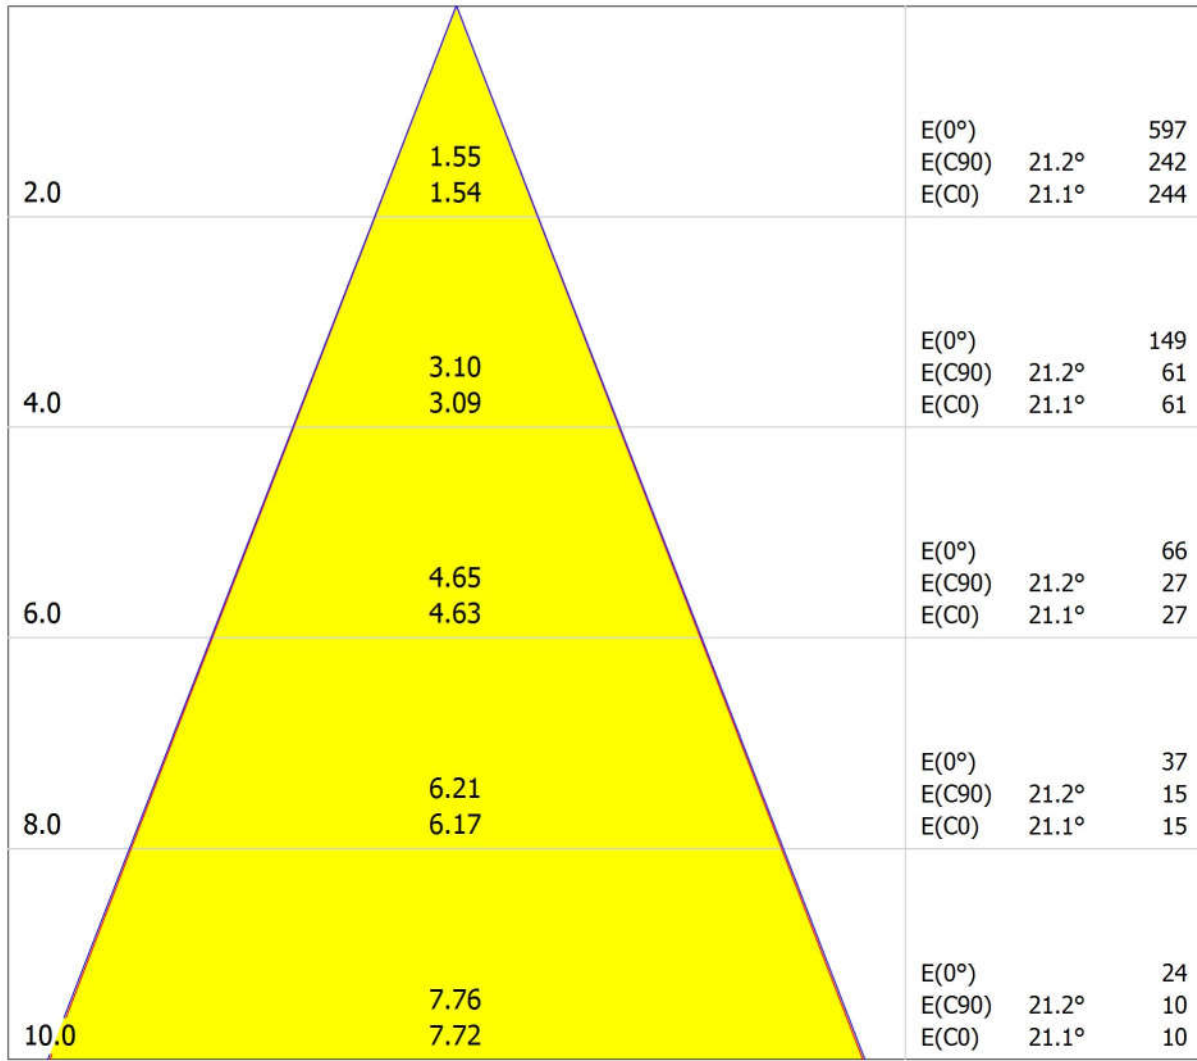

Griven S.r.l.
Via Bulgaria, 16
46042 Castel Goffredo, MN, Italy

Operator PR
Telephone 0376779483
Fax 0376779682
e-Mail griven@griven.com

Griven srl AL4379WIRG Parade C 36 Wide RGB / Cone Diagram

Luminaire: Griven srl AL4379WIRG Parade C 36 Wide RGB
Lamps: 36 x Cree XP-E

Distance [m]   Cone Diameter [m]   Illuminance [lx]

- C0 - C180 (Half-value Angle: 42.2°)
- C90 - C270 (Half-value Angle: 42.4°)