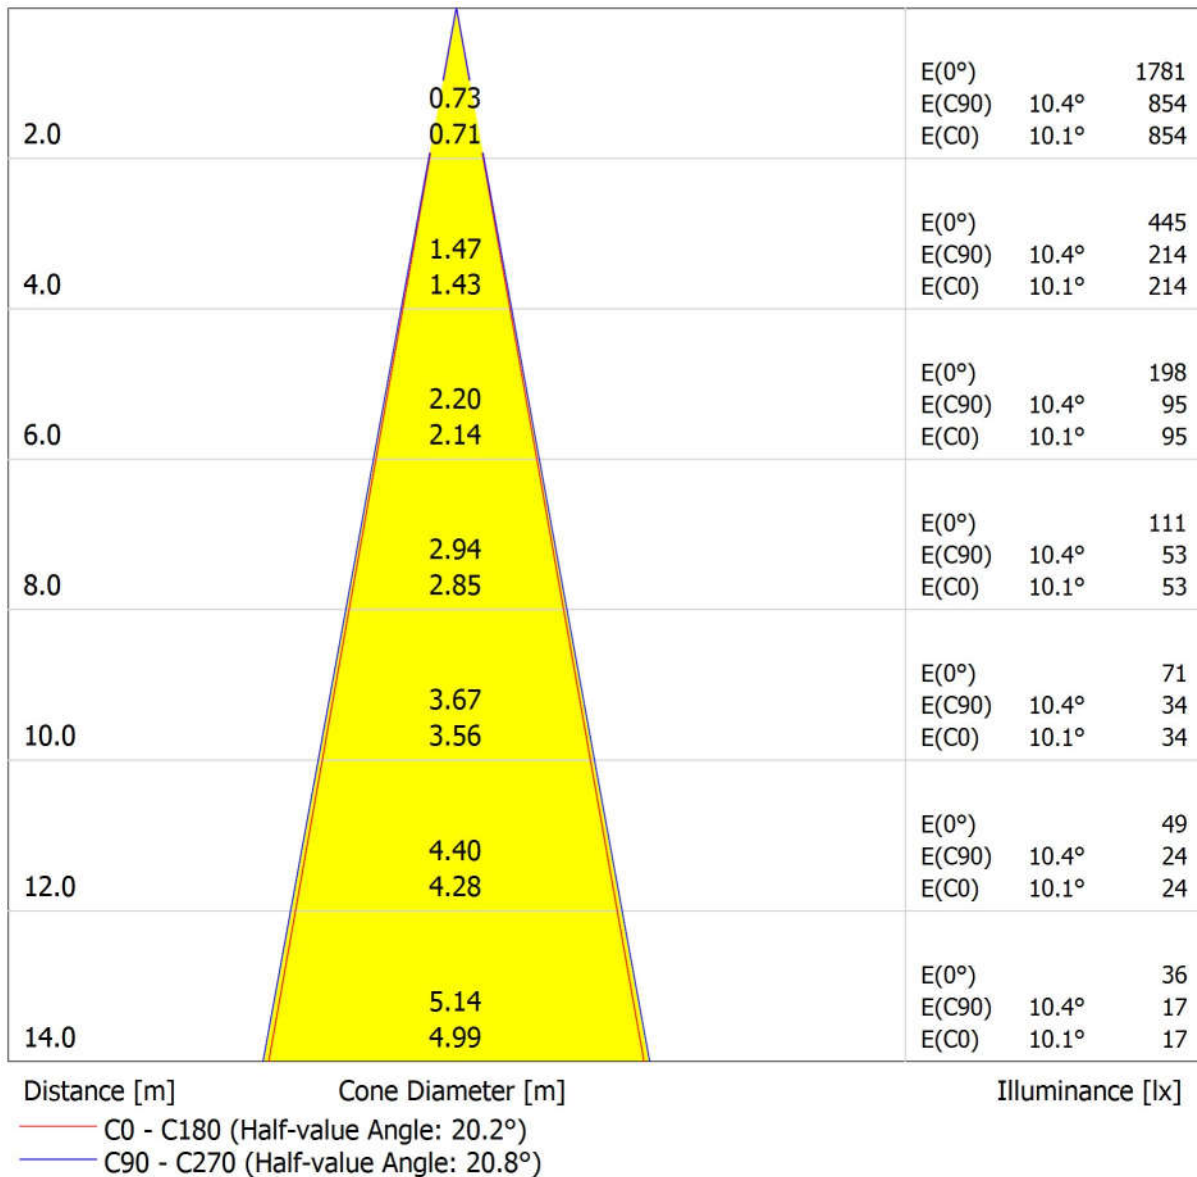

Griven S.r.l.
Via Bulgaria, 16
46042 Castel Goffredo, MN, Italy

Operator PR
Telephone 0376779483
Fax 0376779682
e-Mail griven@griven.com

Griven srl AL4379MERG Parade C 36 Medium RGB / Cone Diagram

Luminaire: Griven srl AL4379MERG Parade C 36 Medium RGB
Lamps: 36 x Cree XP-E