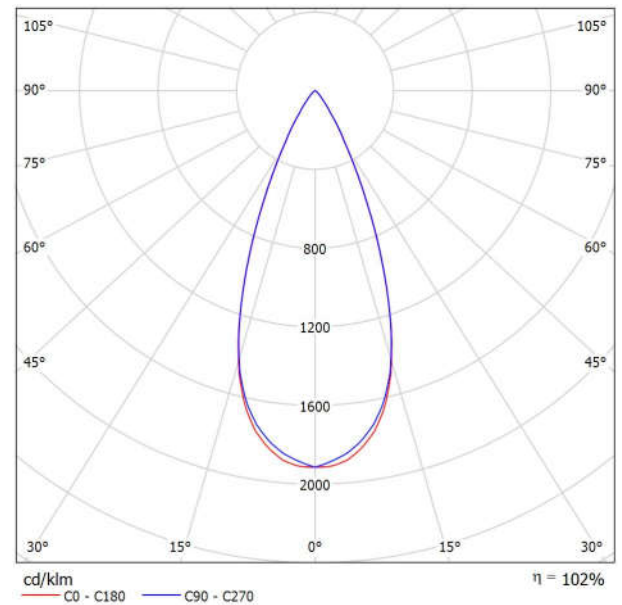

Luminous emittance 1: