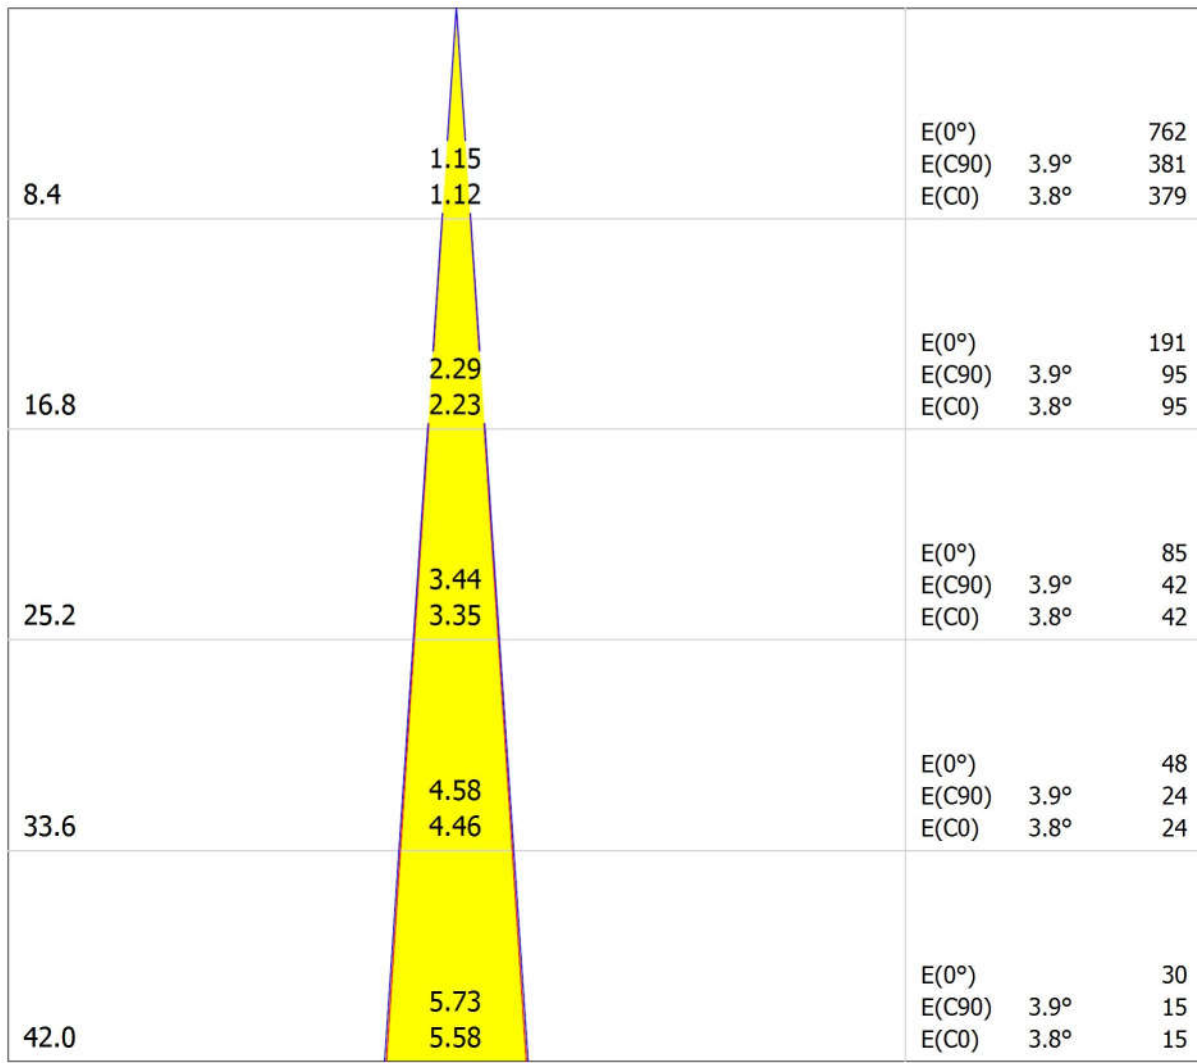

Griven S.r.l.
Via Bulgaria, 16
46042 Castel Goffredo, MN, Italy

Operator PR
Telephone 0376779483
Fax 0376779682
e-Mail griven@griven.com

Griven srl AL4379SPRG Parade C 36 Spot RGB / Cone Diagram

Luminaire: Griven srl AL4379SPRG Parade C 36 Spot RGB
Lamps: 36 x Cree XP-E

Distance [m]   Cone Diameter [m]   Illuminance [lx]

- C0 - C180 (Half-value Angle: 7.6°)
- C90 - C270 (Half-value Angle: 7.8°)