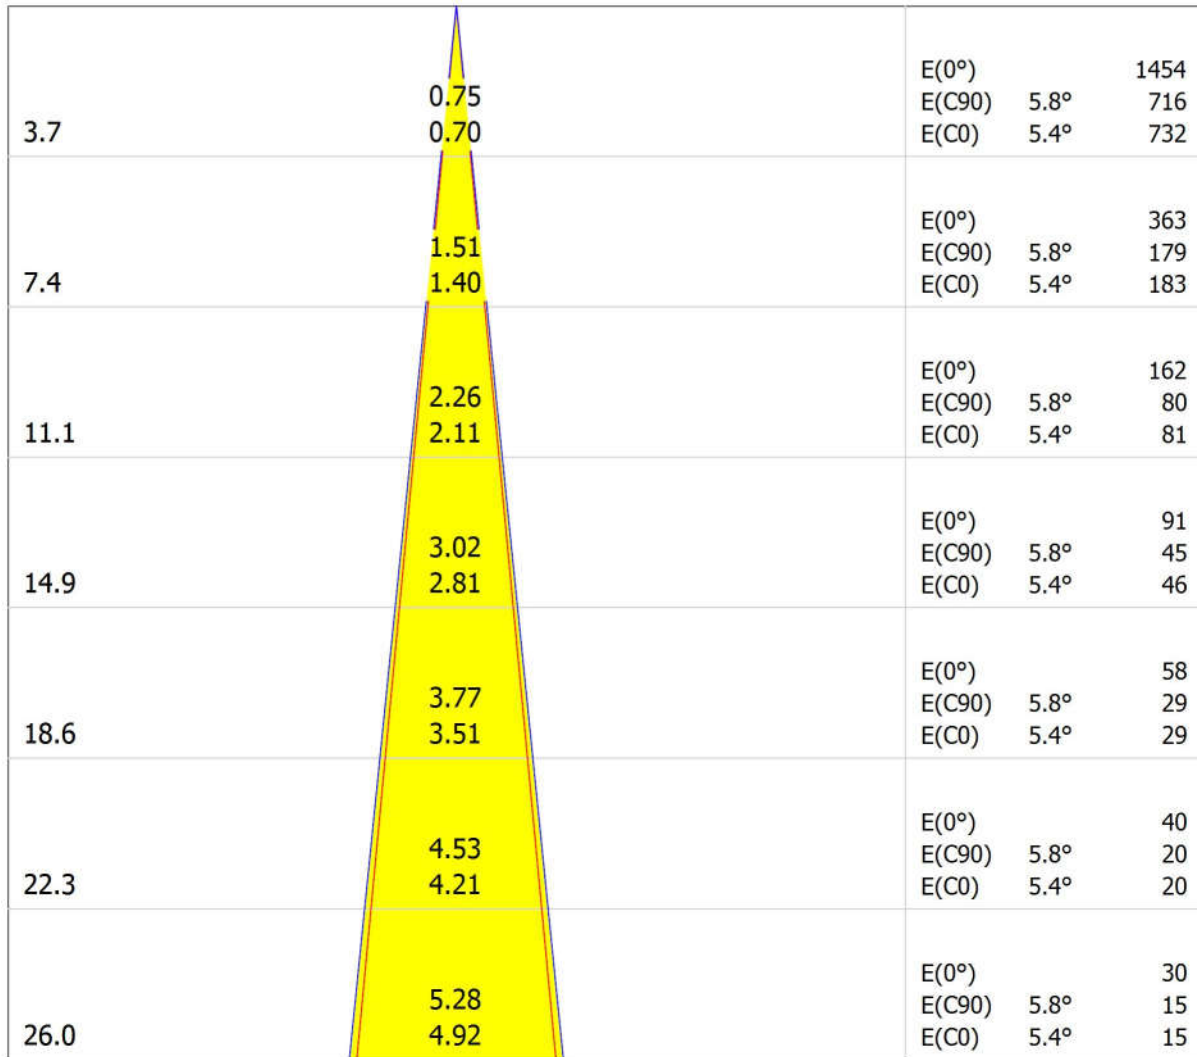

Griven S.r.l.
Via Bulgaria, 16
46042 Castel Goffredo, MN, Italy

Operator PR
Telephone 0376779483
Fax 0376779682
e-Mail griven@griven.com

Griven srl AL4379NARG Parade C 36 Narrow RGB / Cone Diagram

Luminaire: Griven srl AL4379NARG Parade C 36 Narrow RGB
Lamps: 36 x Cree XP-E

Distance [m]   Cone Diameter [m]   Illuminance [lx]

— C0 - C180 (Half-value Angle: 10.8°)
— C90 - C270 (Half-value Angle: 11.6°)