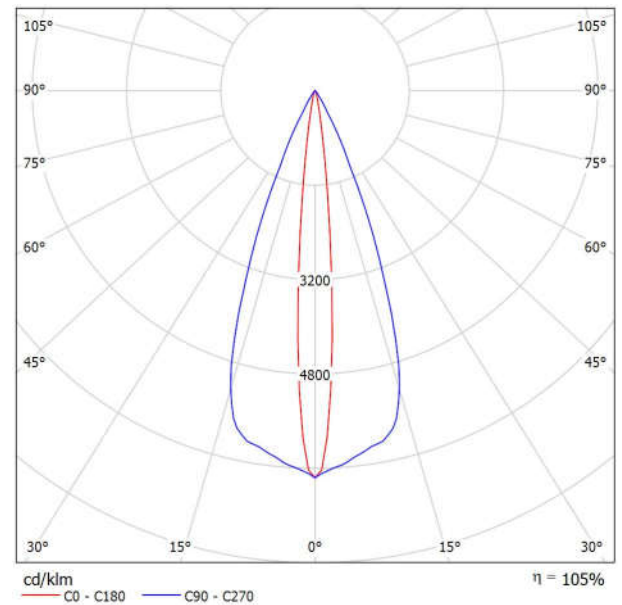

Luminous emittance 1: