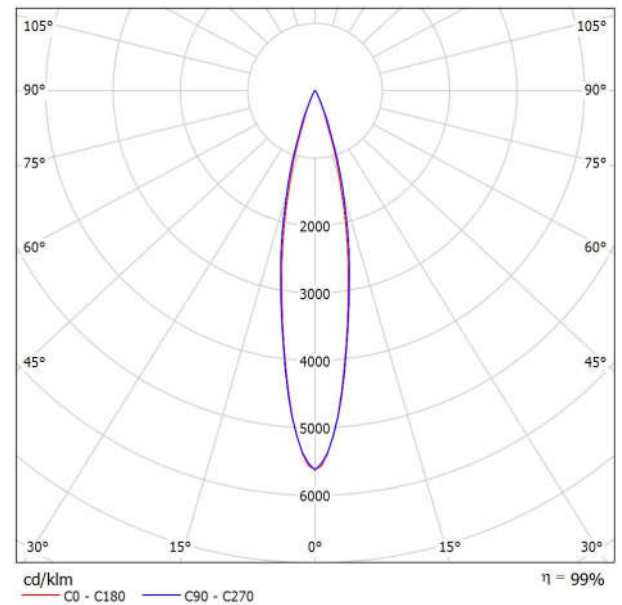

Luminous emittance 1: