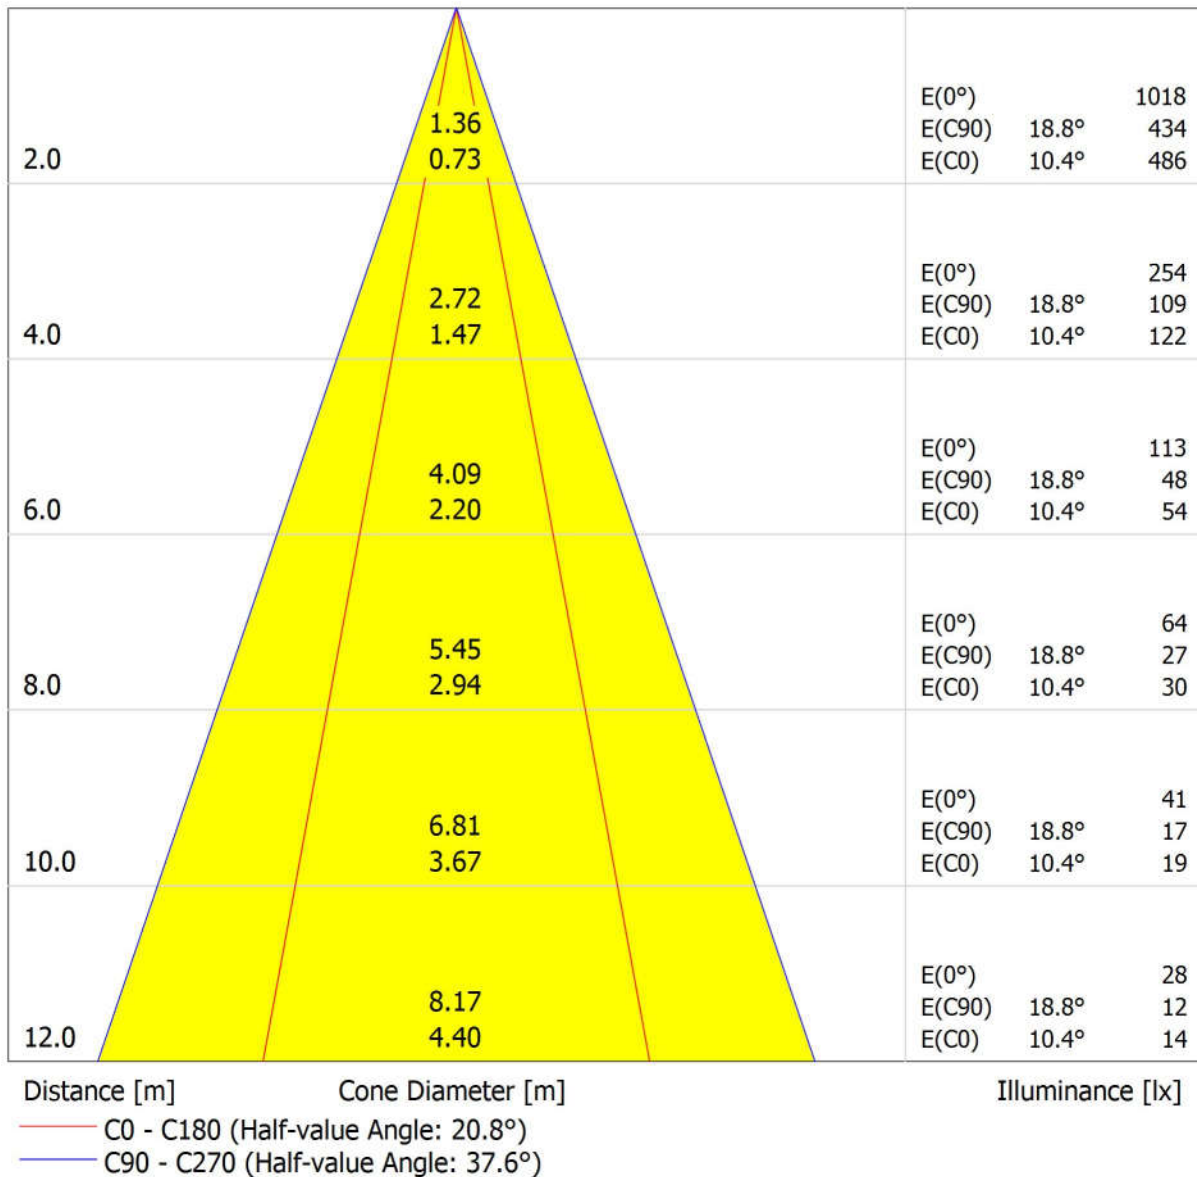

Griven S.r.l.
Via Bulgaria, 16
46042 Castel Goffredo, MN, Italy

Operator PR
Telephone 0376779483
Fax 0376779682
e-Mail griven@griven.com

Griven srl AL4379WLRG Parade C 36 Elliptical Wide RGB / Cone Diagram

Luminaire: Griven srl AL4379WLRG Parade C 36 Elliptical Wide RGB
Lamps: 36 x Cree XP-E