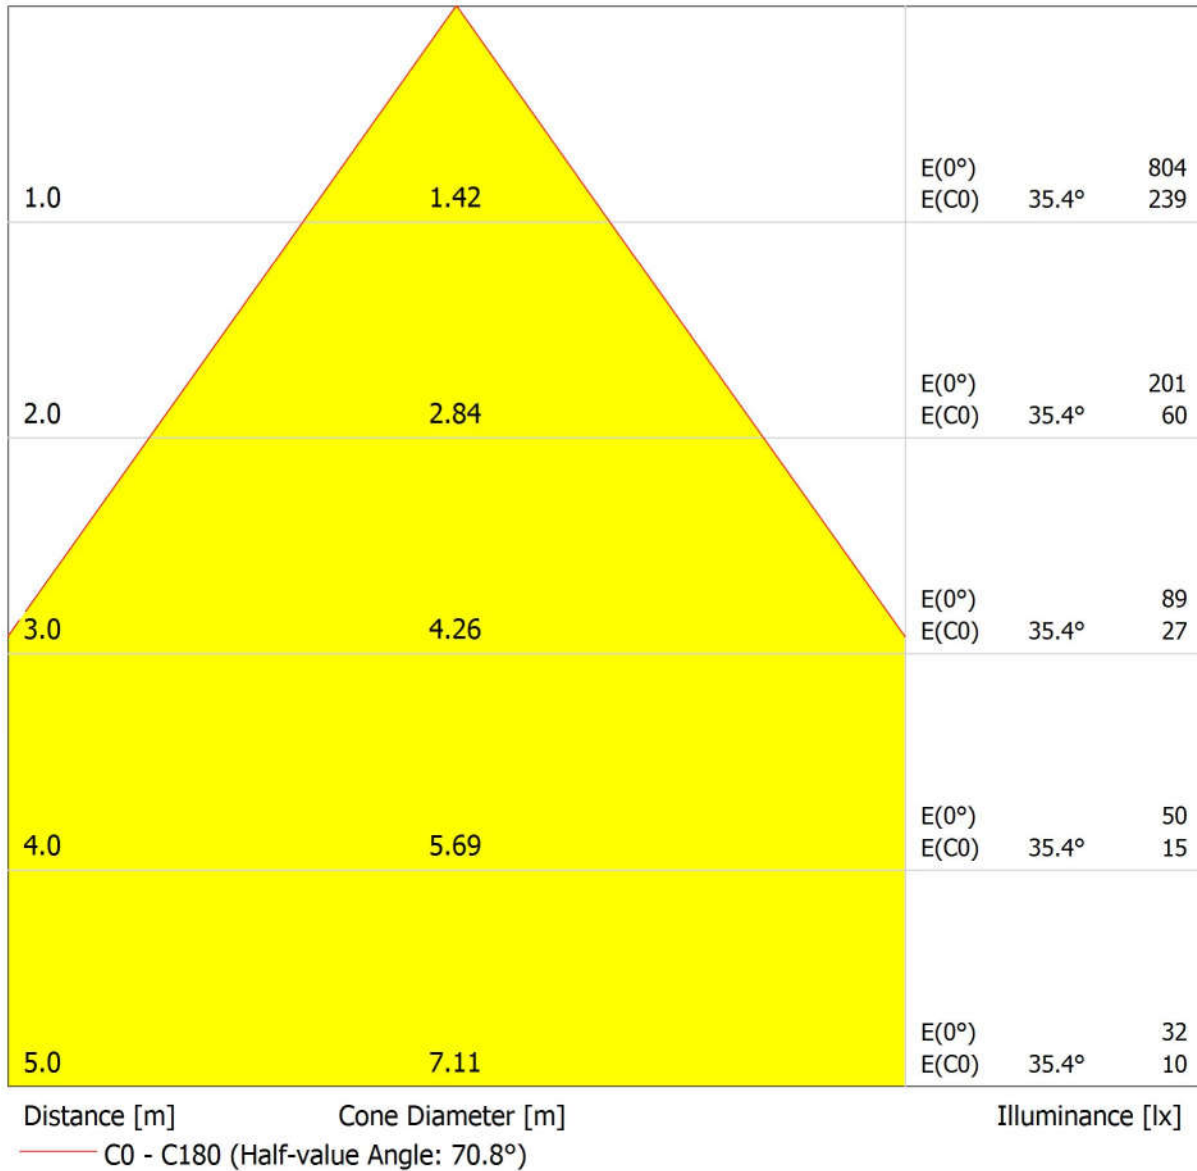

Griven S.r.l.
Via Bulgaria, 16
46042 Castel Goffredo, MN, Italy

Operator PR
Telephone 0376779483
Fax 0376779682
e-Mail griven@griven.com

Griven srl AL4379EWRG Parade C 36 Extra Wide RGB / Cone Diagram

Luminaire: Griven srl AL4379EWRG Parade C 36 Extra Wide RGB
Lamps: 36 x Cree XP-E