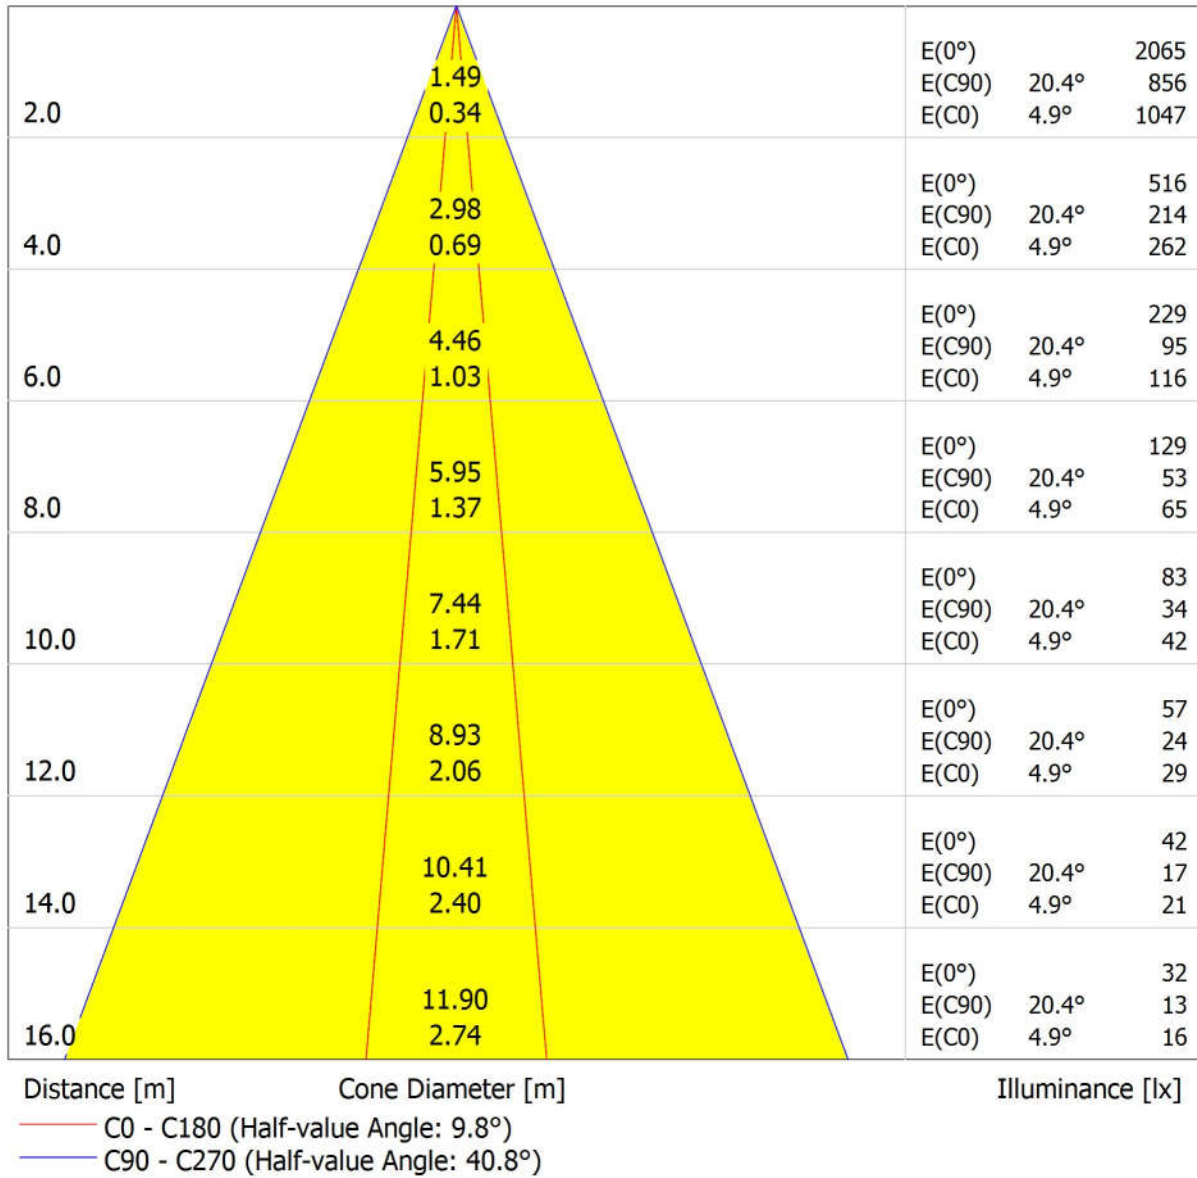

Griven S.r.l.
Via Bulgaria, 16
46042 Castel Goffredo, MN, Italy

Operator PR
Telephone 0376779483
Fax 0376779682
e-Mail griven@griven.com

Griven srl AL4379ELRG Parade C 36 Elliptical RGB / Cone Diagram

Luminaire: Griven srl AL4379ELRG Parade C 36 Elliptical RGB
Lamps: 36 x Cree XP-E