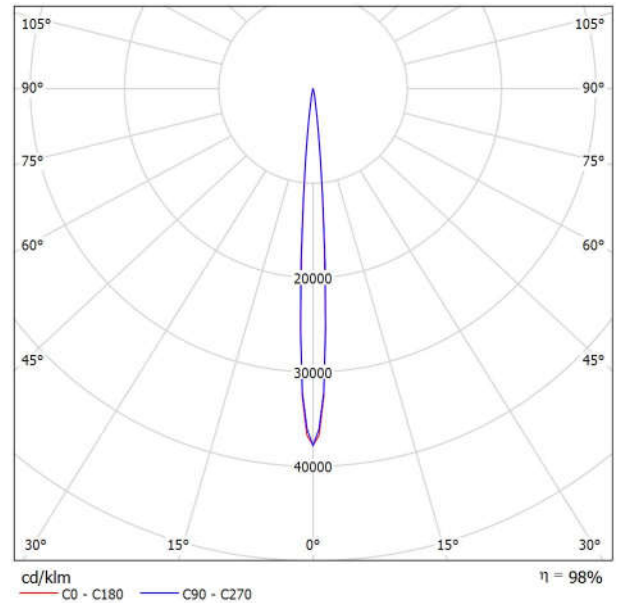

Luminous emittance 1:

Luminaire classification according to CIE: 100
CIE flux code: 99 100 100 100 100

Griven srl AL4379SPRG Parade C 36 Spot RGB
Article No.: AL4379SPRG
Luminous flux (Luminaire): 1402 lm
Luminous flux (Lamps): 1424 lm
Luminaire Wattage: 40.0 W
Luminaire classification according to CIE: 100
CIE flux code: 99 100 100 100 100
Fitting: 36 x Cree XP-E (Correction Factor 1.000).