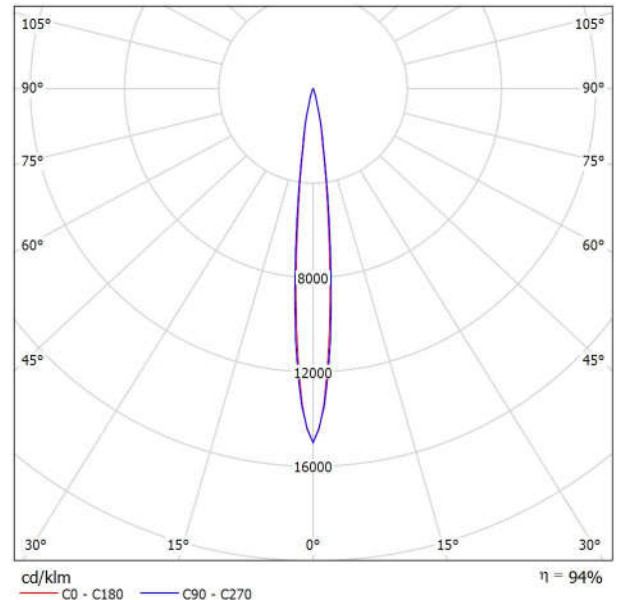

Luminous emittance 1: