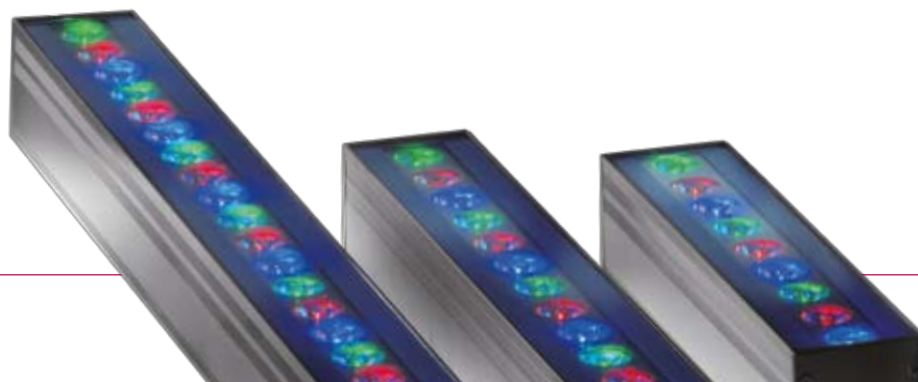

AL1408	PARADE D9 10
AL1410	PARADE D9 30
AL1412	PARADE D9 45
AL1414	PARADE D9 FROST
AL1415	PARADE D9 AS 10x20

AL1400	PARADE D18 10
AL1402	PARADE D18 30
AL1404	PARADE D18 45
AL1406	PARADE D18 FROST
AL1407	PARADE D18 AS 10x20

AL1395	PARADE D27 10
AL1396	PARADE D27 30
AL1397	PARADE D27 45
AL1399	PARADE D27 FROST
AL1398	PARADE D27 AS 10x20