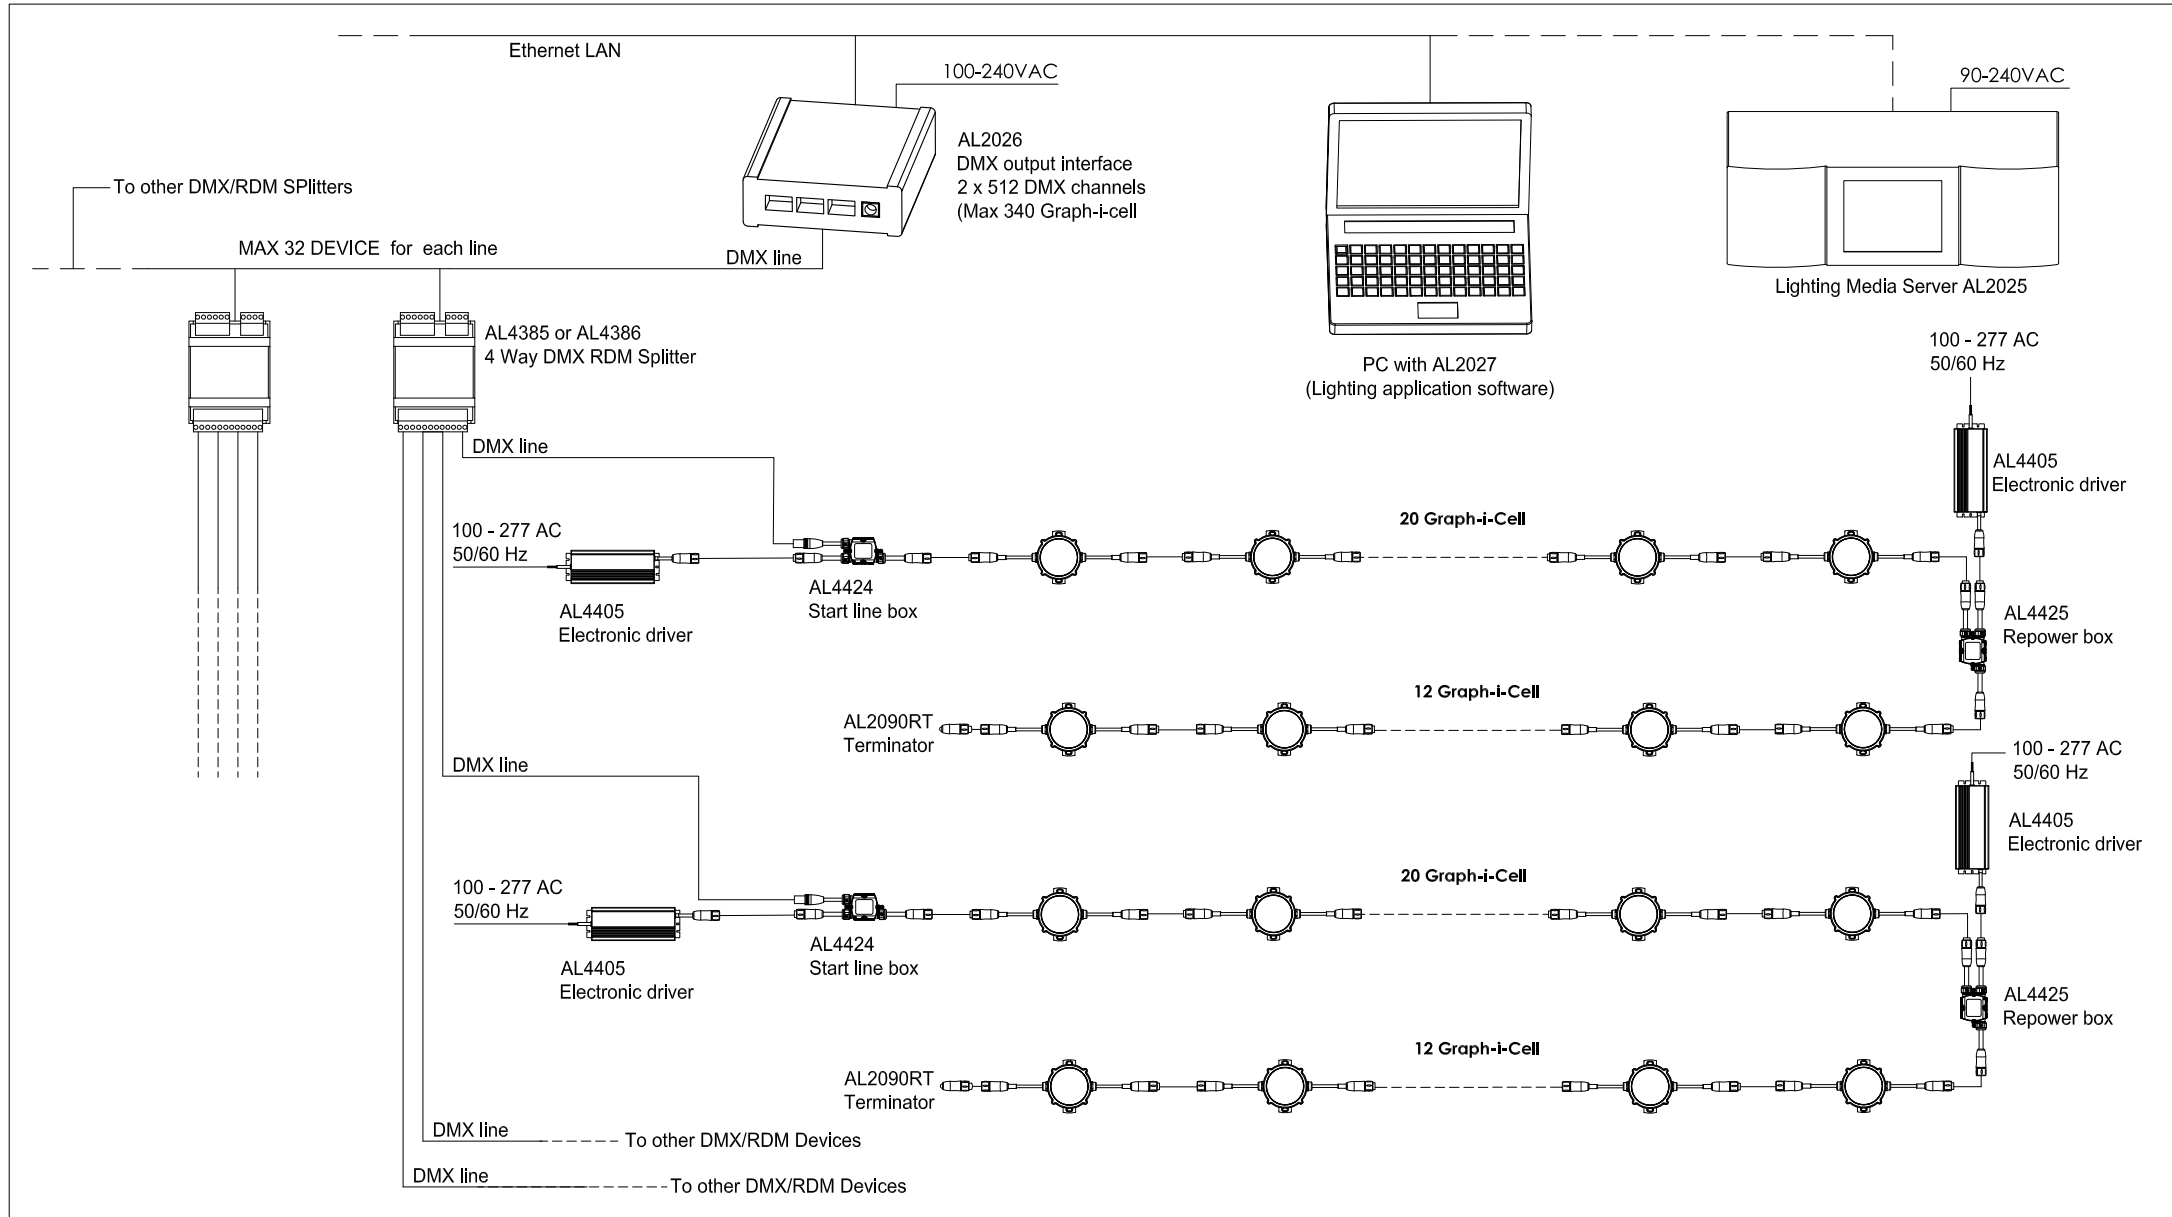

| | | | | |
|--|--------------|----------|---|---|
| Description : GRAPH-I-CELL - SELFADDRESSING CONFIGURATION SCHEME | | |   |  |
| Code : | Scale : 1:8 | Weight : | | |
| Revision : A-01 | SHEET 1 OF 1 | Note : | | |

| | | | | |
|--|--------------|----------|---|---|
| Description : GRAPH-I-CELL - DMX/RDM CONFIGURATION SCHEME | | |   |  |
| Code : | Scale : 1:8 | Weight : | | |
| Revision : A-01 | SHEET 1 OF 1 | Note : | | |